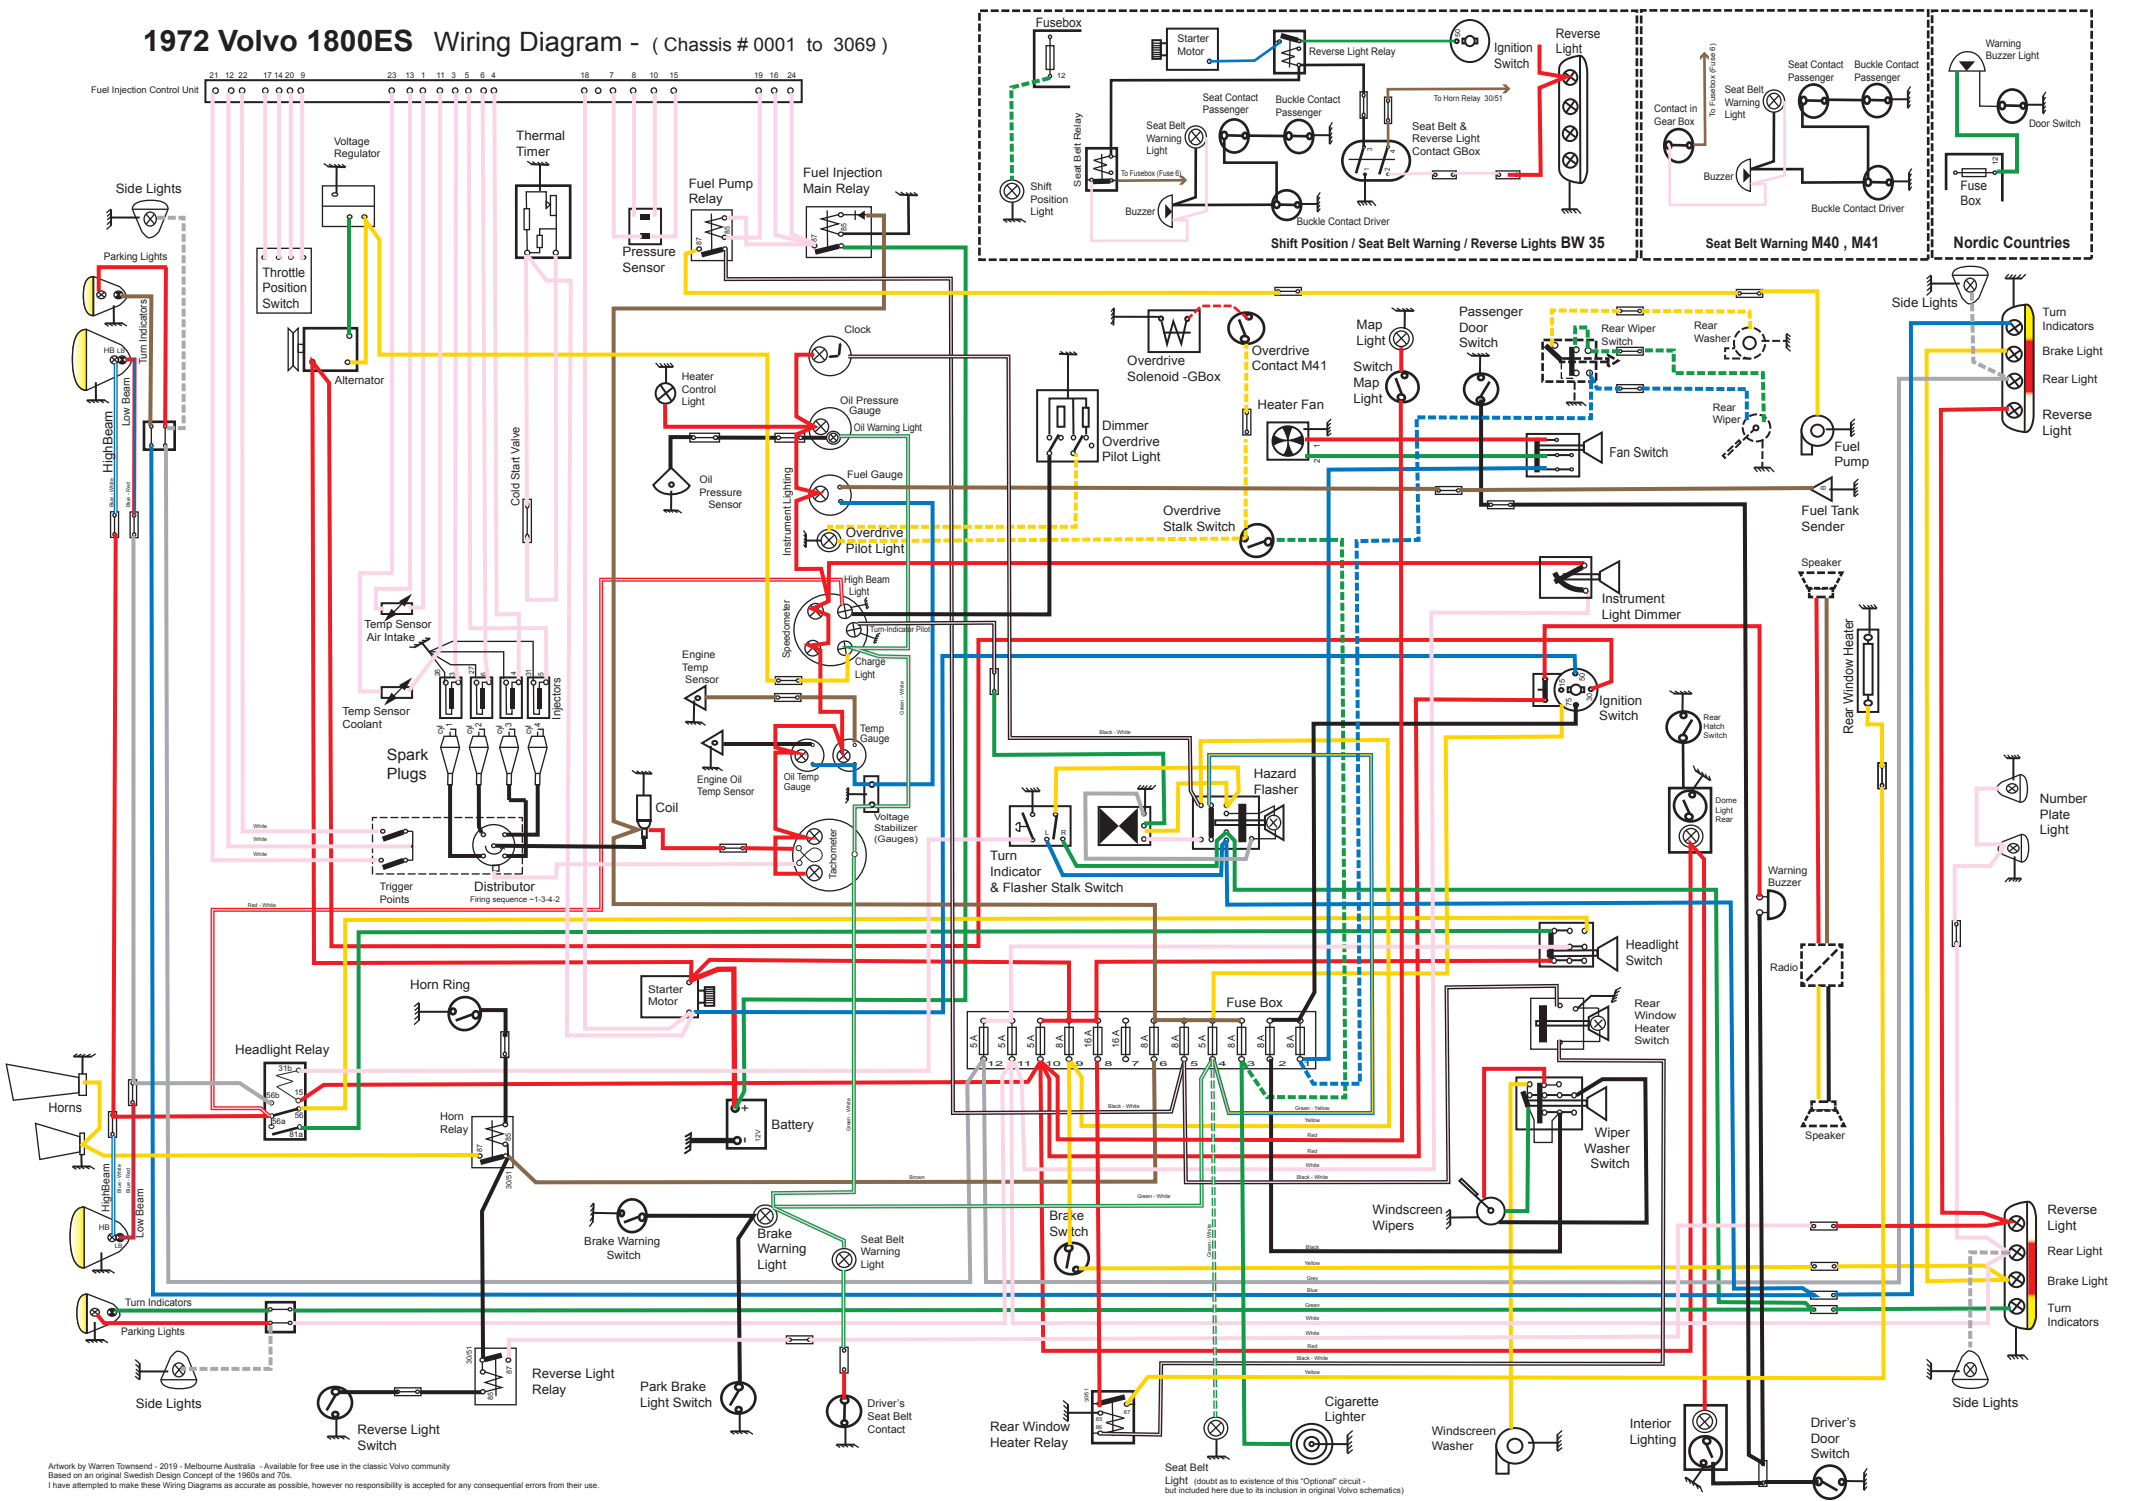

1972 Volvo 1800ES Wiring Diagram - (Chassis # 0001 to 3069)