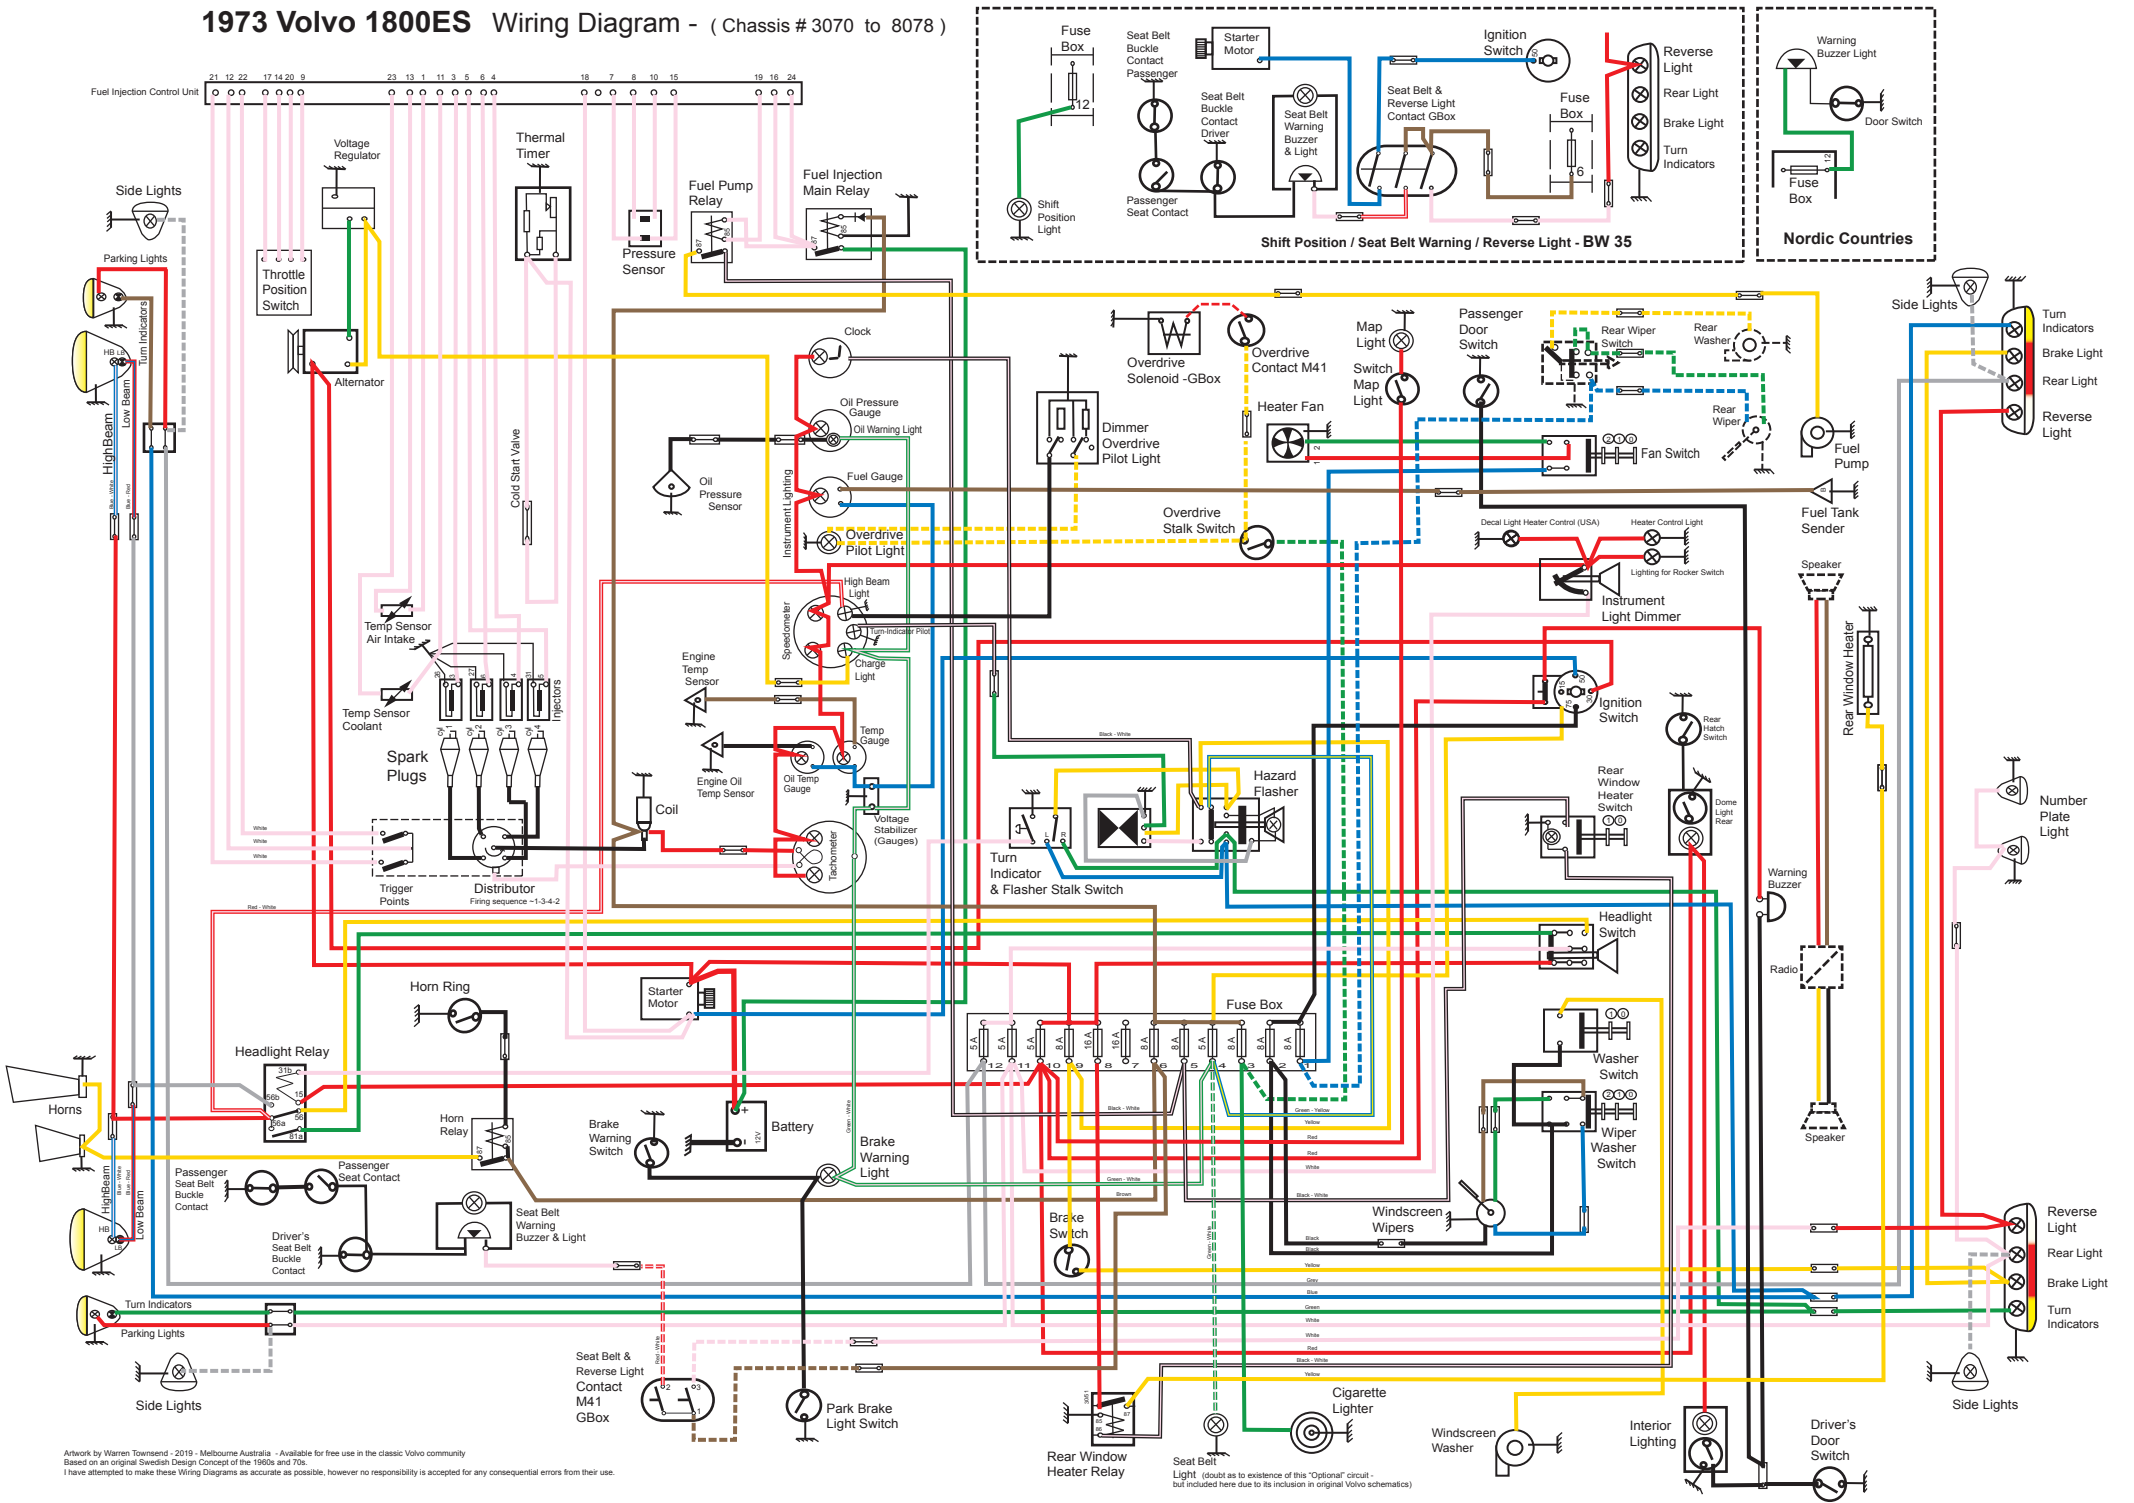

1973 Volvo 1800ES Wiring Diagram - (Chassis # 3070 to 8078)