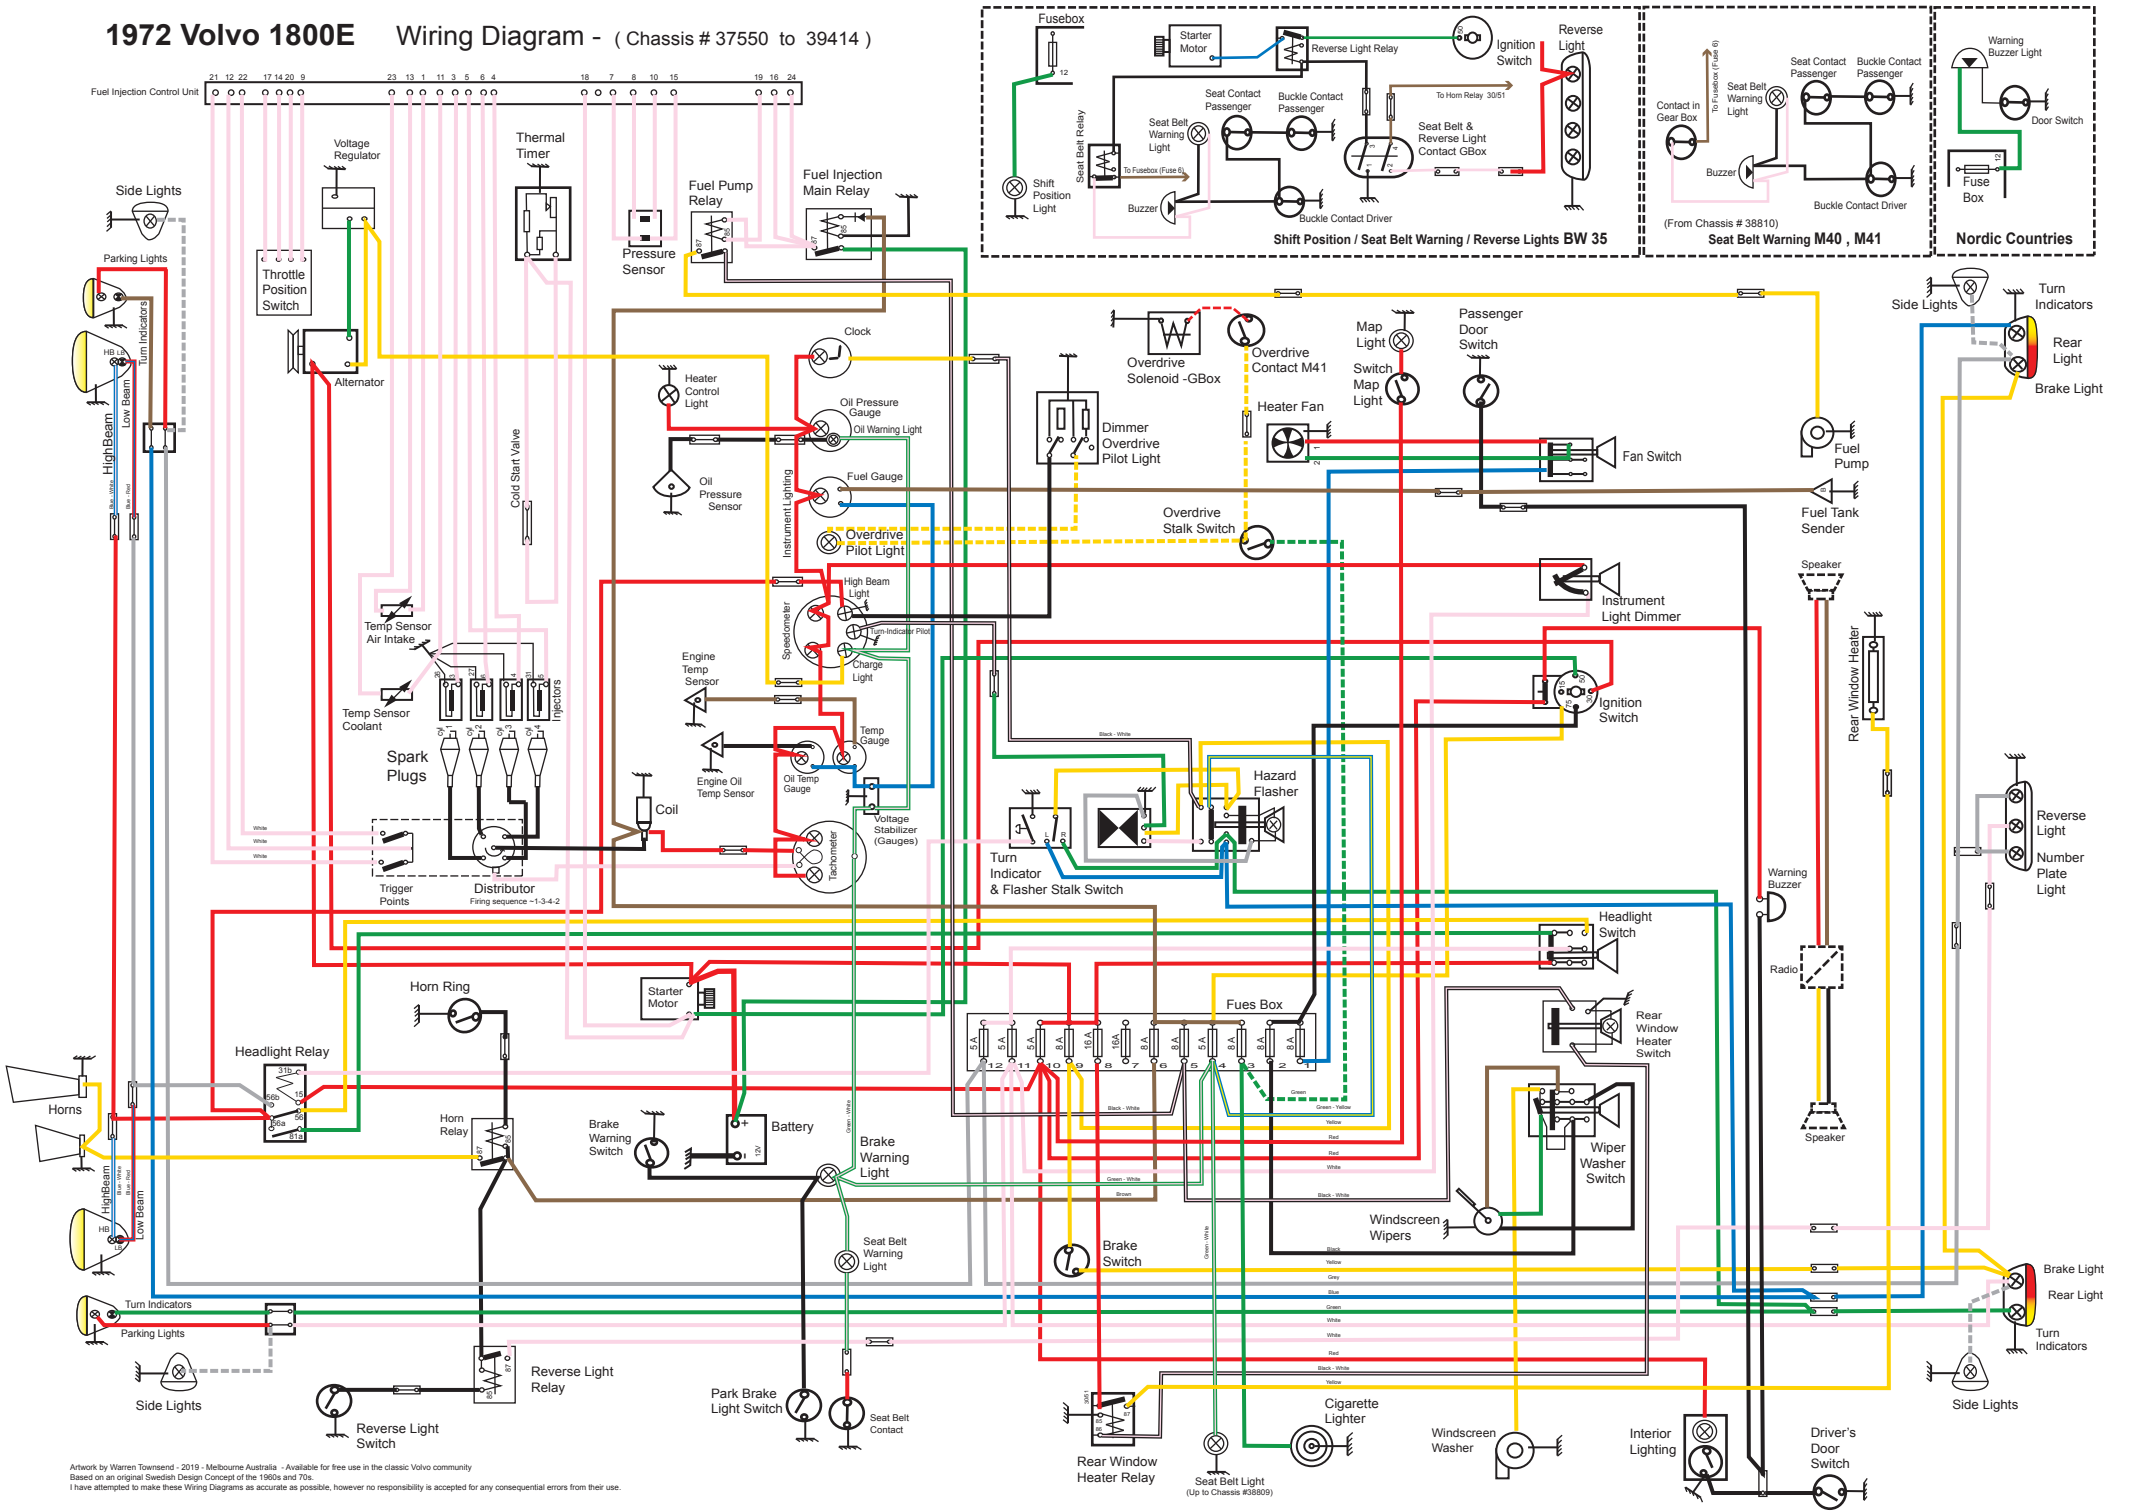

1972 Volvo 1800E Wiring Diagram - (Chassis # 37550 to 39414)