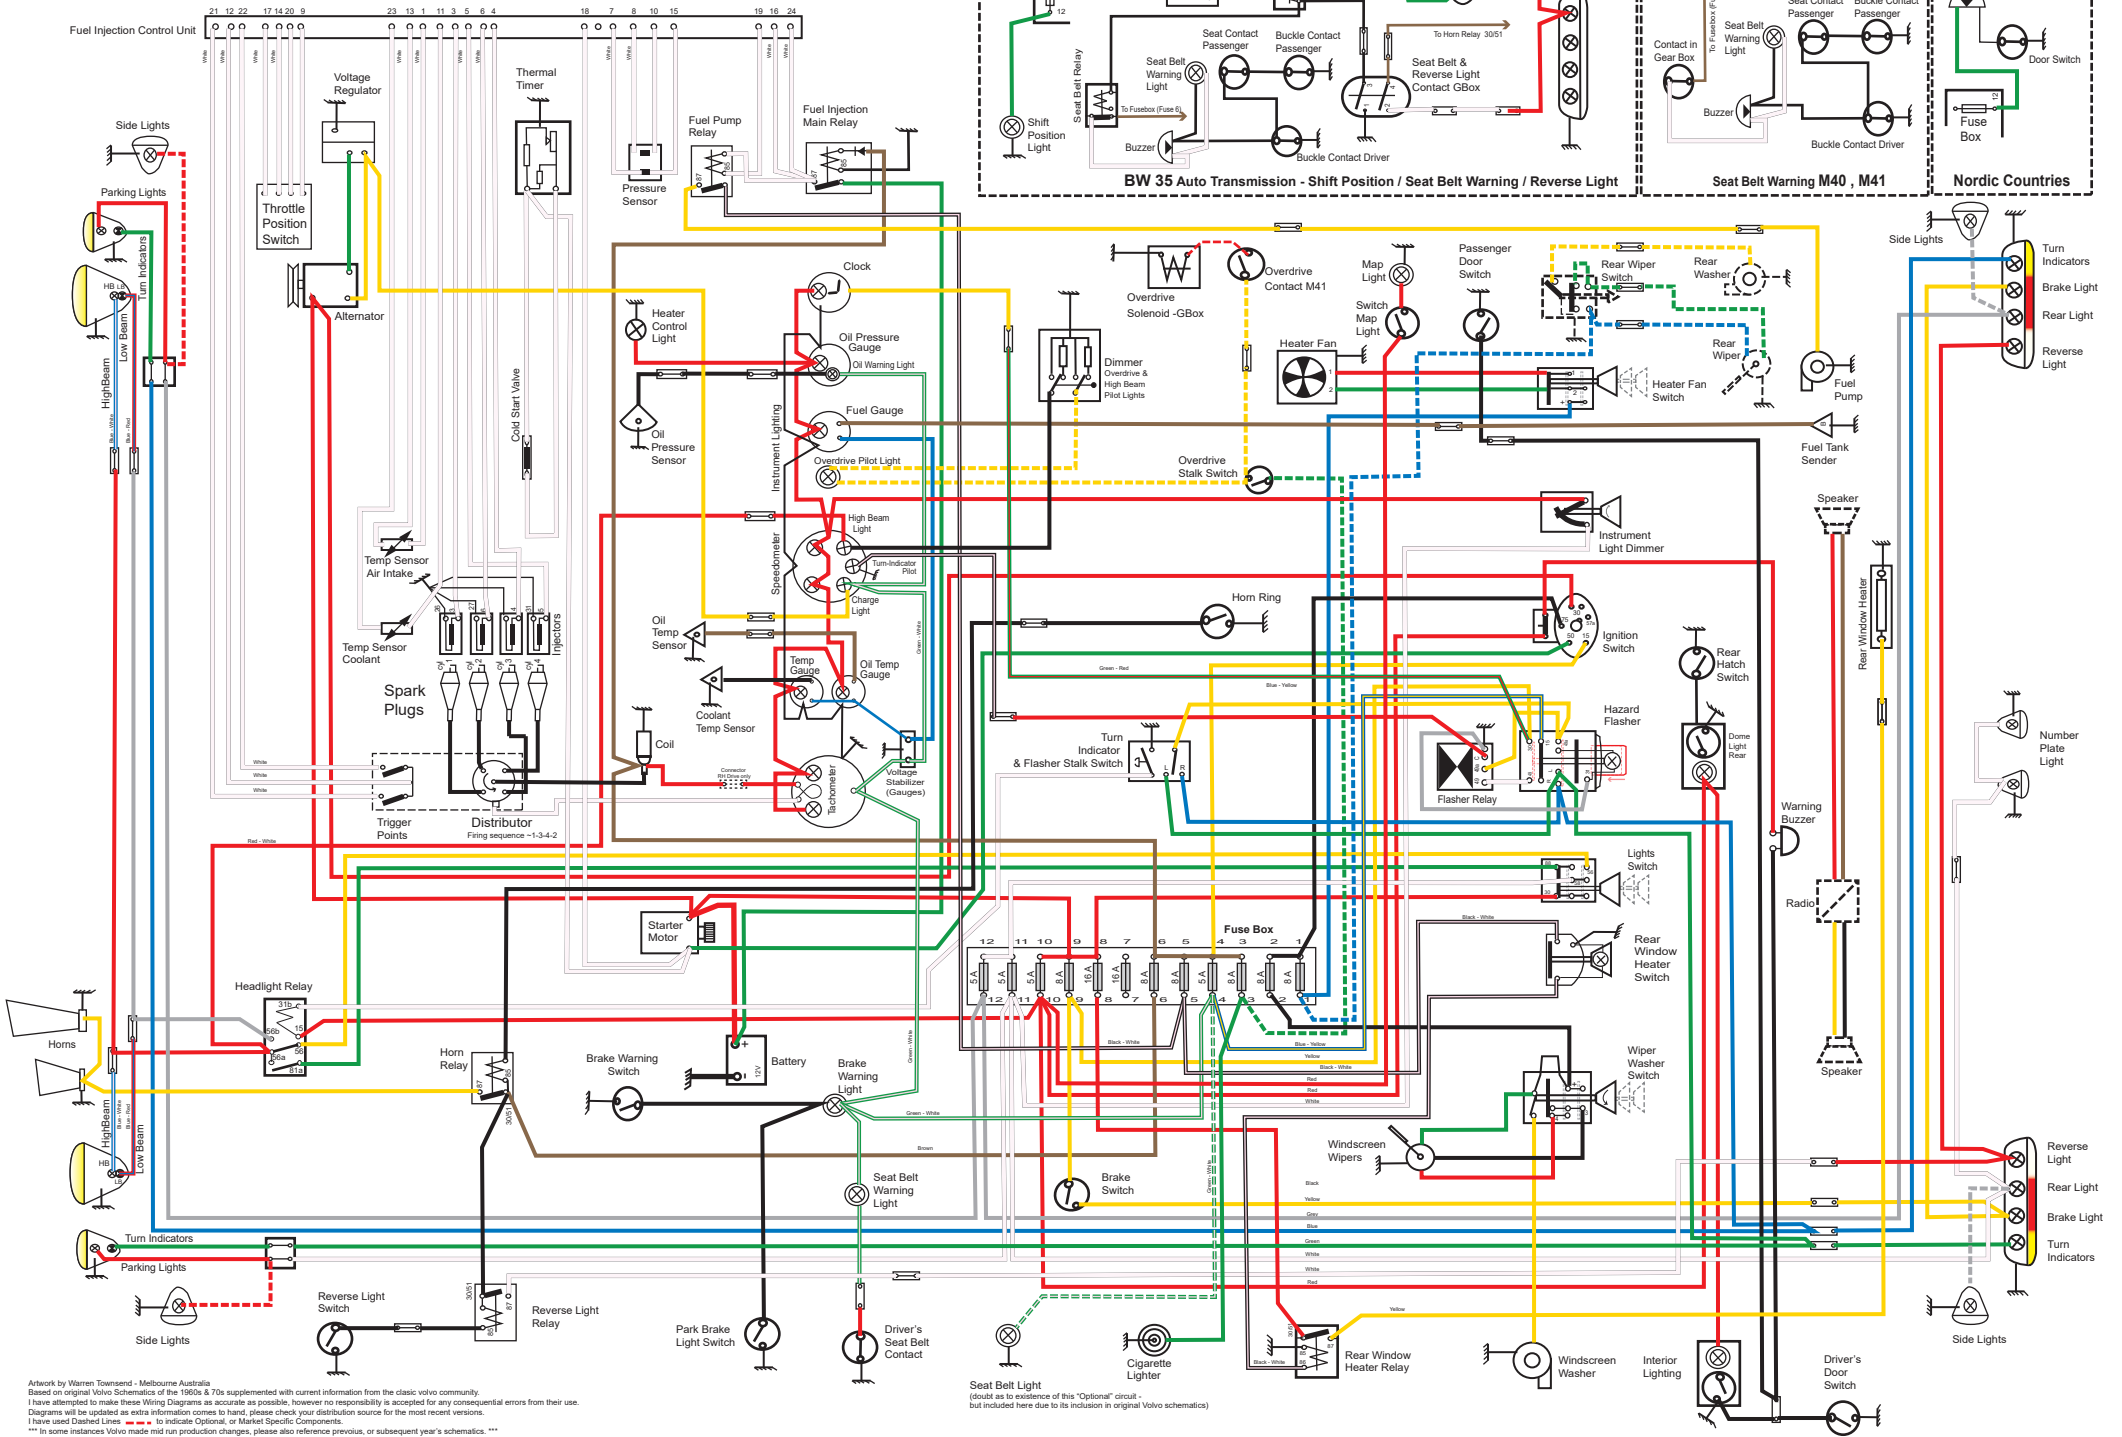

1972 Volvo 1800ES Wiring Diagram - (Chassis # 0001 to 3069) Model W

Wiring Diagram Version: V2.0 Date: Sept 2021