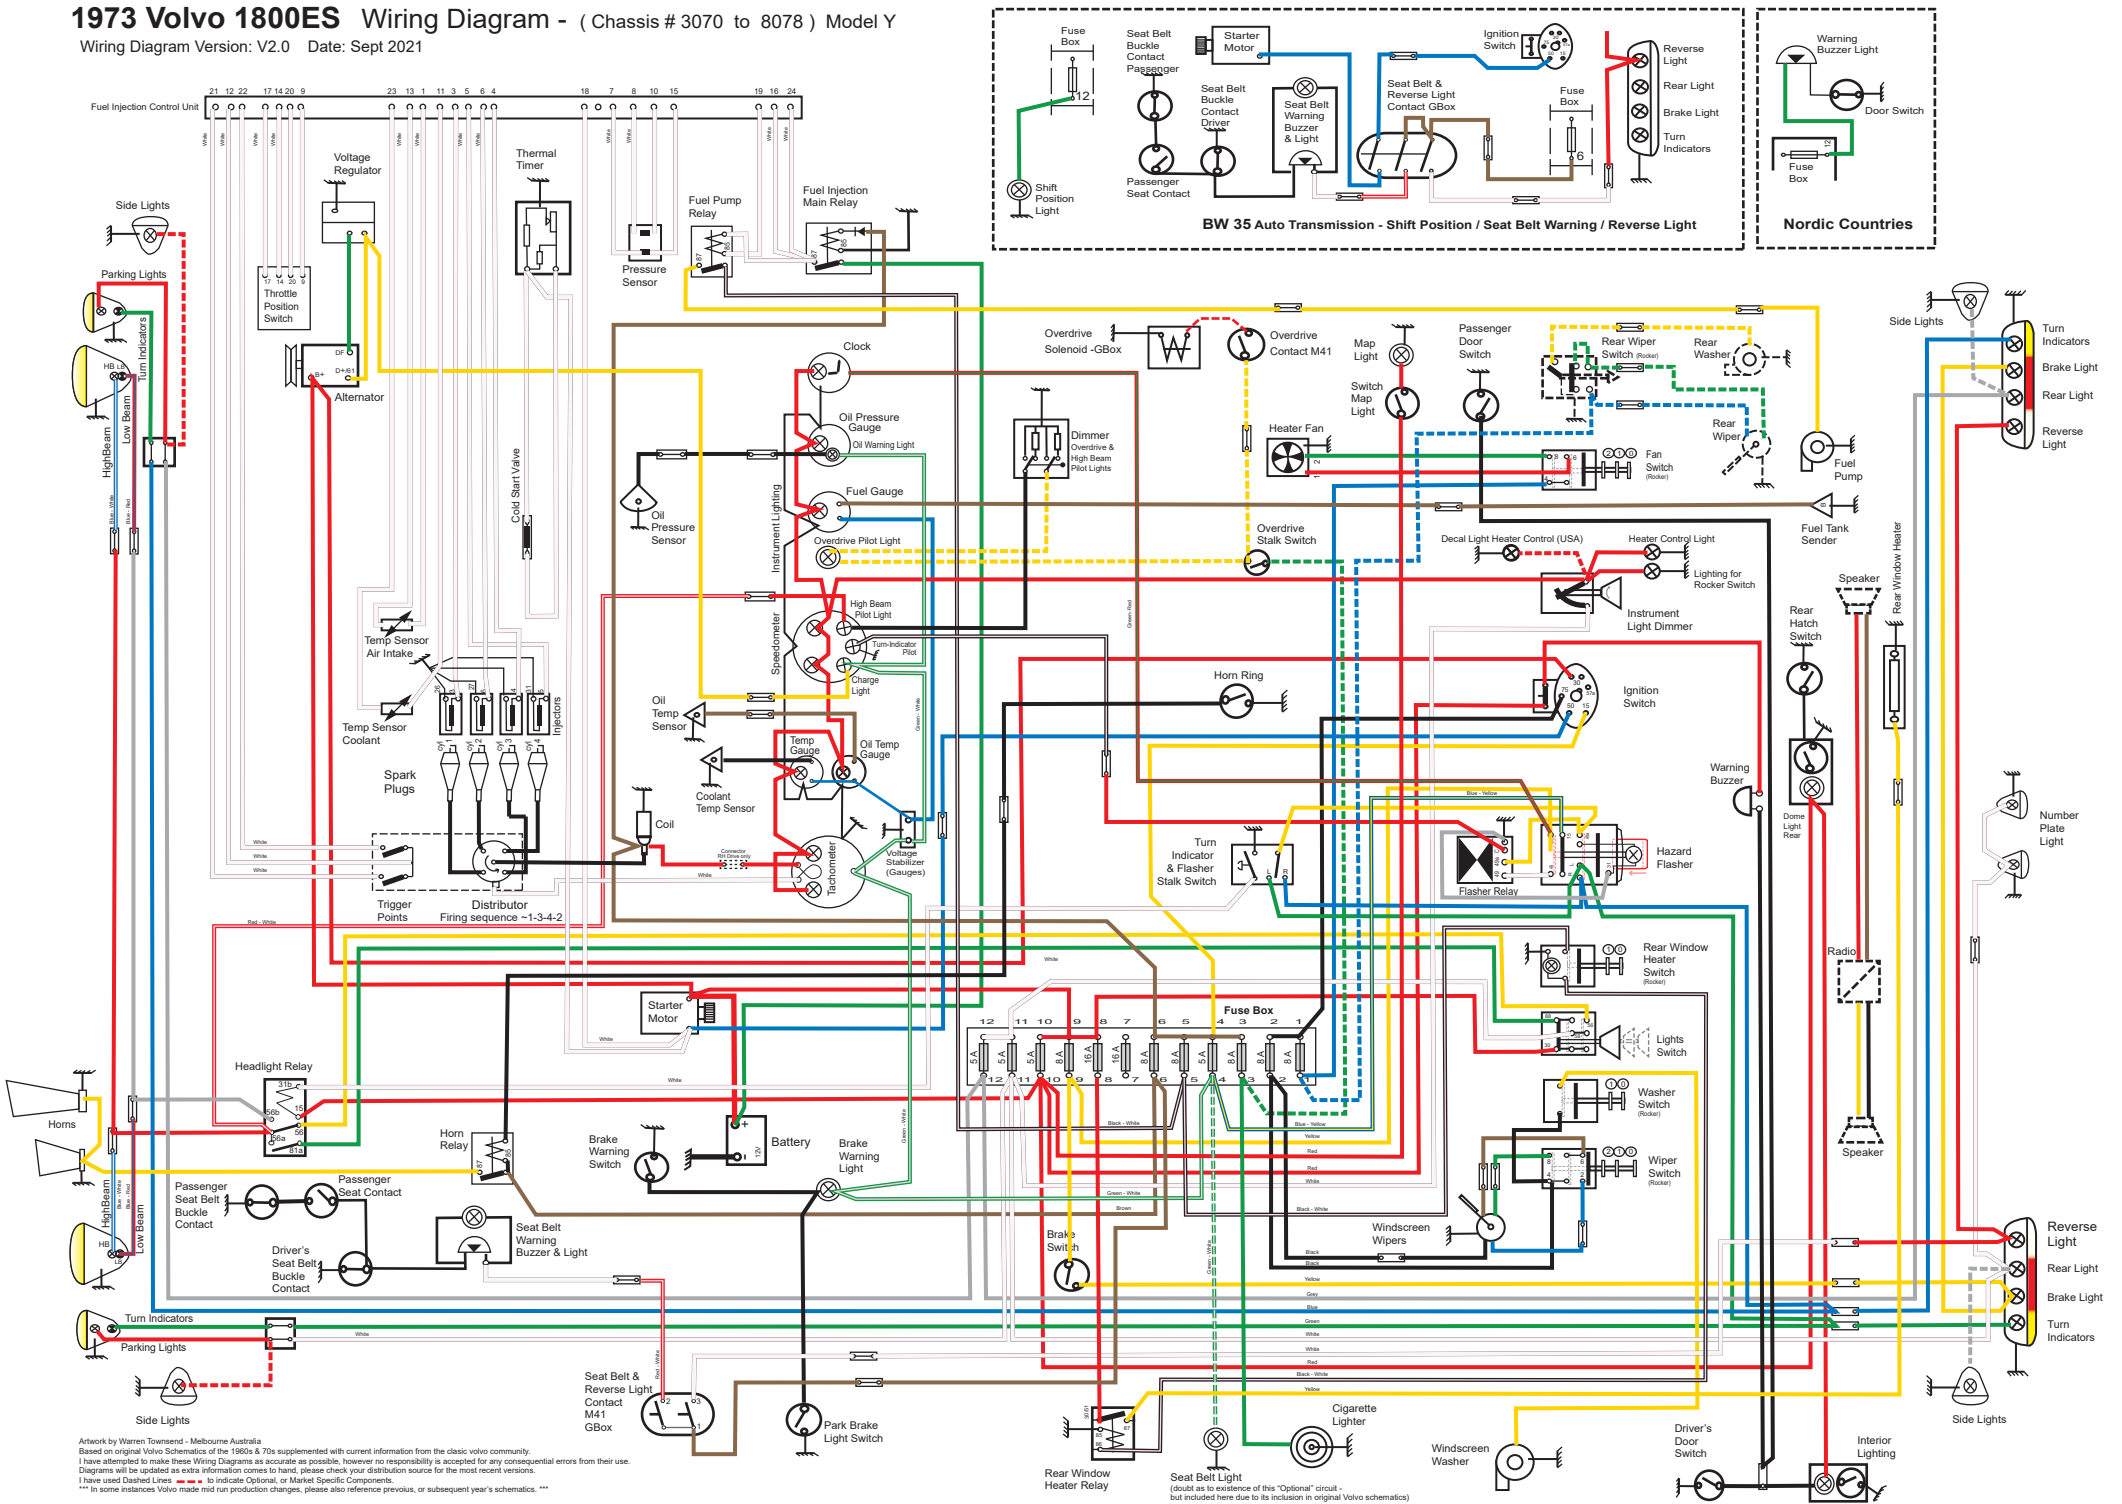

1973 Volvo 1800ES Wiring Diagram - (Chassis # 3070 to 8078) Model Y

Wiring Diagram Version: V2.0 Date: Sept 2021