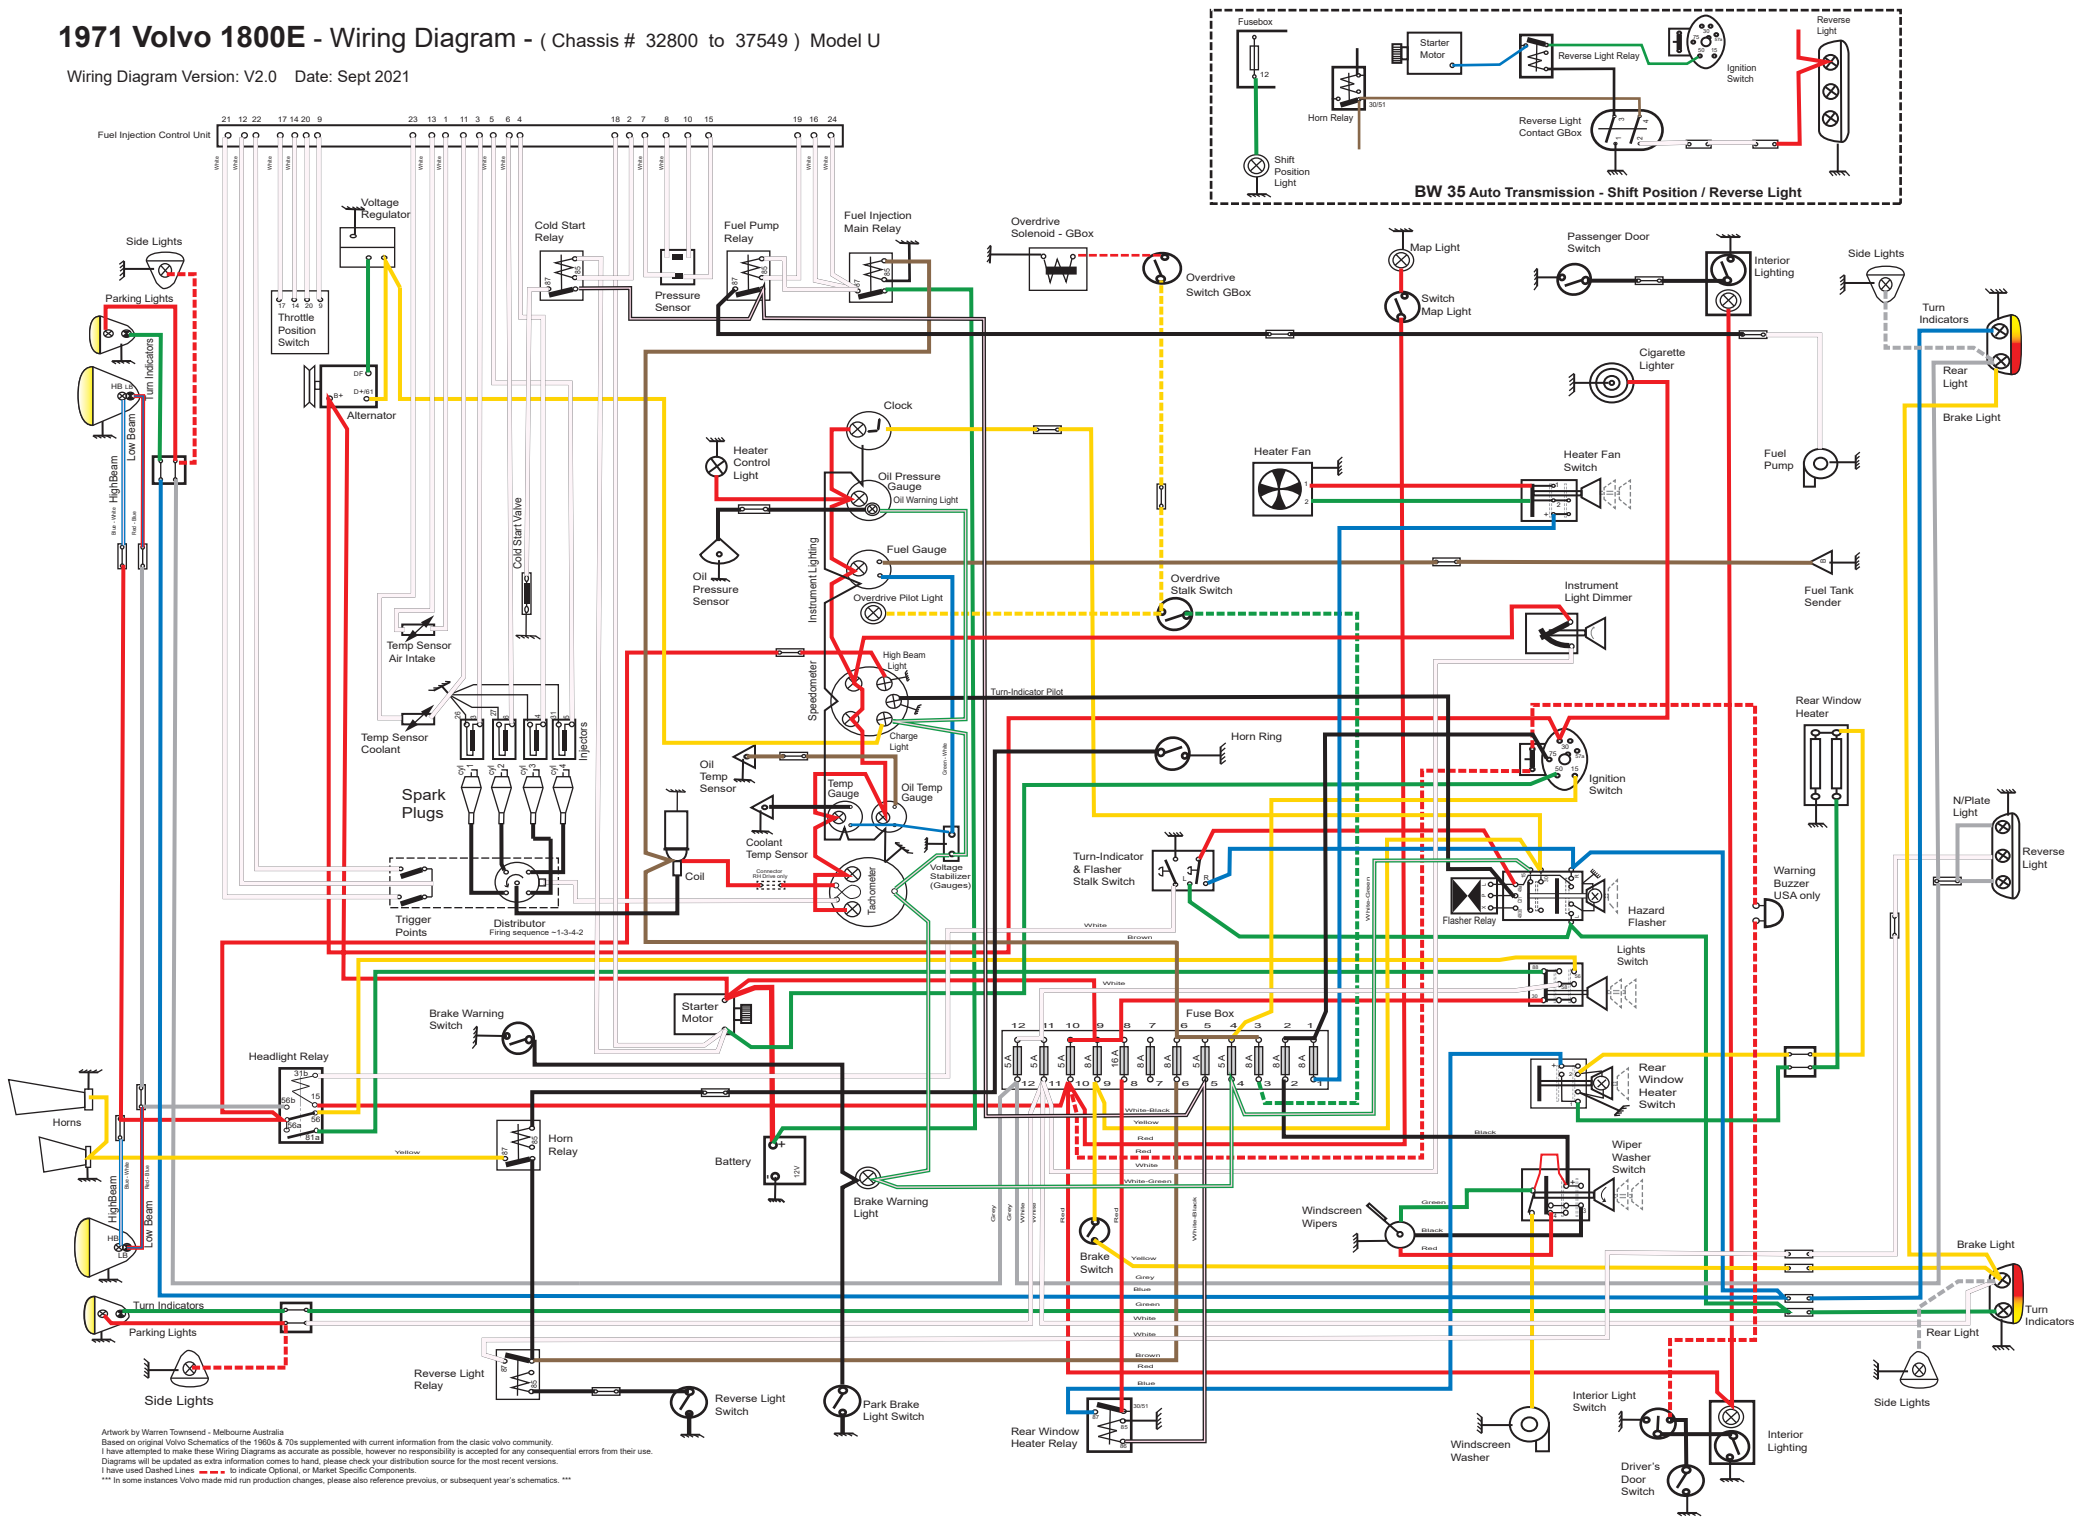

1971 Volvo 1800E - Wiring Diagram - (Chassis # 32800 to 37549) Model U

Wiring Diagram Version: V2.0 Date: Sept 2021