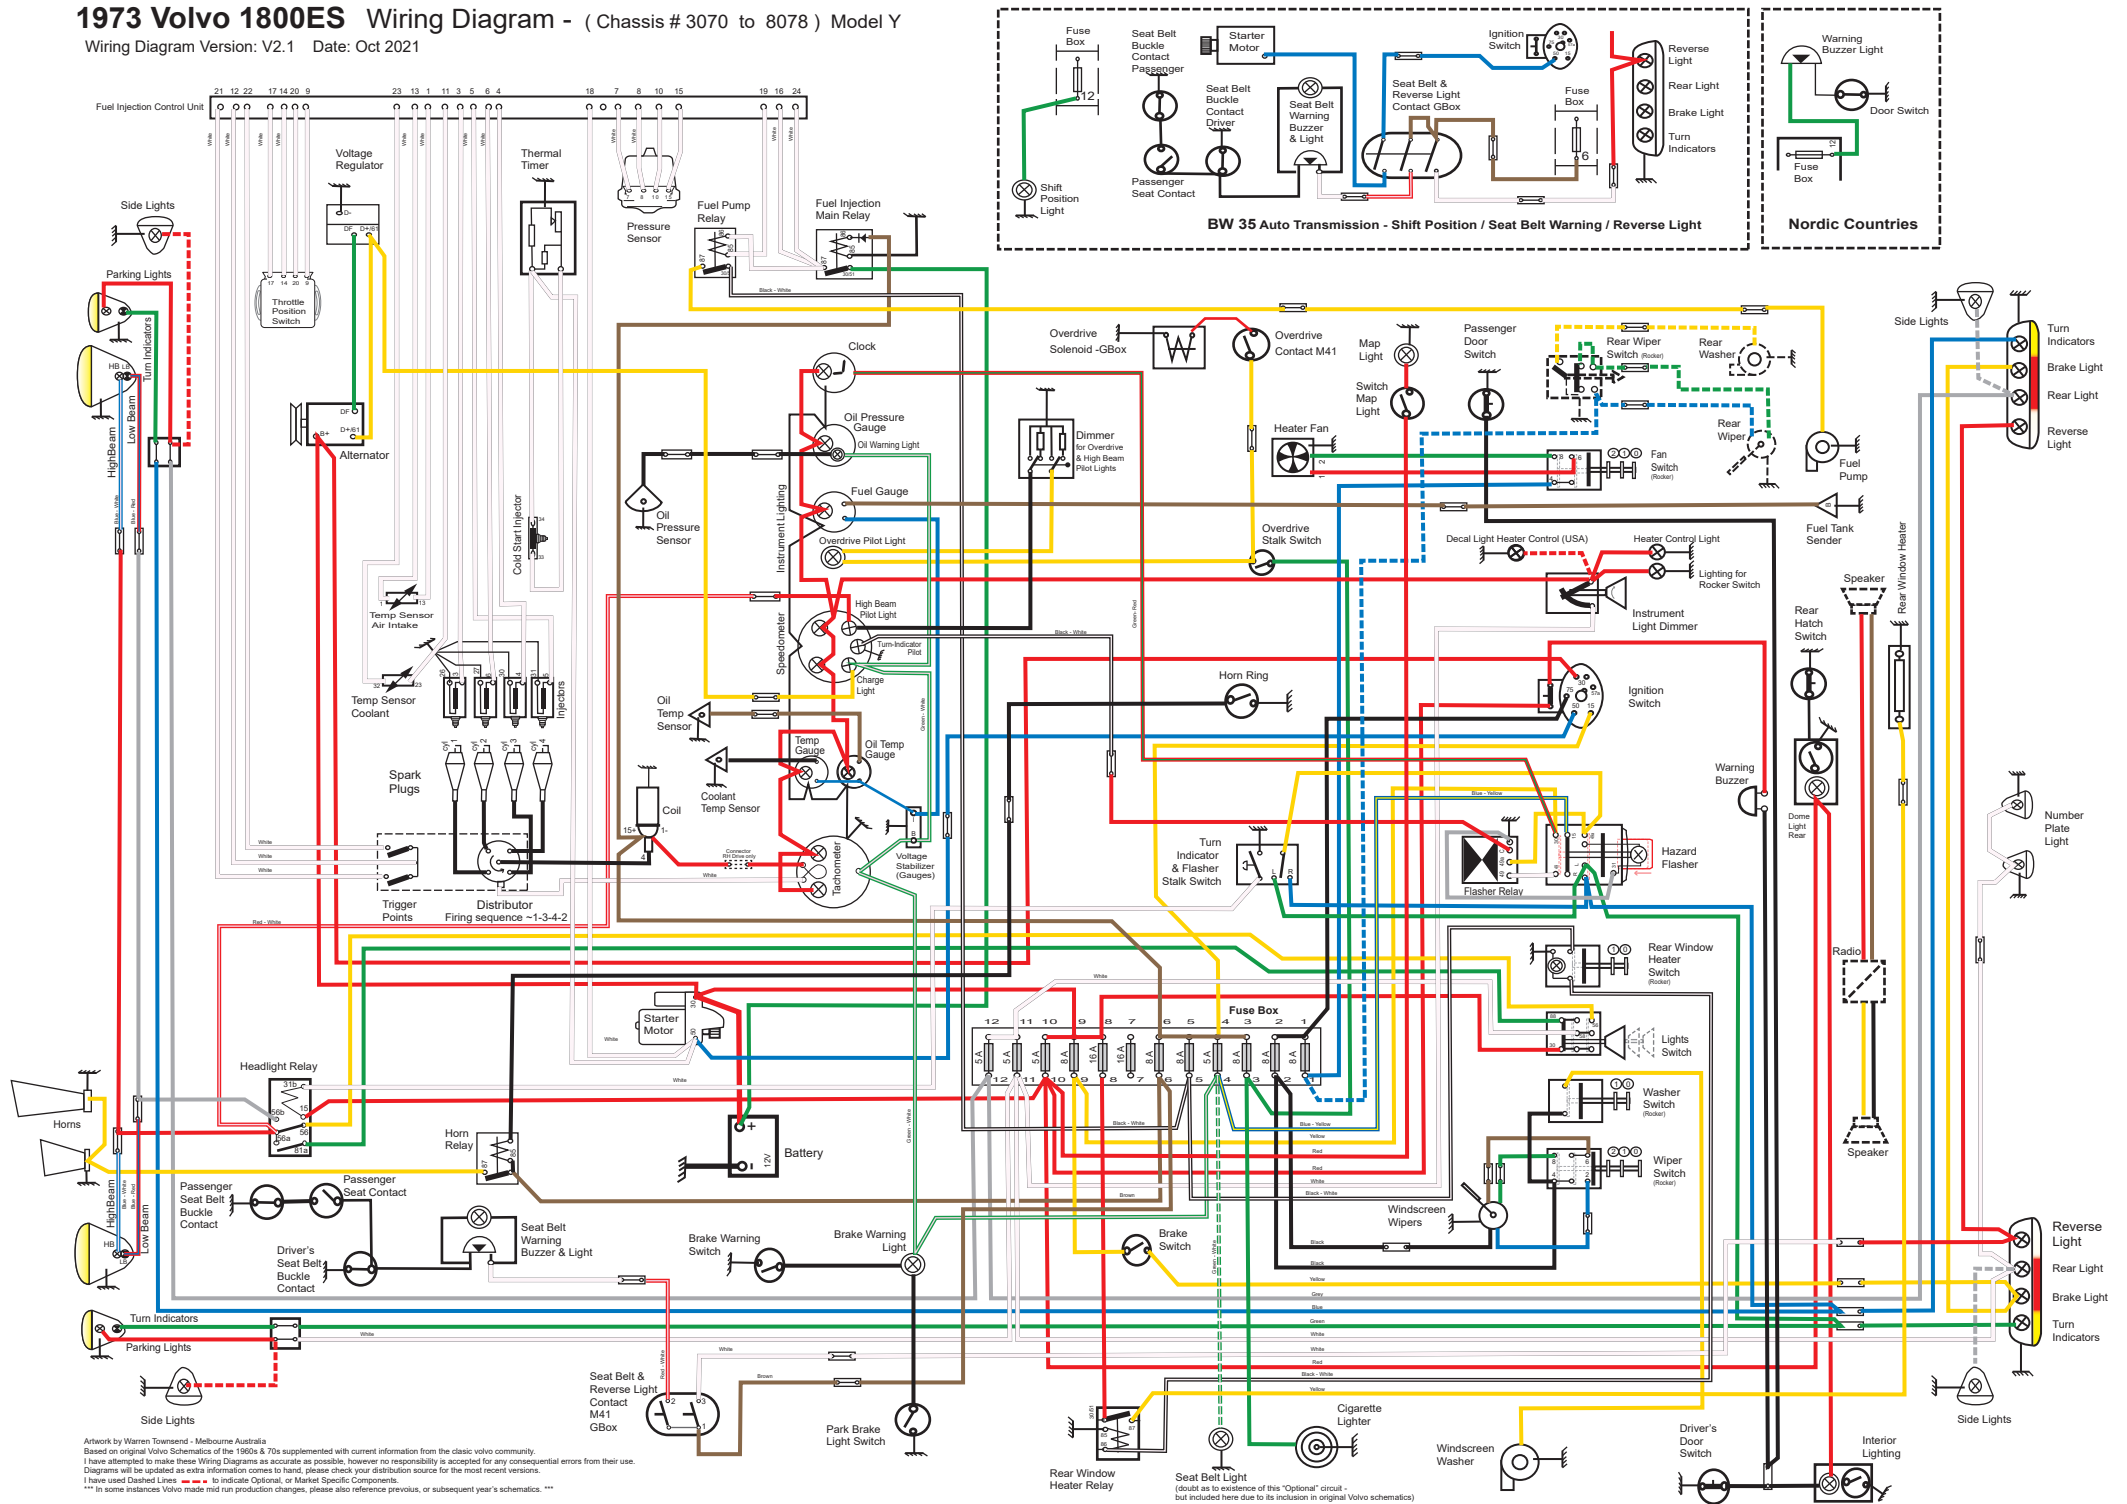

1973 Volvo 1800ES Wiring Diagram - (Chassis # 3070 to 8078) Model Y

Wiring Diagram Version: V2.1 Date: Oct 2021