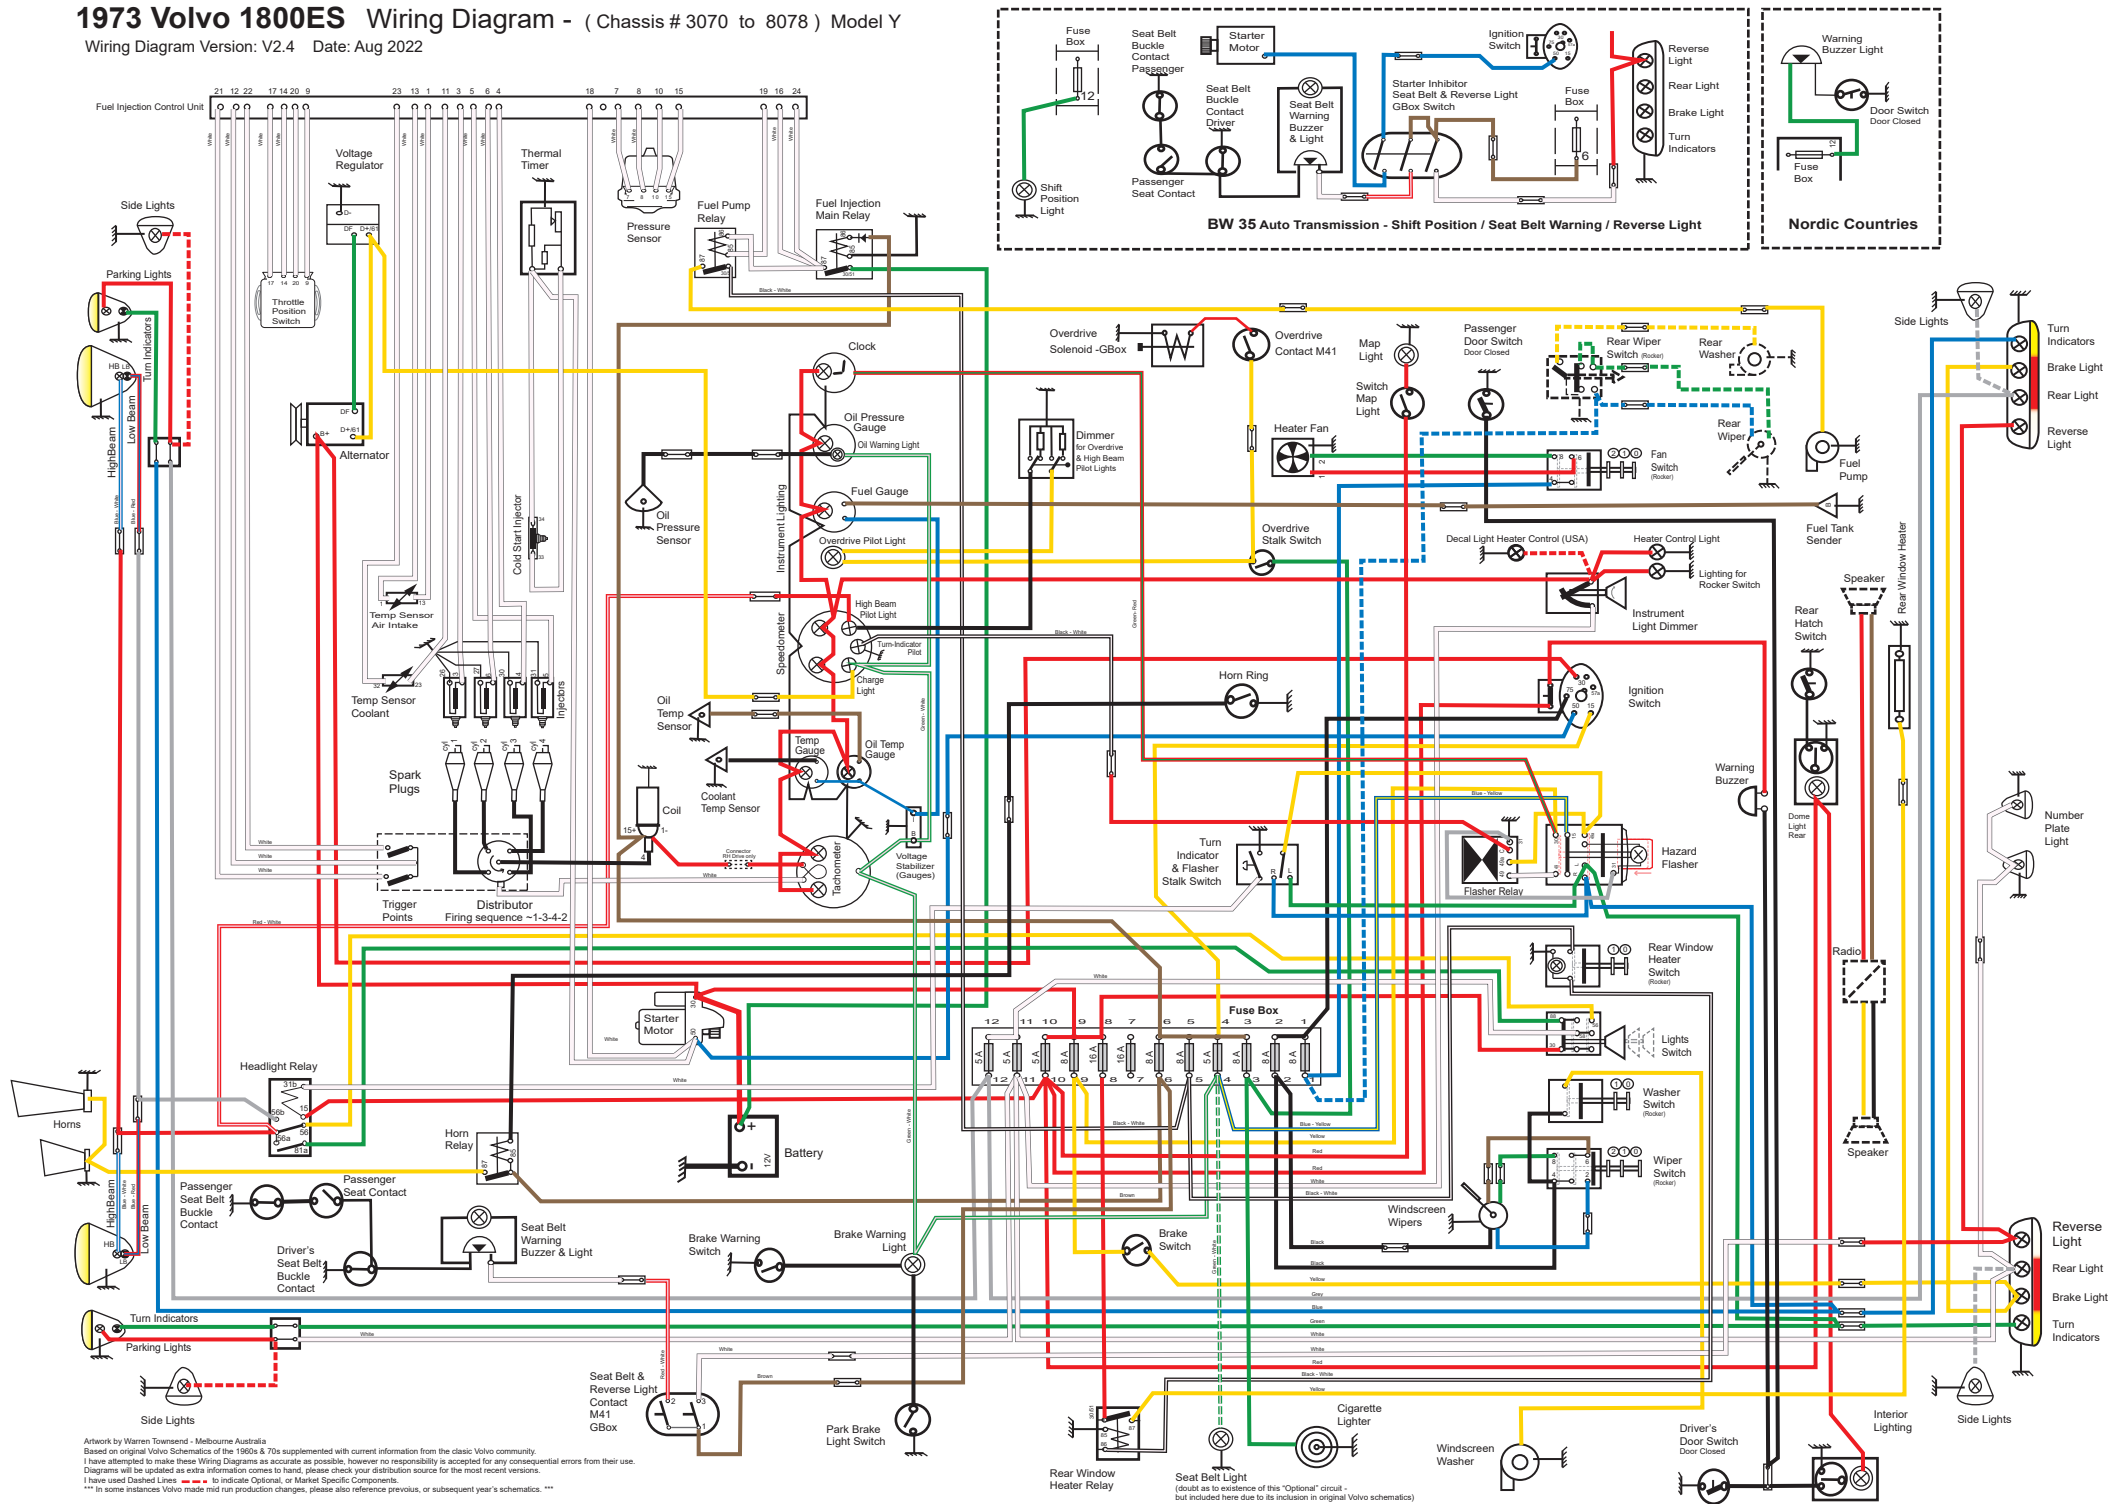

1973 Volvo 1800ES Wiring Diagram - (Chassis # 3070 to 8078) Model Y

Wiring Diagram Version: V2.4 Date: Aug 2022