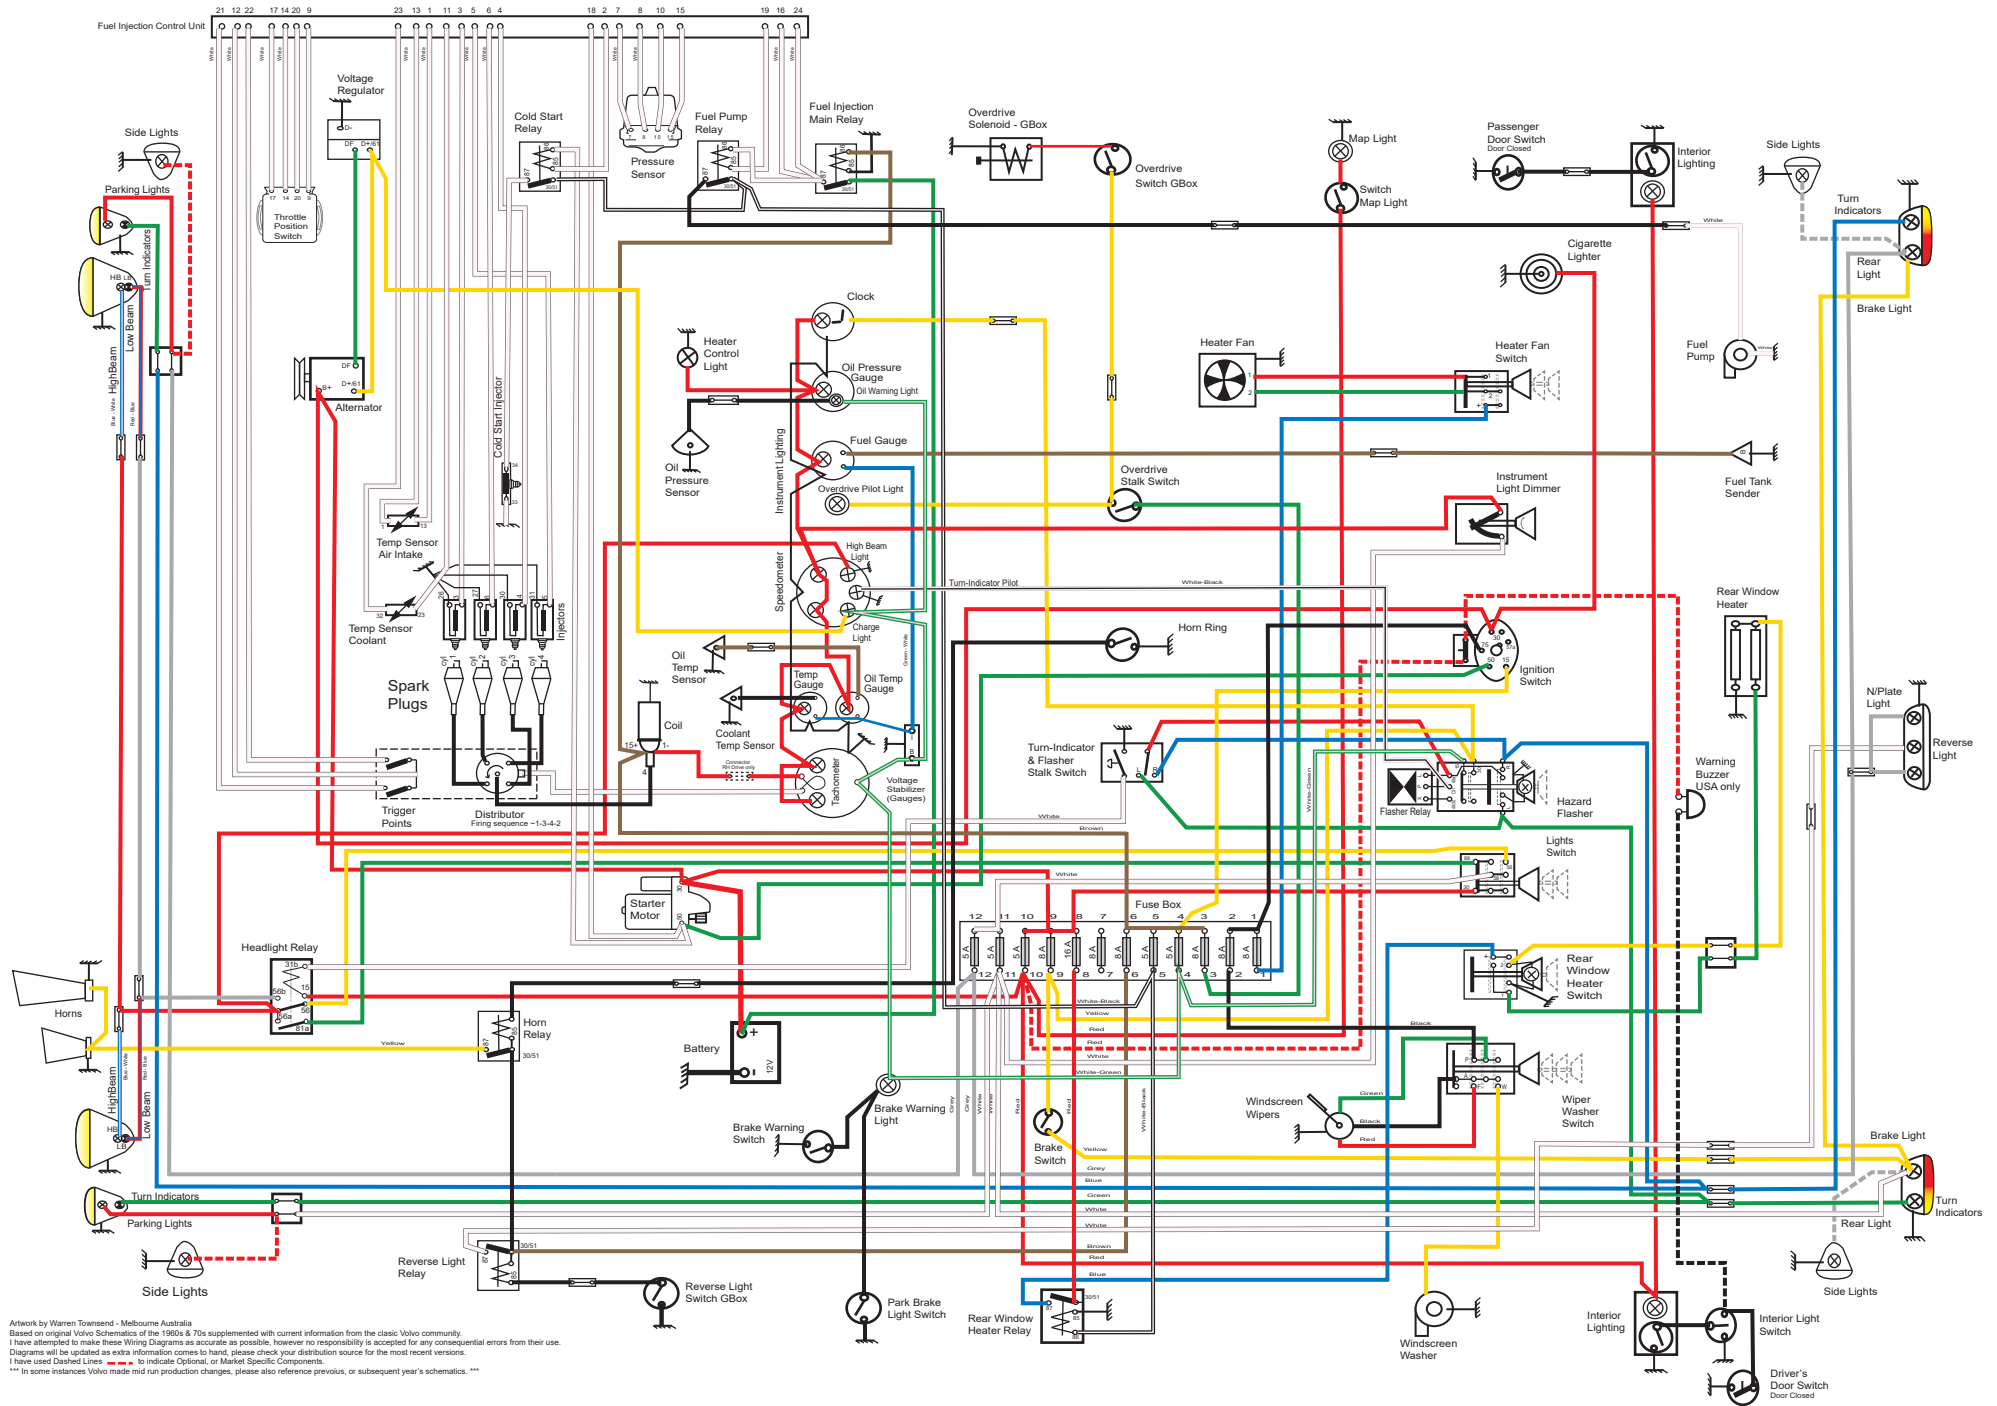

1970 Volvo 1800E - Wiring Diagram - (Chassis # 30001 to 32799) Model T

Wiring Diagram Version: V 2.4 Date: Aug 2022