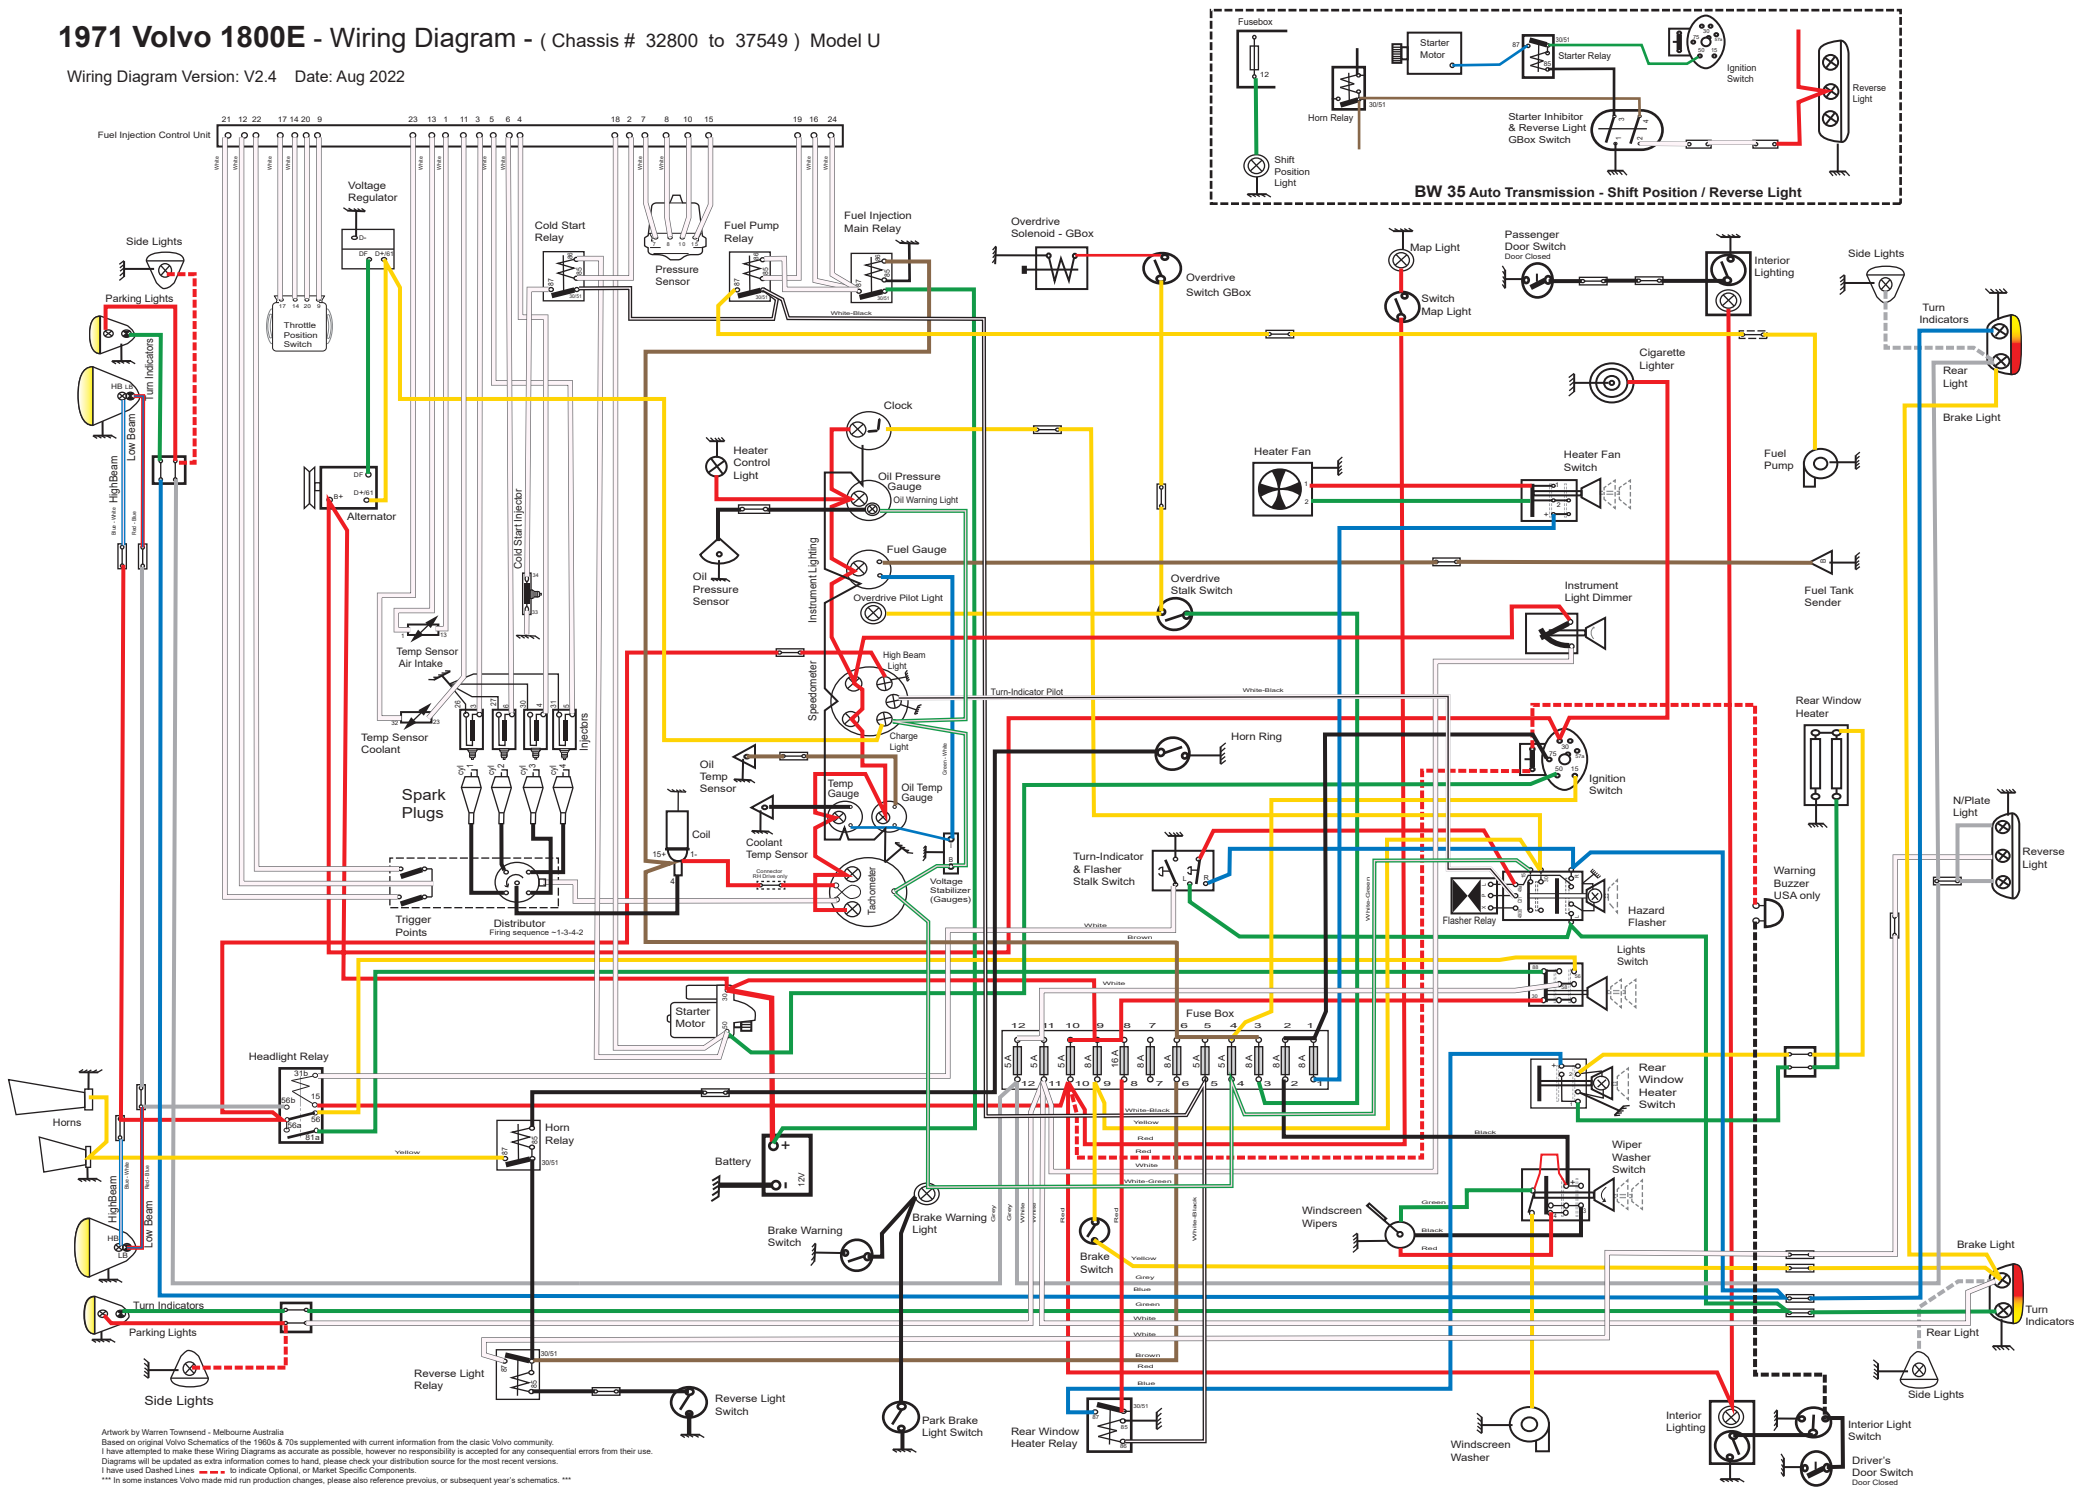

1971 Volvo 1800E - Wiring Diagram - (Chassis # 32800 to 37549) Model U

Wiring Diagram Version: V2.4 Date: Aug 2022