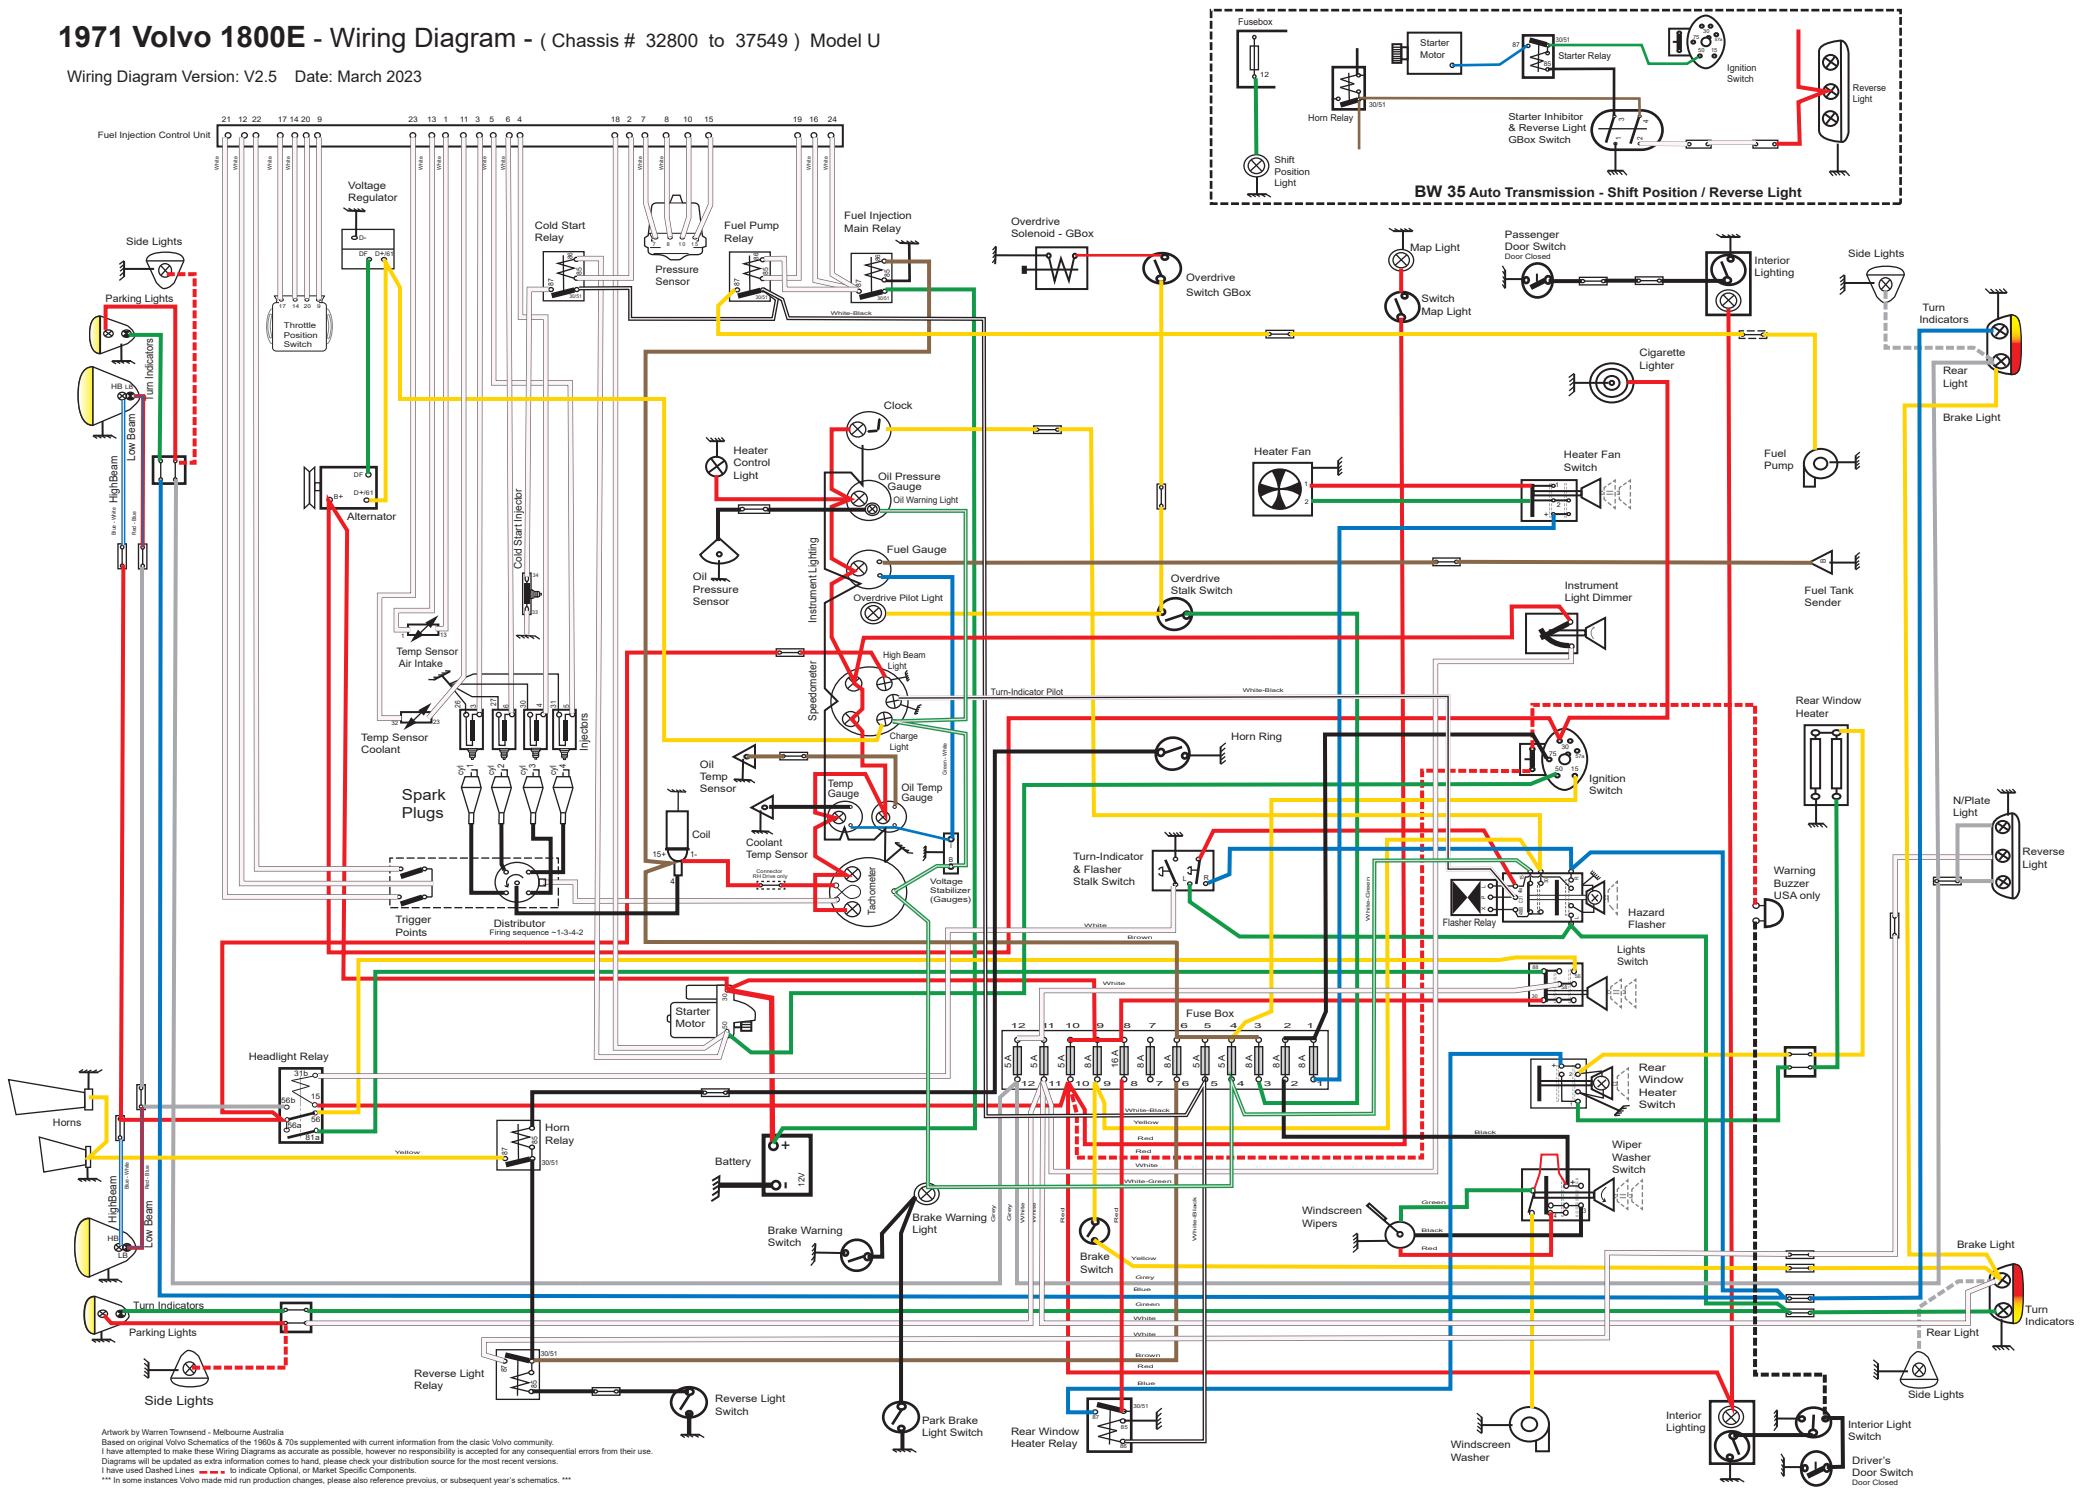

1971 Volvo 1800E - Wiring Diagram - (Chassis # 32800 to 37549) Model U

Wiring Diagram Version: V2.5 Date: March 2023