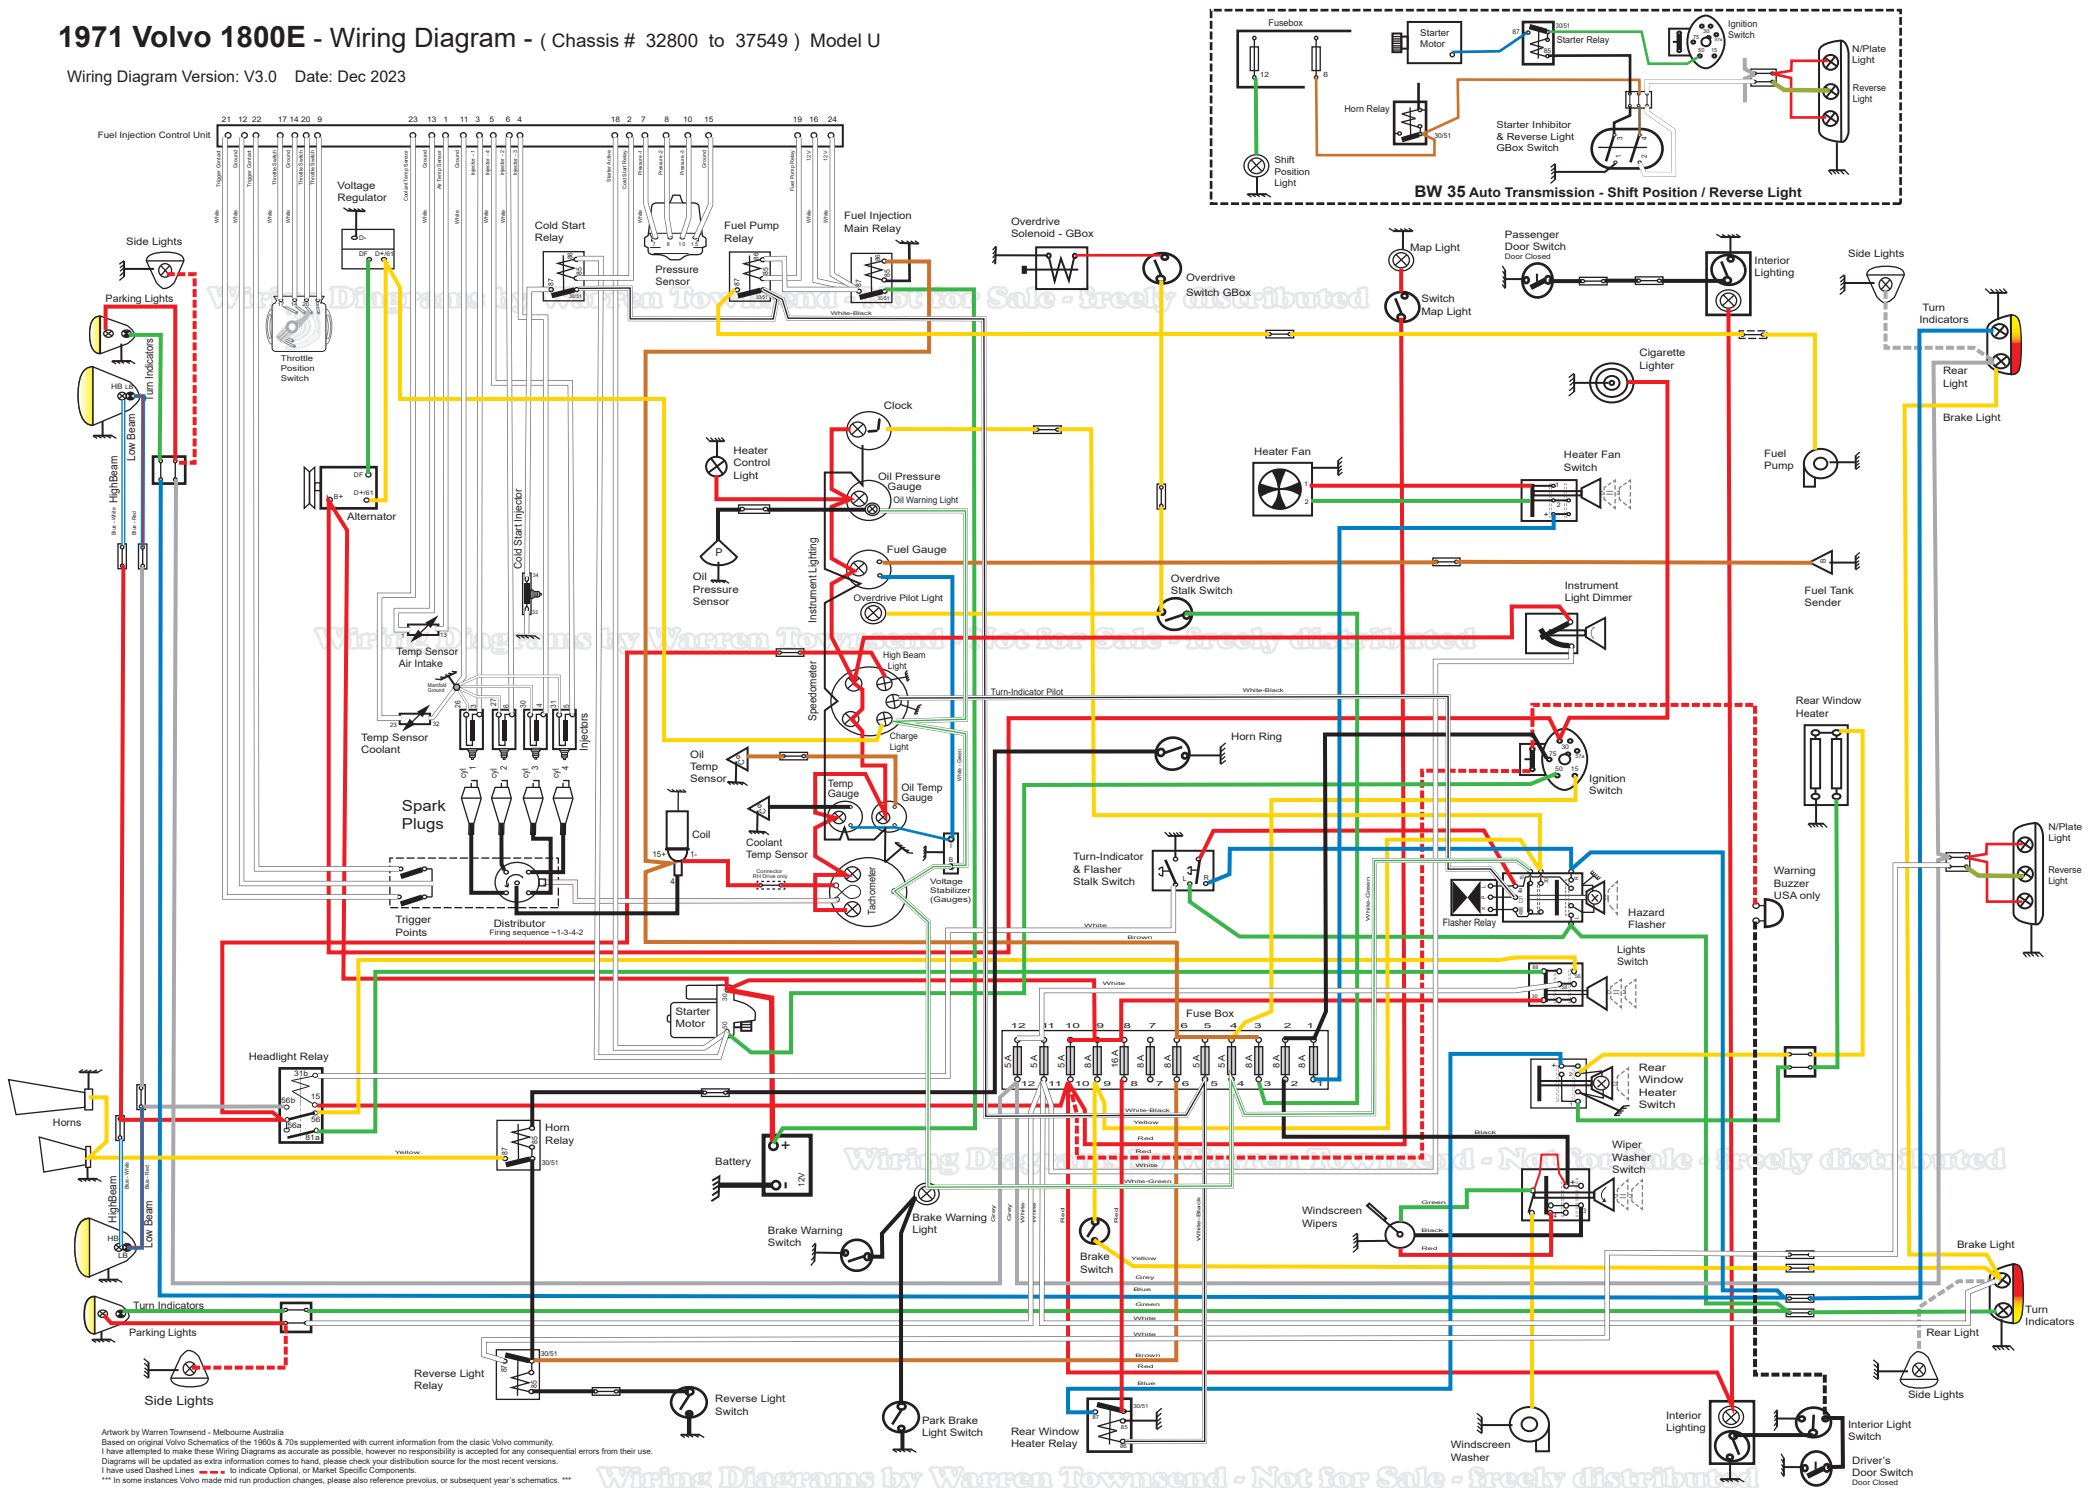

1971 Volvo 1800E - Wiring Diagram - (Chassis # 32800 to 37549) Model U

Wiring Diagram Version: V3.0 Date: Dec 2023

Wiring Diagrams by Warren Townsend - Not for Sale - freely distributed