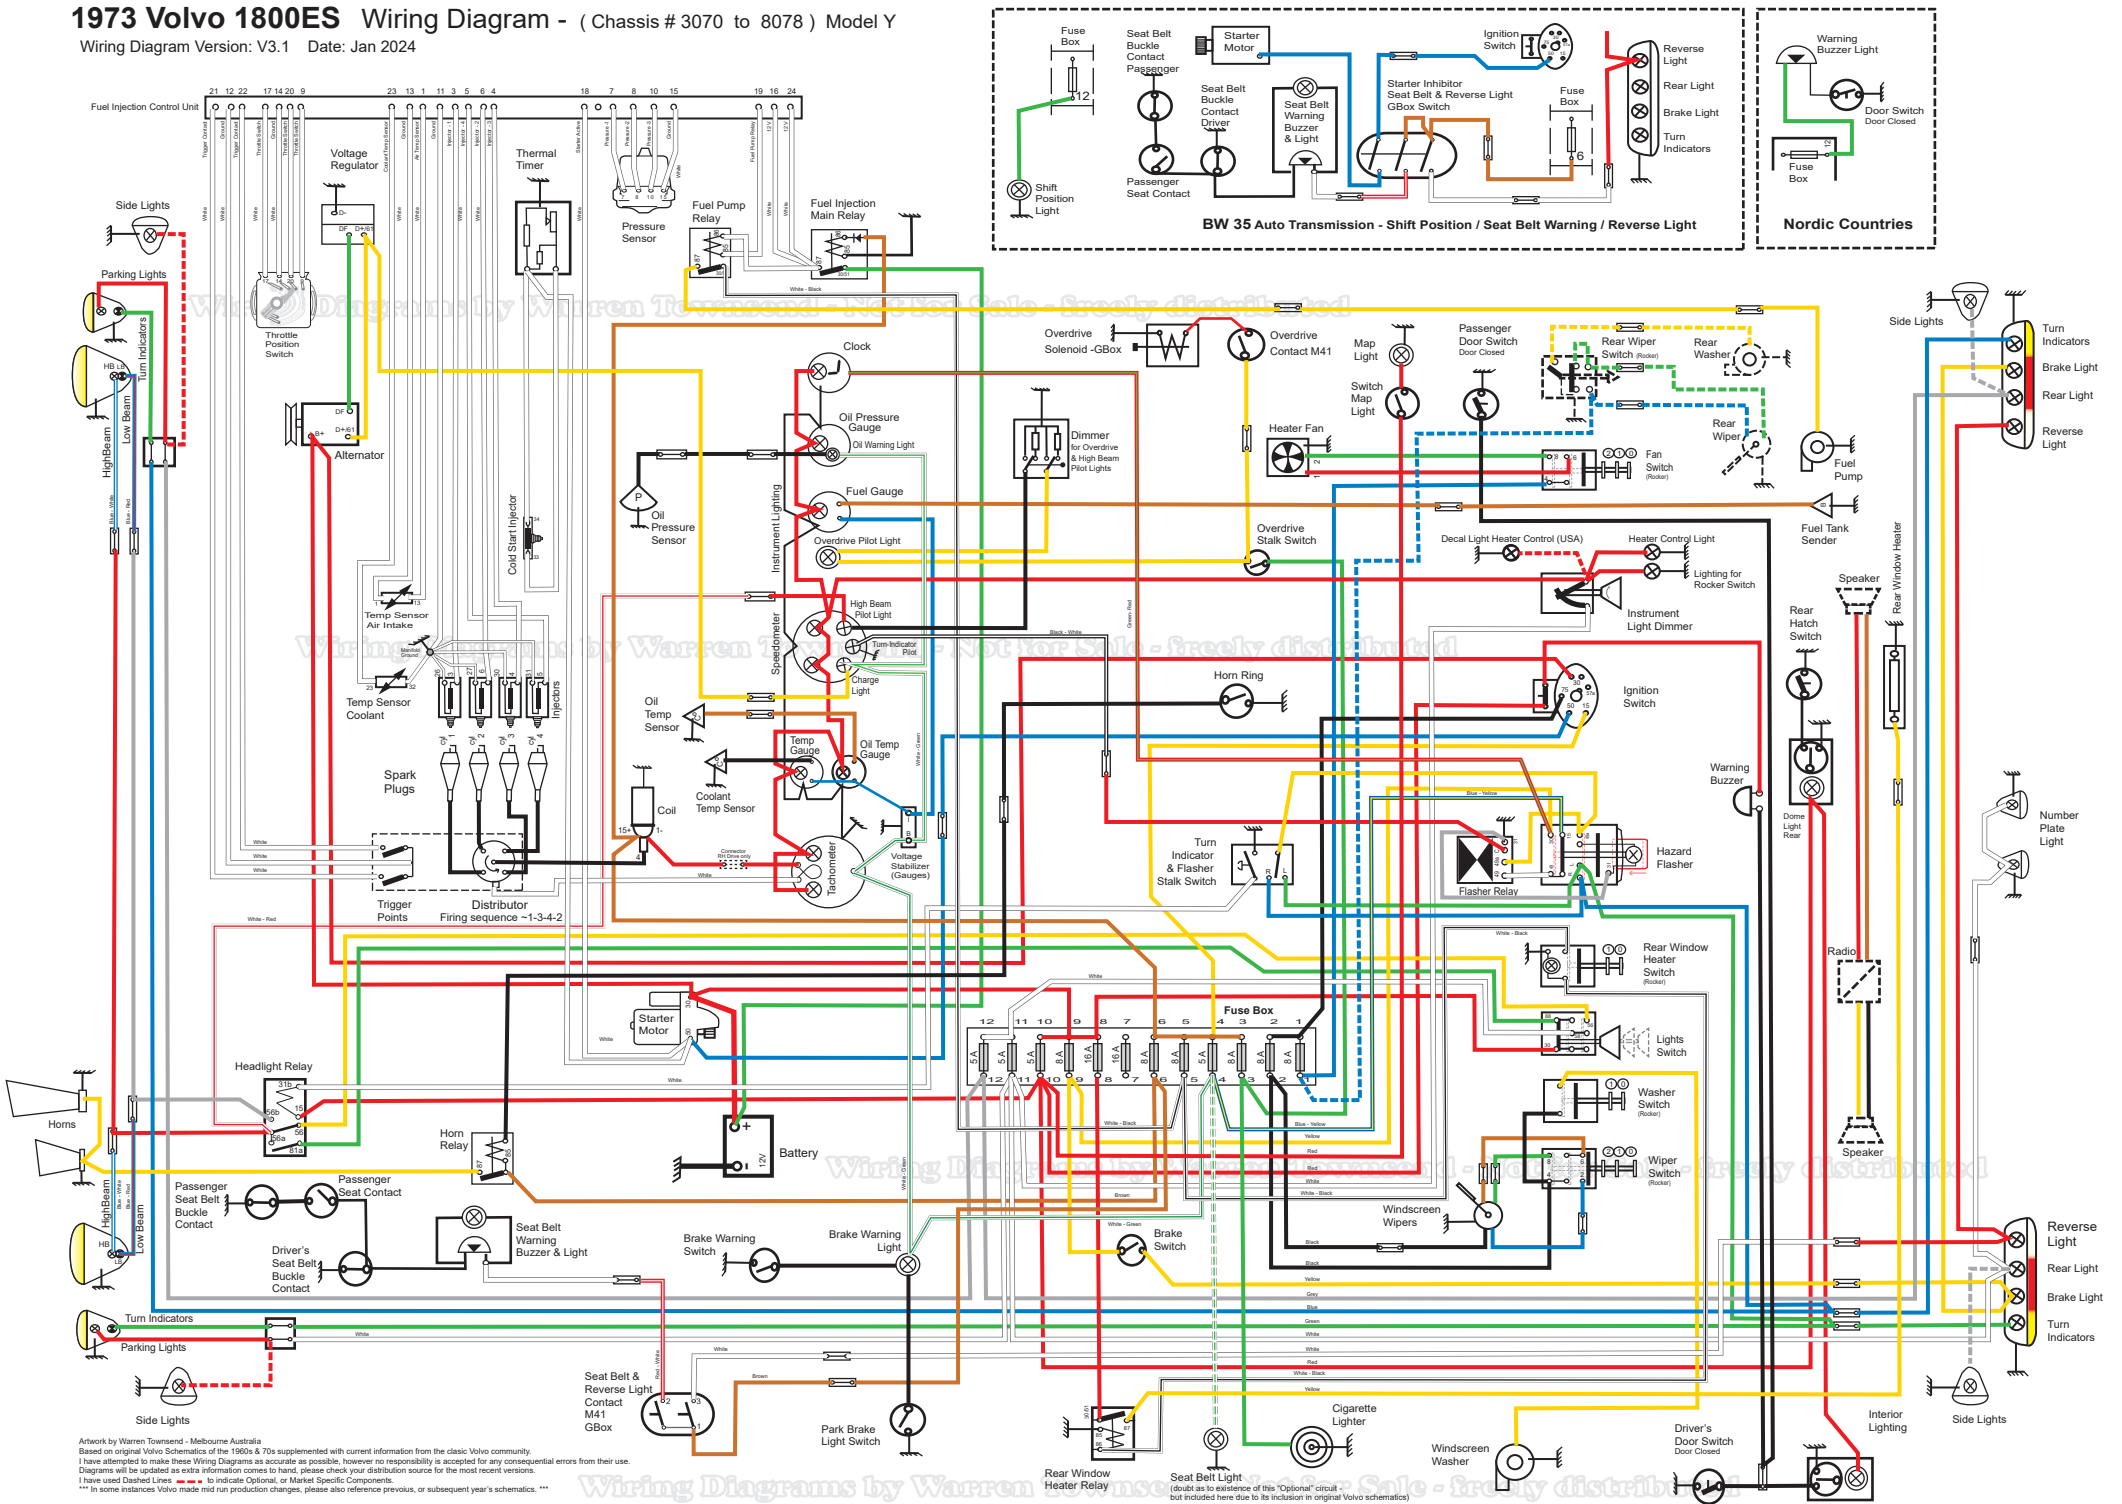

1973 Volvo 1800ES Wiring Diagram - (Chassis # 3070 to 8078) Model Y

Wiring Diagram Version: V3.1 Date: Jan 2024