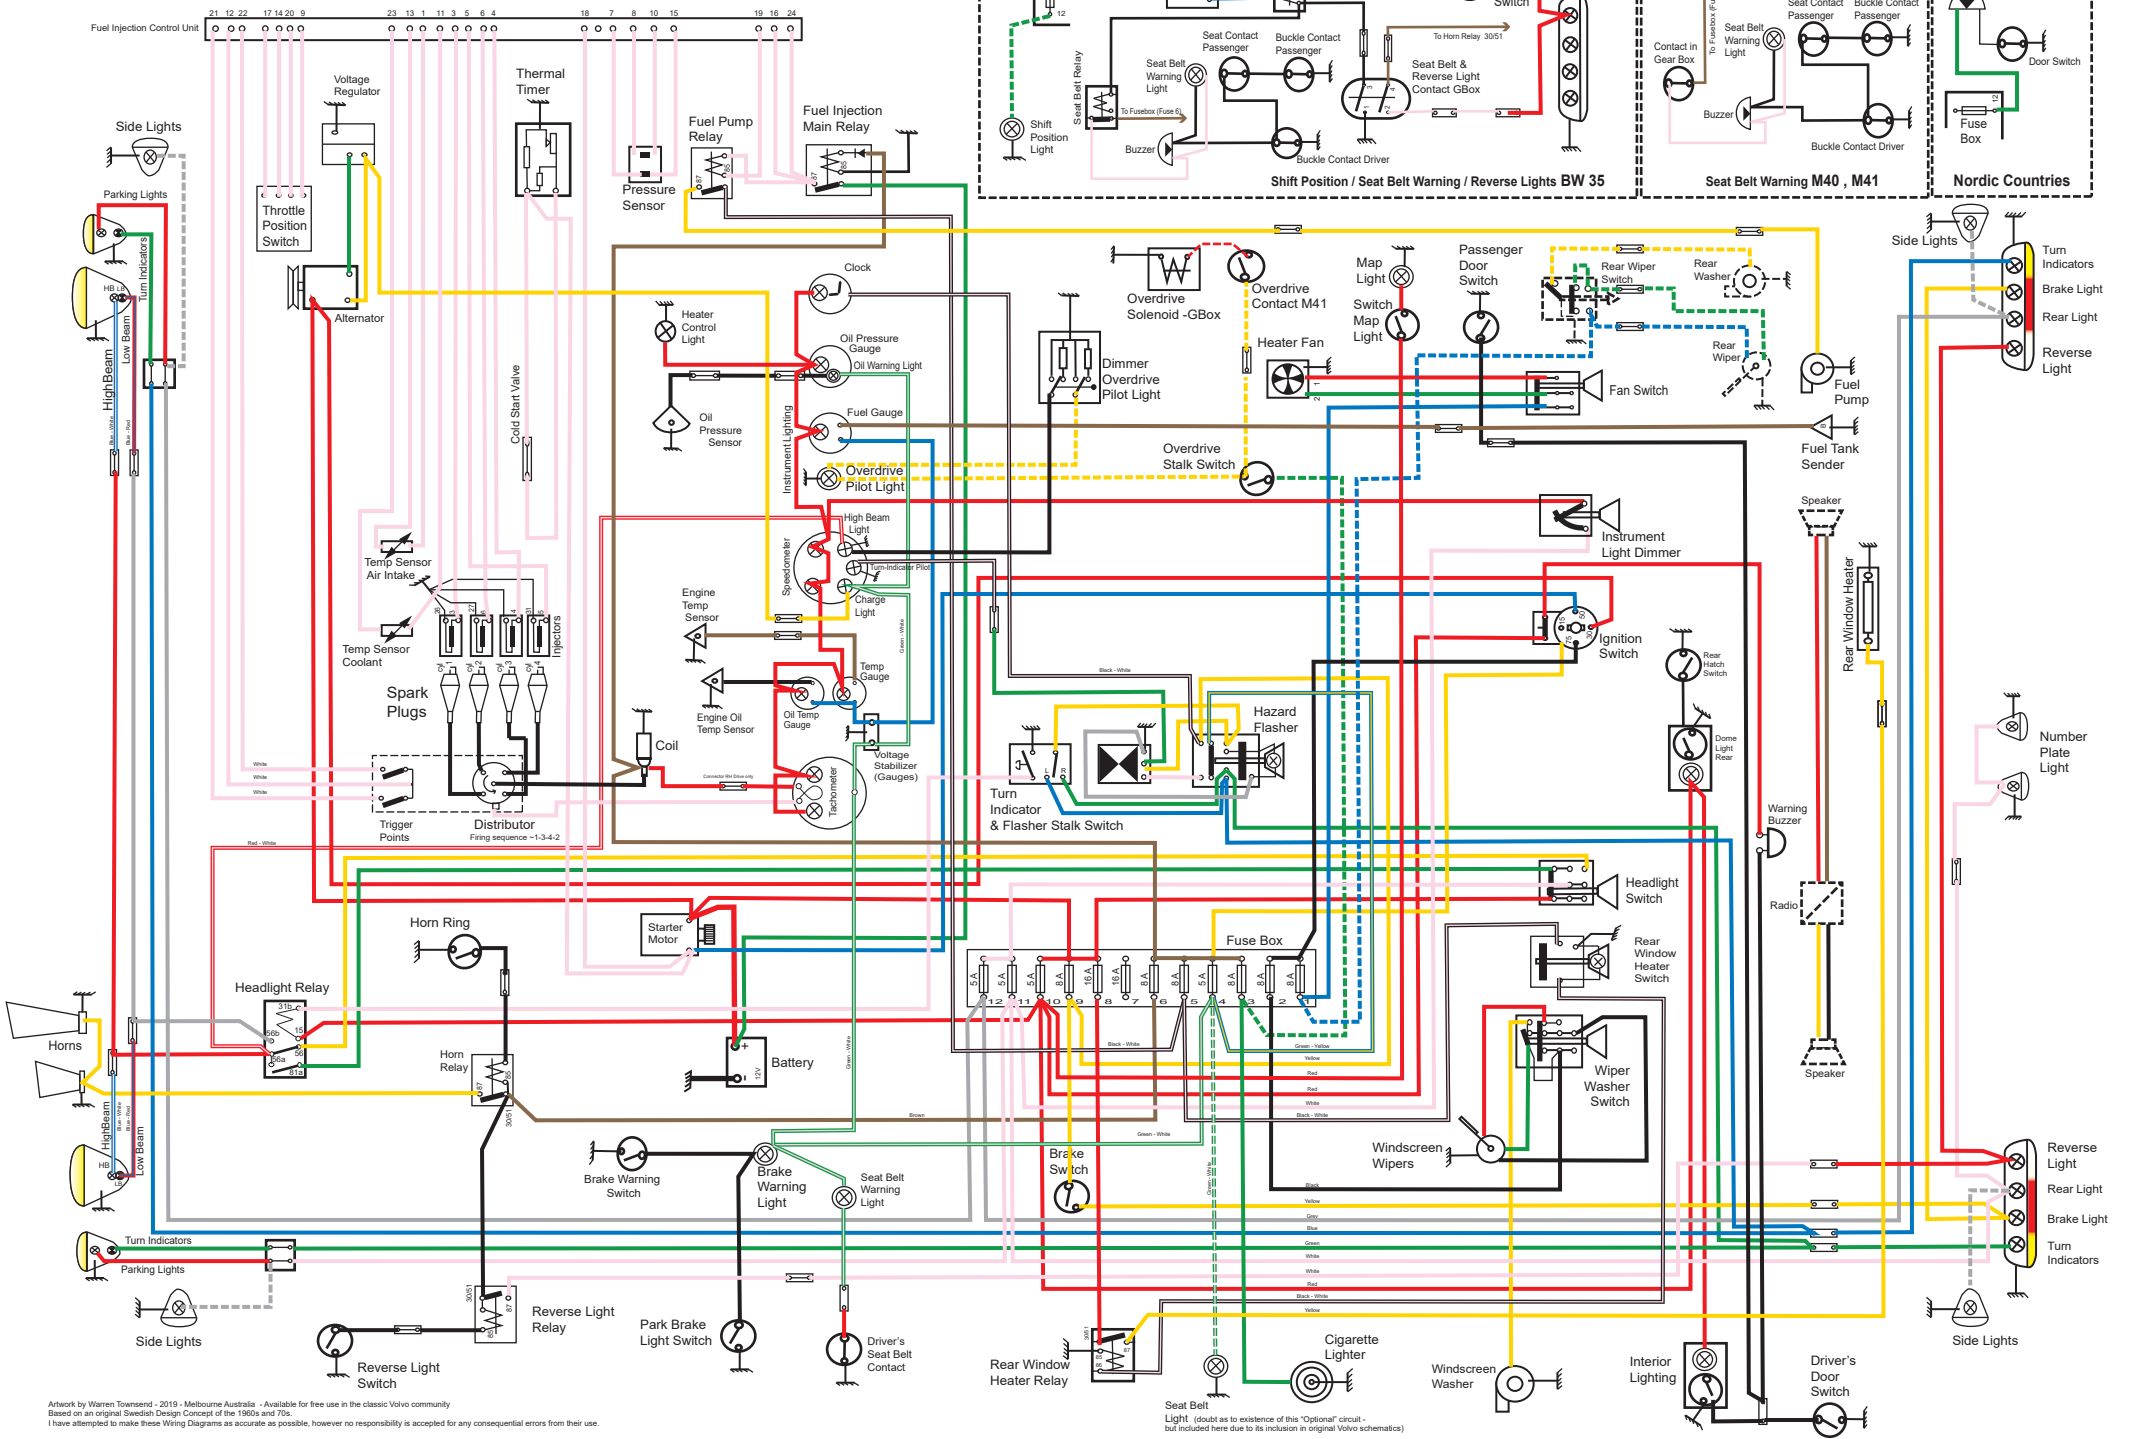

1972 Volvo 1800ES Wiring Diagram - (Chassis # 0001 to 3069) Model W

Wiring Diagram Version: V1.3 Date: March 2021