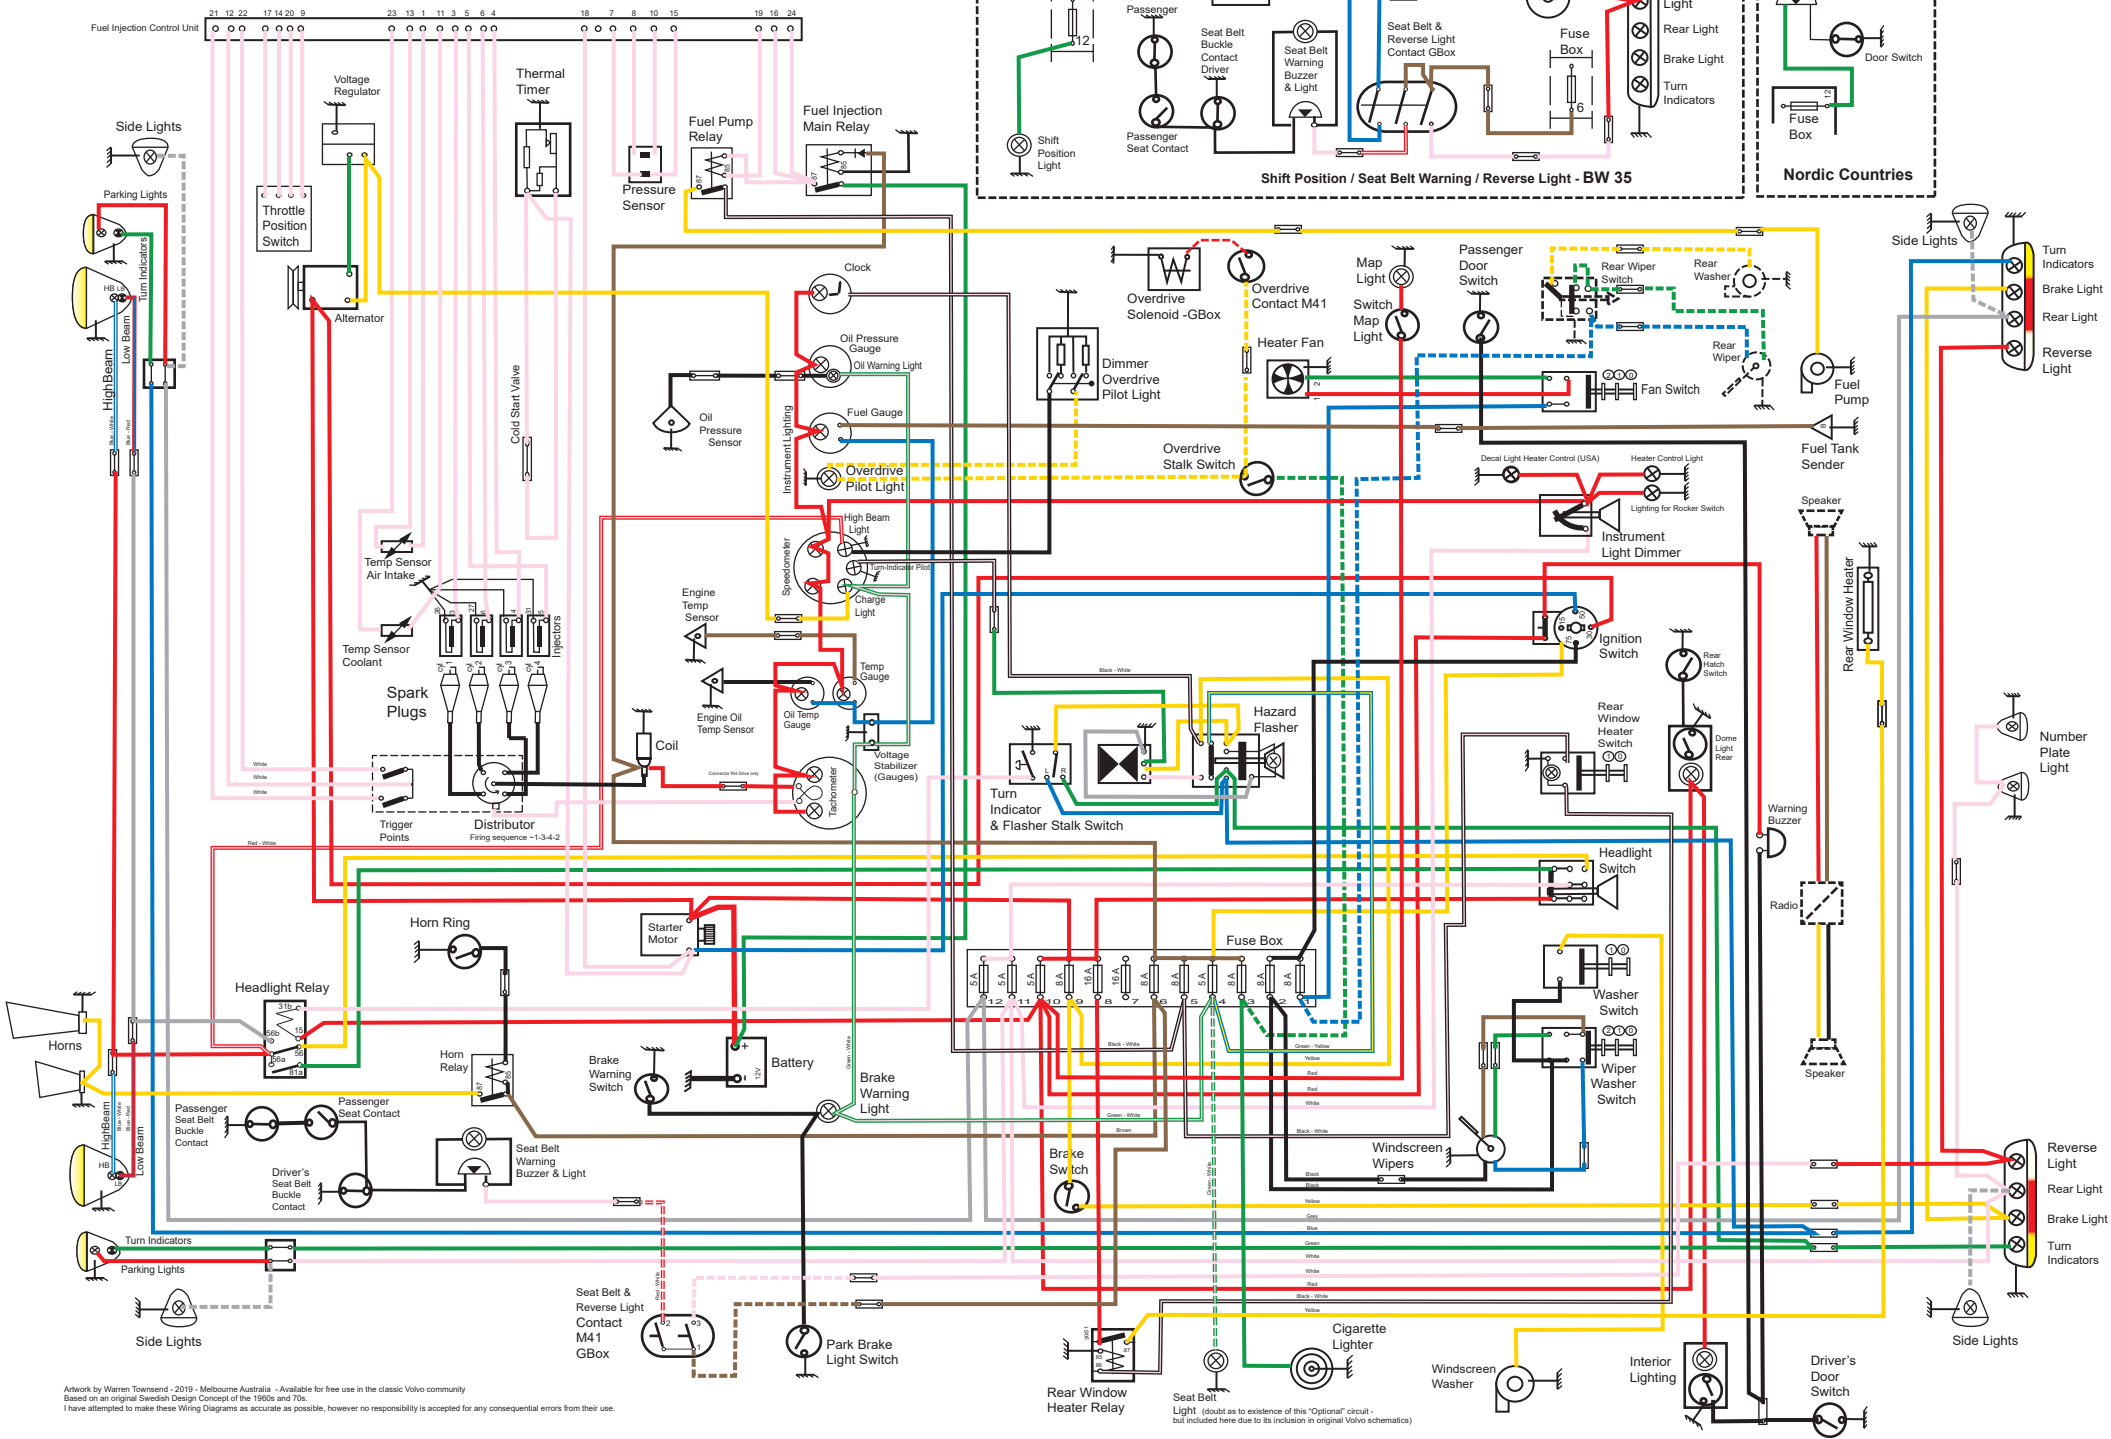

1973 Volvo 1800ES Wiring Diagram - (Chassis # 3070 to 8078) Model Y

Wiring Diagram Version: V1.4 Date: March 2021