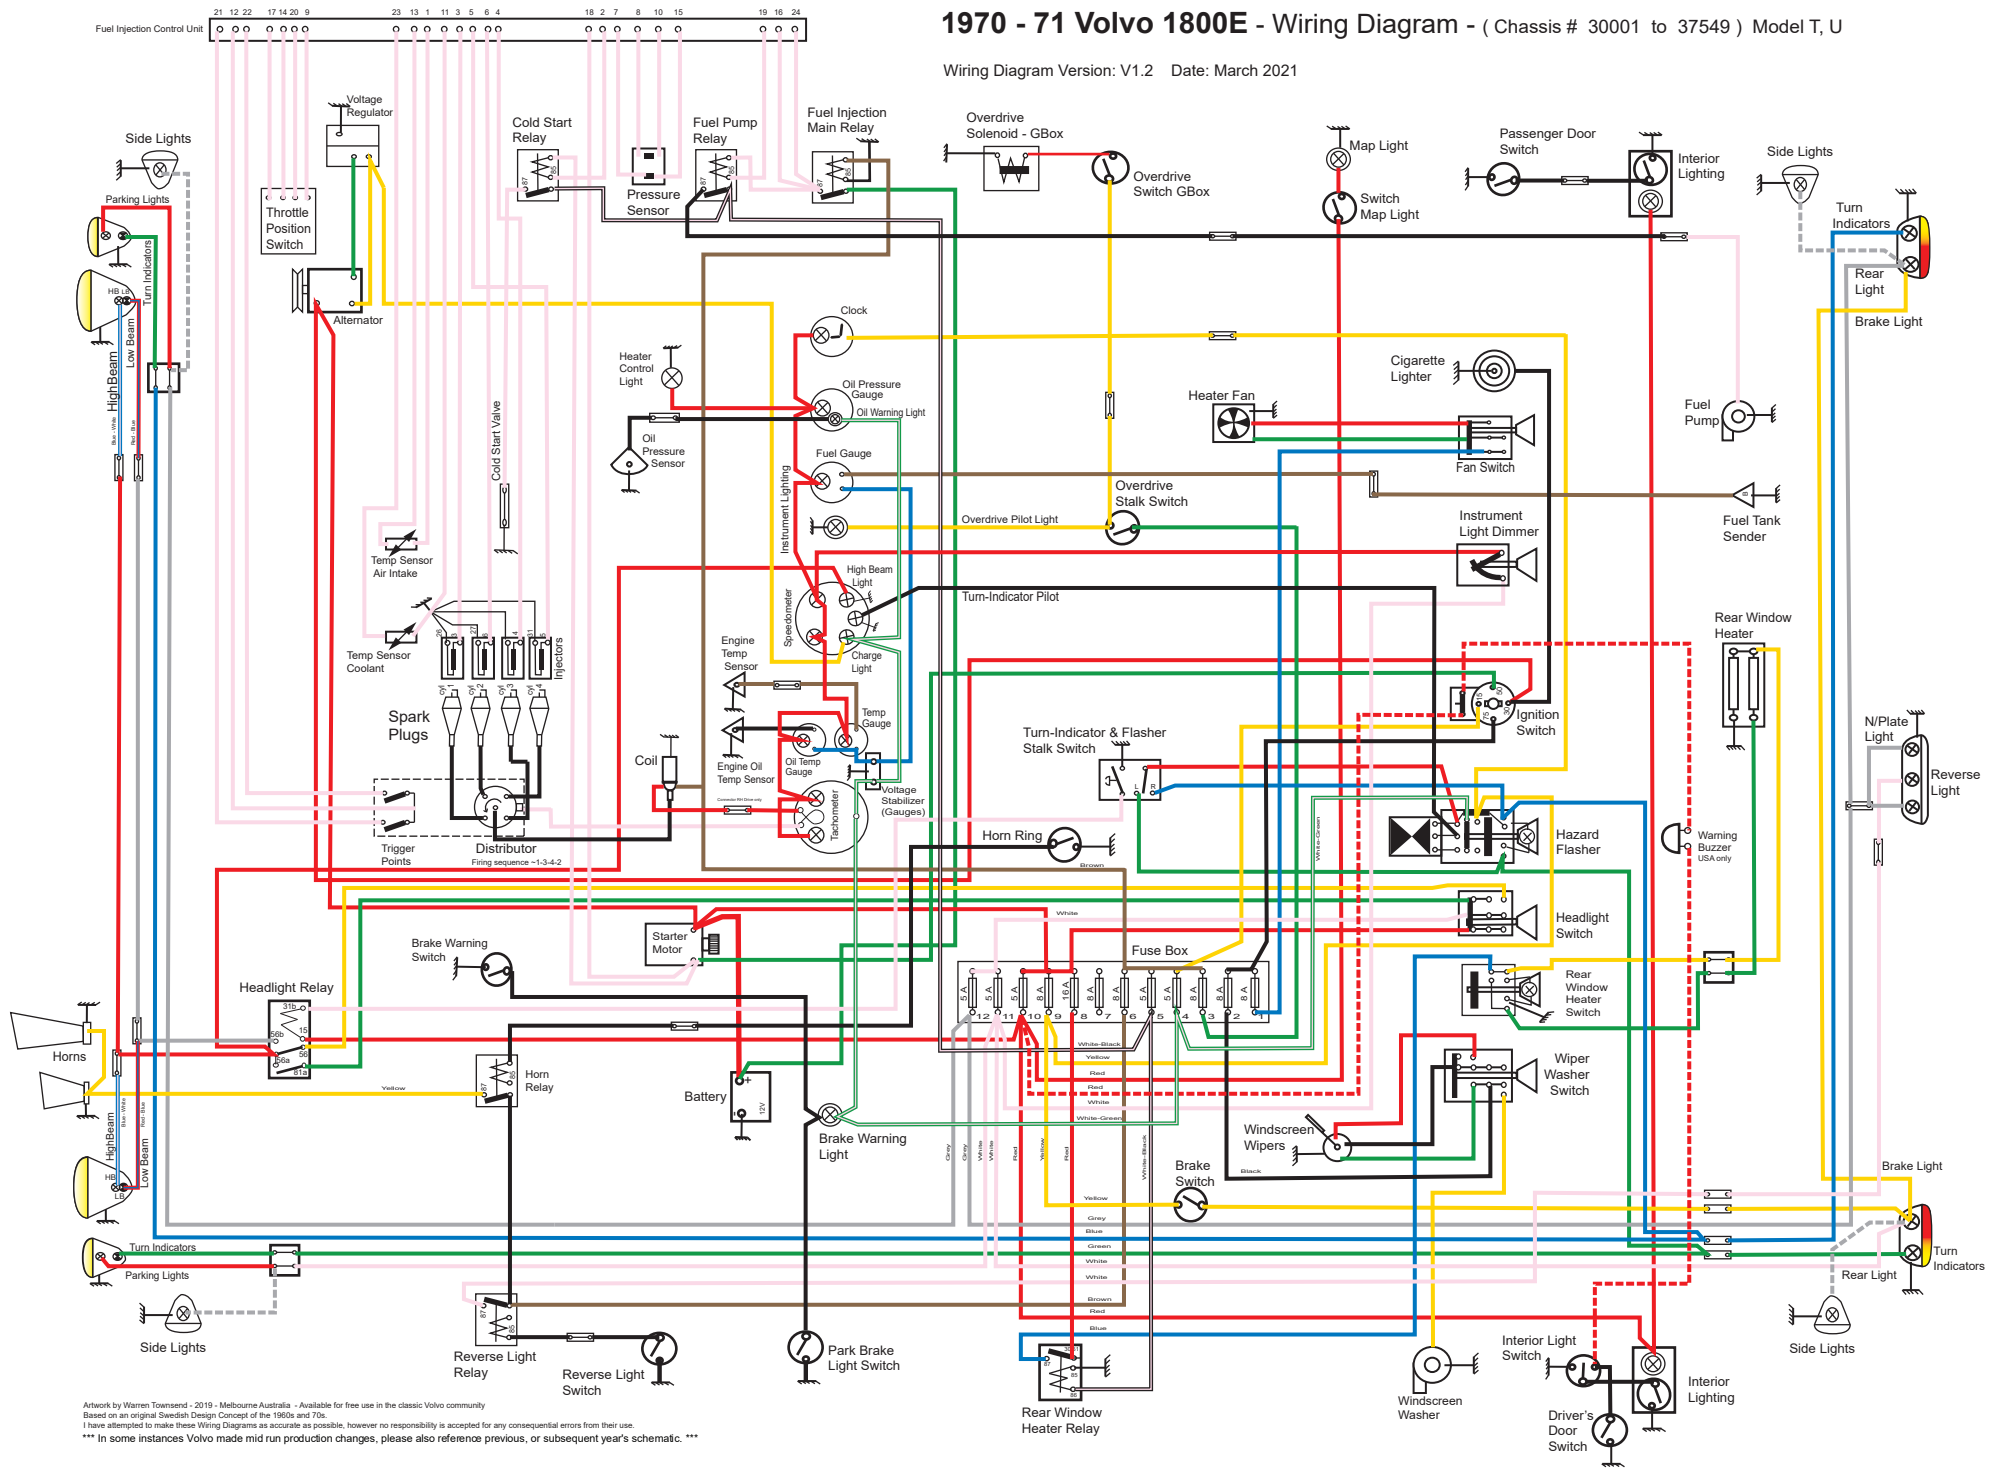

1970 - 71 Volvo 1800E - Wiring Diagram - (Chassis # 30001 to 37549) Model T, U

Wiring Diagram Version: V1.2 Date: March 2021