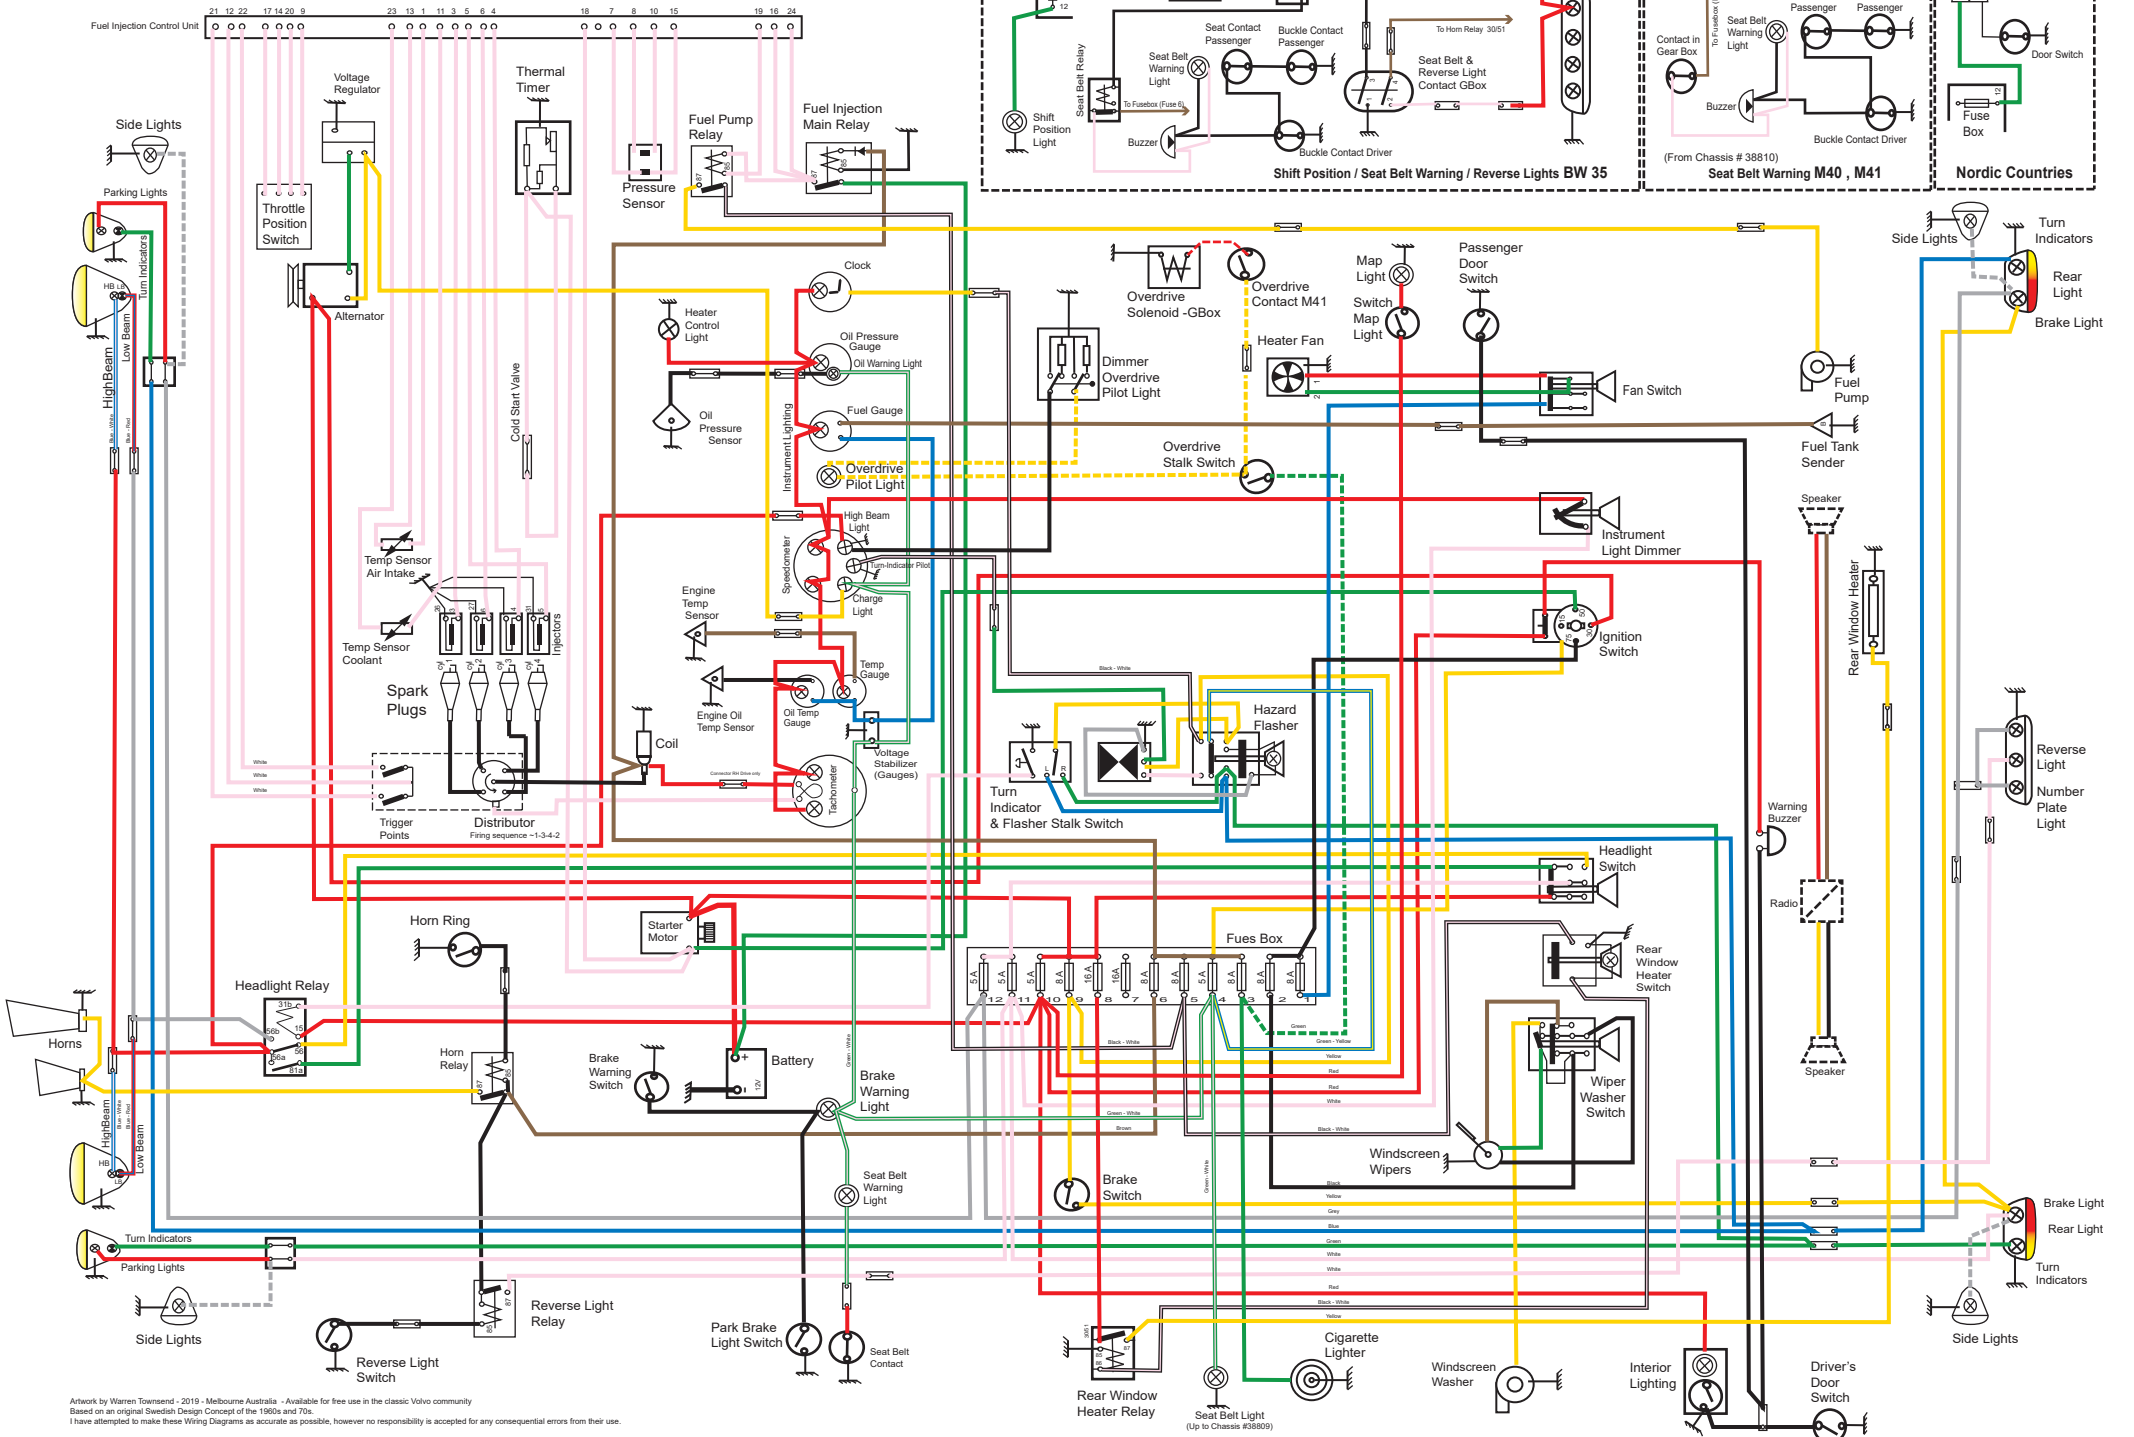

1972 Volvo 1800E Wiring Diagram - (Chassis # 37550 to 39414) Model W

Wiring Diagram Version: V1.3 Date: March 2021