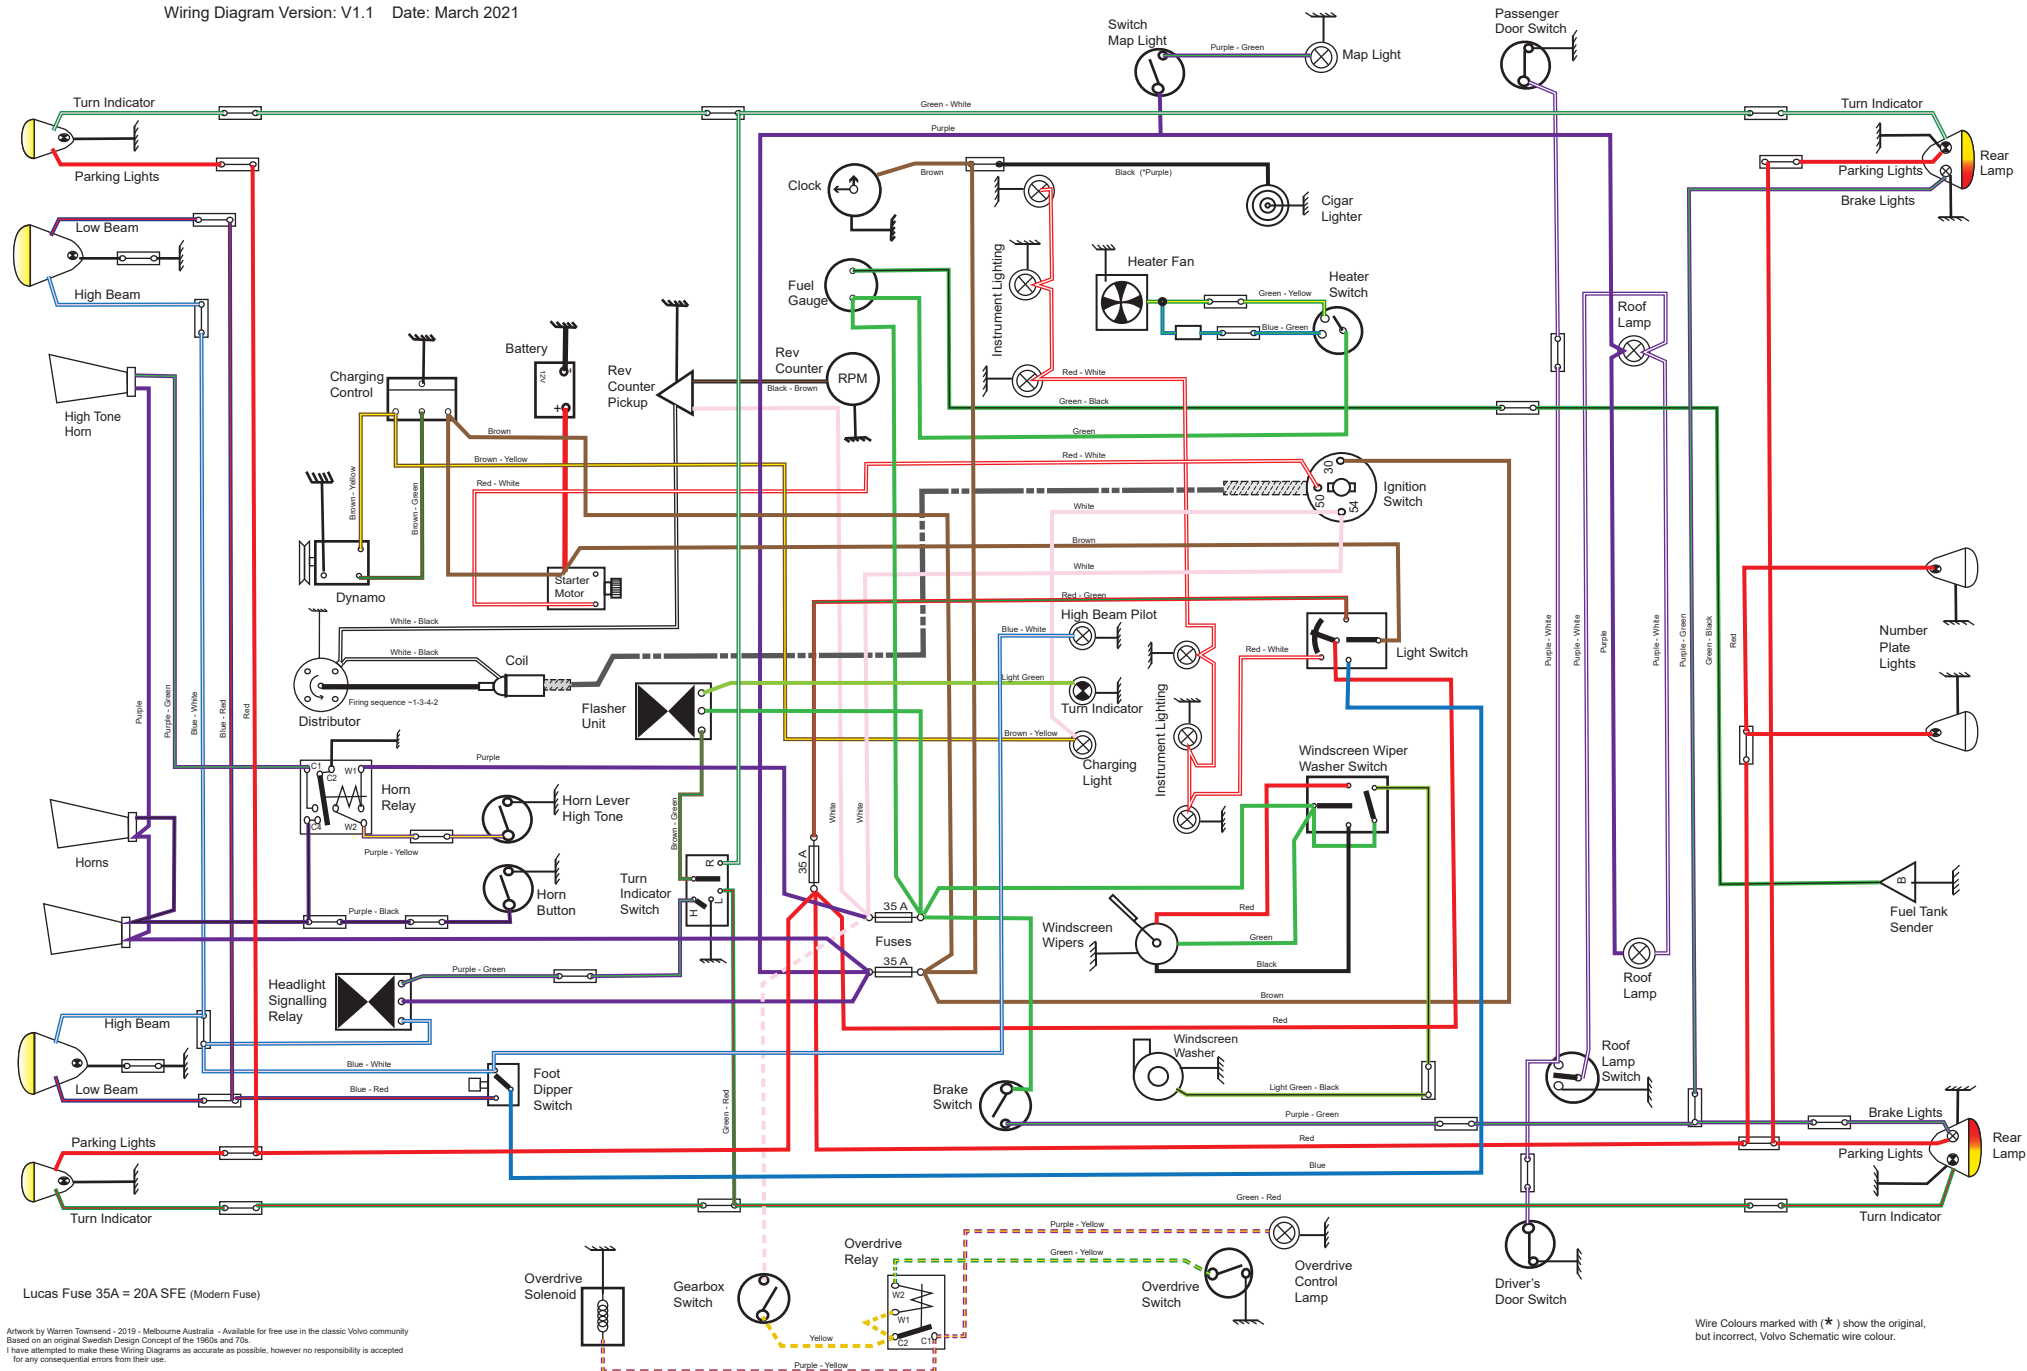

Volvo P1800 1961 - 1963 Wiring Diagram - (Chassis # 0001 to # 6000) Model VA/HA

Wiring Diagram Version: V1.1 Date: March 2021