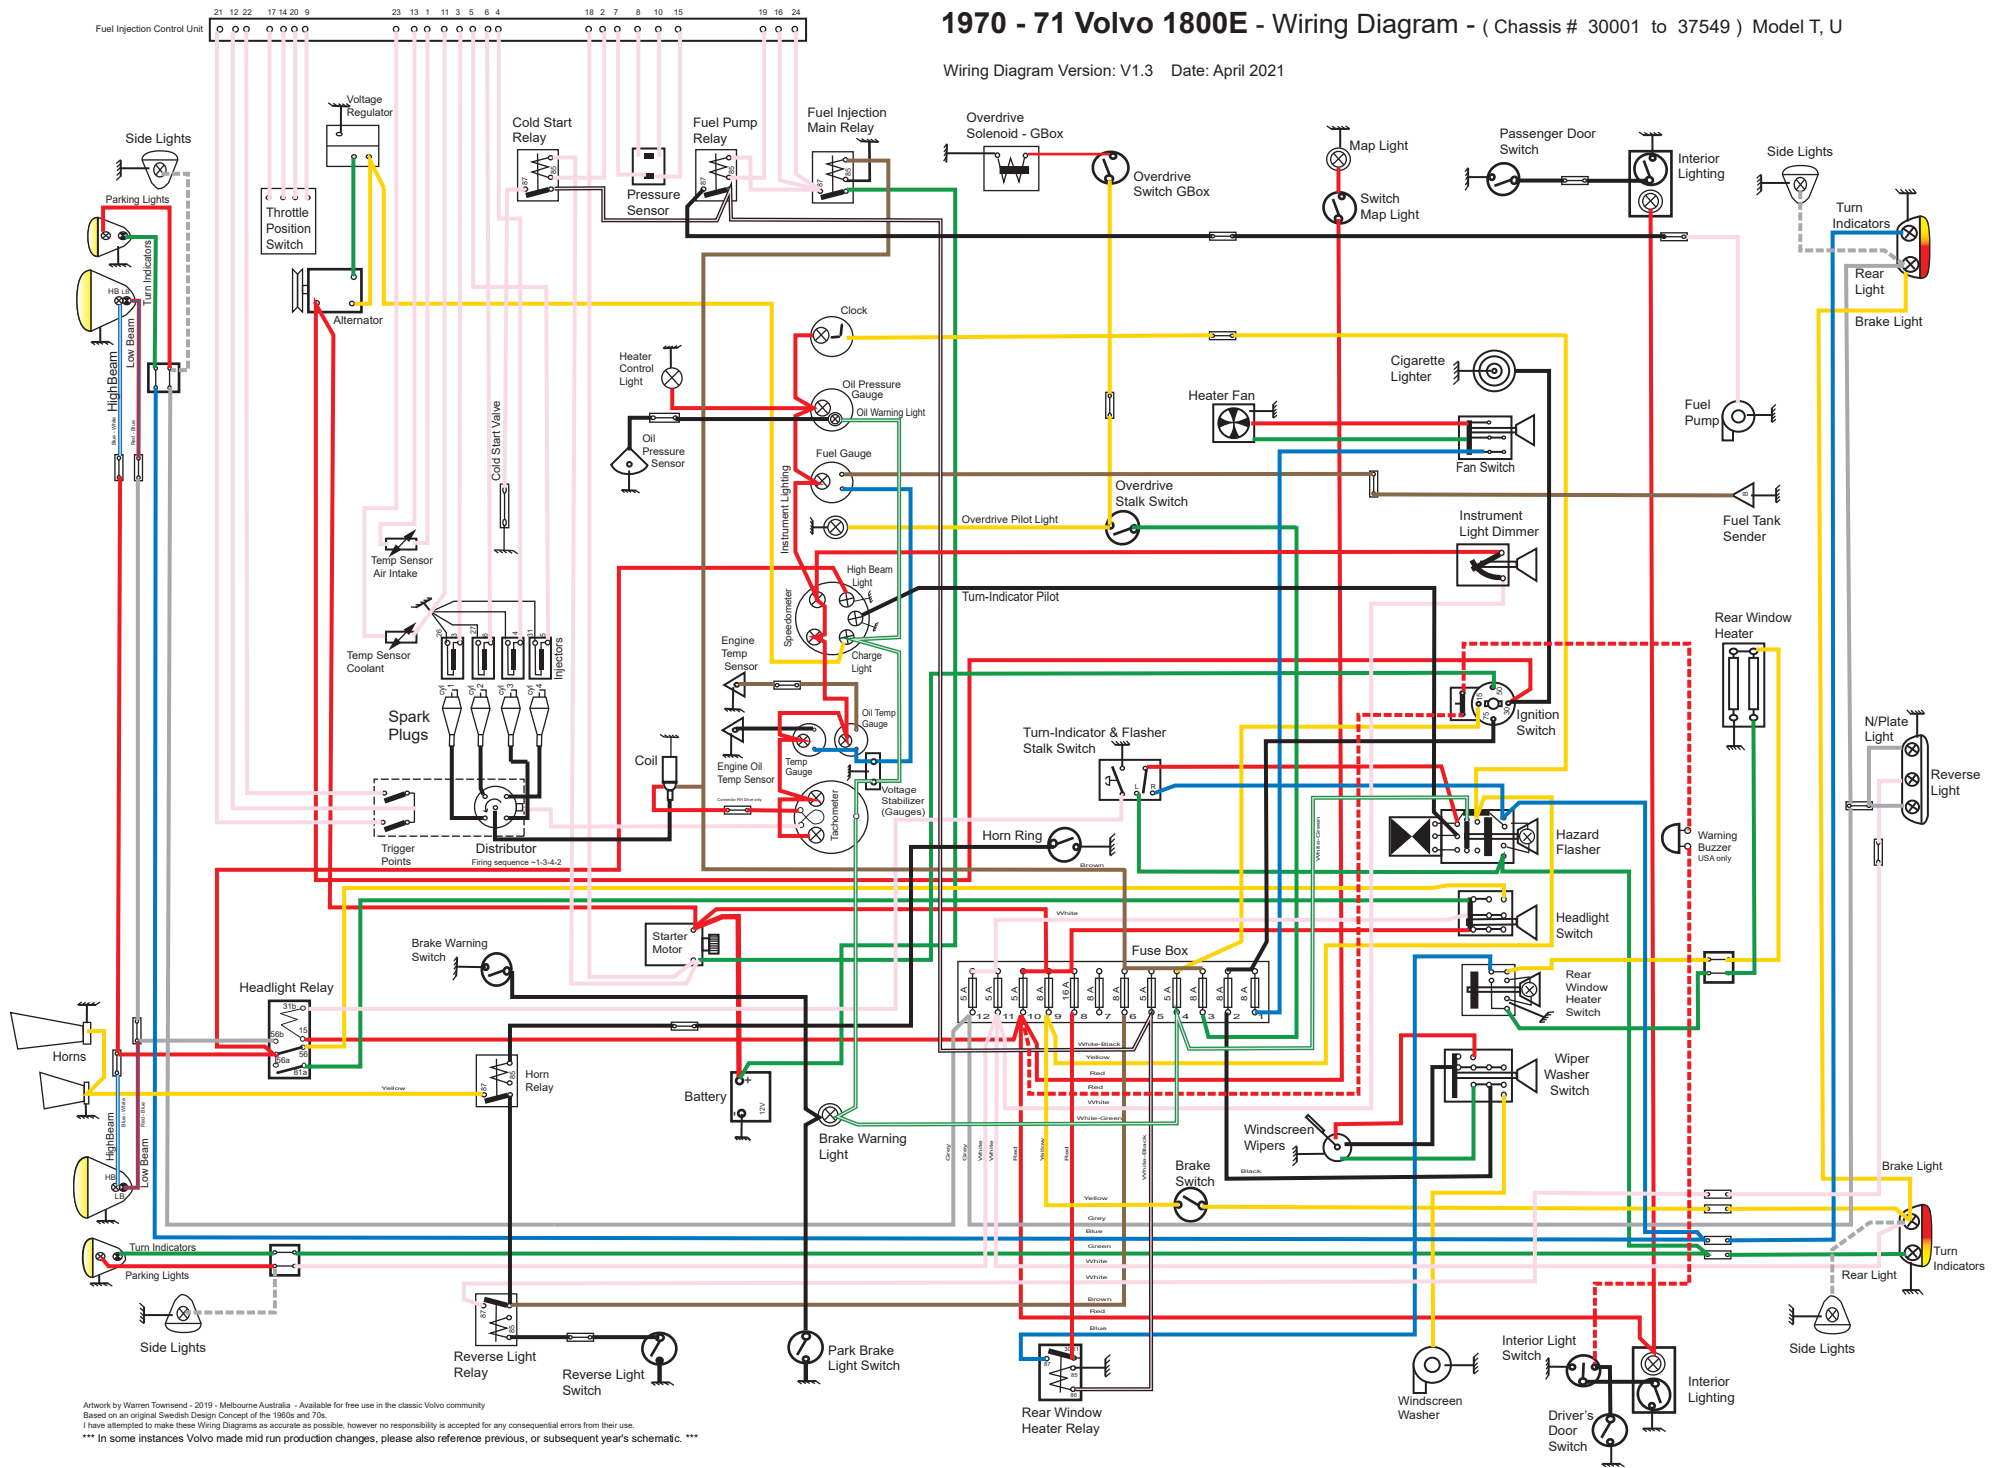

1970 - 71 Volvo 1800E - Wiring Diagram - (Chassis # 30001 to 37549) Model T, U

Wiring Diagram Version: V1.3 Date: April 2021