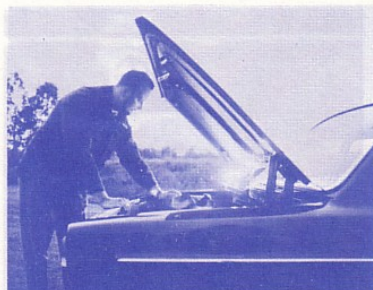

Förpackad som "Snabbex" i kartong om 10 st.

282038-9

Engine and trunk lighting unit

Mechanical illumination unit which lights up when the bonnet or trunk lid are lifted.

Packed in Snabbex wrappings — 10 pcs per box.