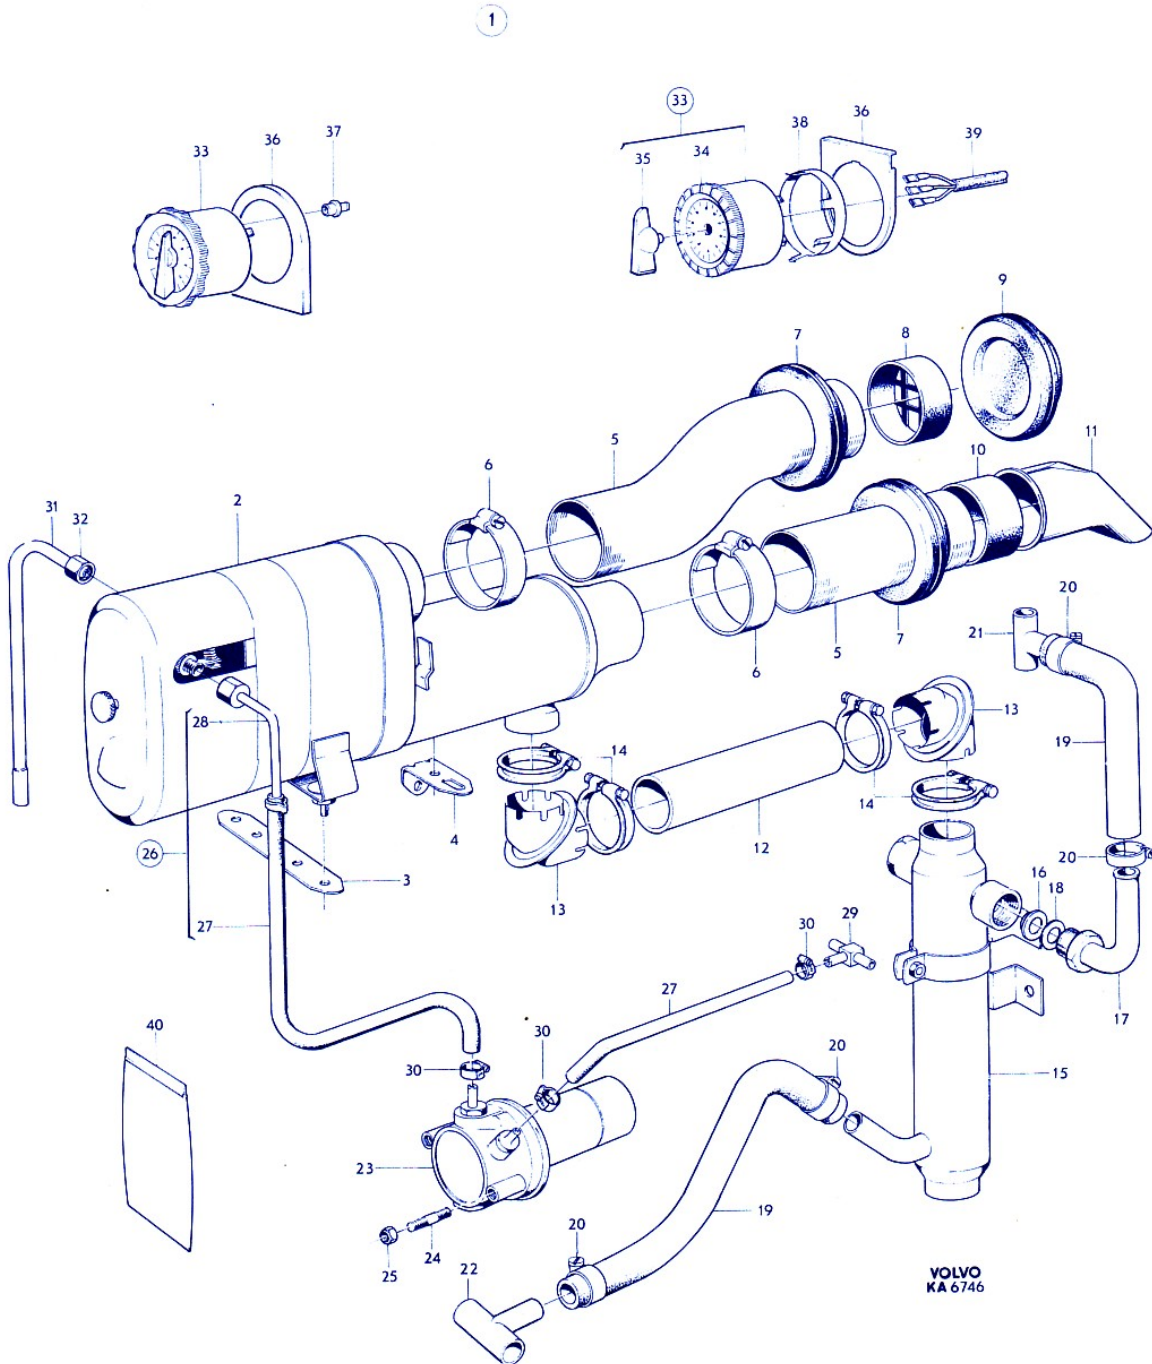

Mars 1971

**Bahco Bilvärmare 3000
med monteringsatts**

**Bahco Car Heater 3000
with installation components**

Pos.	Beskrivning	Modell/Model				Det. nr Part No.	Description	Anm./Note
		68	66-67	65	64			
23	Bensinpump, 12 V	1	X	X	X	281219-6	Fuel pump, 12 V	Bahco nr 7524
	Bensinpump, 6 V	1	X	X	X	281213-9	Fuel pump, 6 V	Bahco nr 7513
24	Pinnbult	2	X	X	X	281276-6	Stud	Bahco nr 7748
25	Mutter	2	X	X	X	281277-4	Nut	Bahco nr 7749
26	Bensinslang med förskruvn.	1	X			281324-4	Fuel hose with union	Bahco nr 7855
27	Bensinslang, D 6 mm	1	X	X	X	281244-4	Fuel hose, D 6 mm	Bahco nr 7631
28	Slangnippel med mutter	1	X			281333-5	Hose nipple with nut	Bahco nr 7874
29	T-rör, bensin	1	X	X	X	281336-0	T-pipe, fuel	Bahco nr 7908
	T-rör, bensin	1	X	X	X	281337-6	T-pipe, fuel	Bahco nr 7909
30	Slangklammer, D 13 mm	4	X	X	X	281294-9	Hose clip, D 13 mm	Bahco nr 7790
31	Överströmningsrör	1	X			281526-4	Relief pipe	Bahco nr 8006
32	Förskruvning	1	X	X	X	281236-0	Screw union	Bahco nr 7570
33	Tidur	1				281534-8	Timer	Bahco nr 8024
	Tidur		1	X	X	281321-0	Timer	Bahco nr 7852
34	Siffertavla inställningsring		1	X	X	281296-4	Dial, setting ring	Bahco nr 7806
35	Vred		1	X	X	281266-7	Finger grip	Bahco nr 7729
36	Hållare	1				281546-2	Retainer	Bahco nr 7989
	Hållare		1	X	X	281323-6	Retainer	Bahco nr 7854
37	Lamphållare	1				281535-5	Socket	Bahco nr 8025
38	Fäste		1	X	X	281322-8	Anchorage	Bahco nr 7853
39	Tidurskabel	1	X	X	X	281300-4	Clock lead	Bahco nr 7819
40	Skruvpåse kompl.	1	X	X	X	281290-7	Bag of screws, cpl	Bahco nr 7779
	Fästplåtar 140	1	X			281341-8	Anchorage plates 140	Bahco nr 7916
	Rörvinkelsats 140	1	X			281345-9	Elbow kit 140	Bahco nr 7920
	Slanghållare	1	X	X	X	281344-2	Hose retainer	
	gummiskodd O-rör						rubberized O-pipe	Bahco nr 7919
	Slanghållare	1	X	X	X	281342-6	Hose retainer	
	gummiskodd, V-slang						rubberized, V-hose	Bahco nr 7917