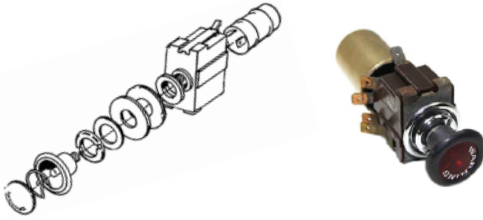

# Volvo 1800 Hazard-Flasher Switch Terminals

Hazard Flasher Switch - Part # 673380  
 Used from Ch # 25500 USA Only 1800S MY 68-69

Wiring Shown for 1800 S MY 68-69 - US Market only

Hazard Flasher Switch - Part # 673380  
 Ch # 30001 to 37549 1800E MY 70-71

Wiring Shown for 1800 E MY 70-71

Hazard Flasher Switch - Part # 688628  
 Ch # 37550 to 39414 1800E MY 72  
 Ch # 0001 to 8077 1800 ES MY 72-73

Wiring Shown for 1800 E MY 72 - ES MY 72-73