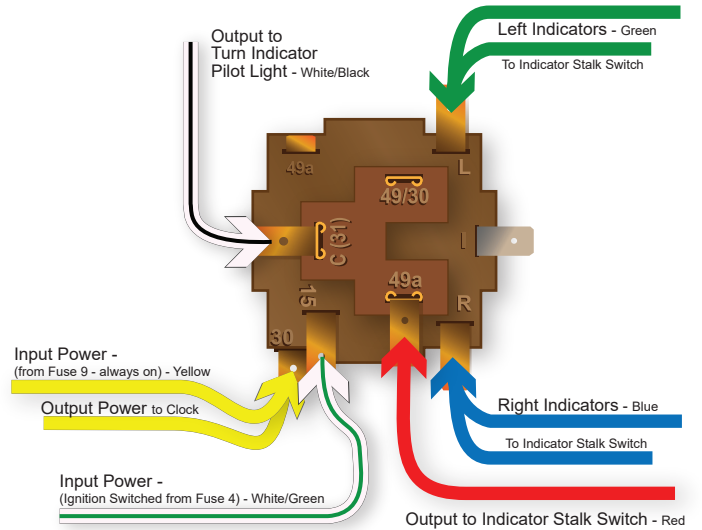

# Volvo 1800 Hazard-Flasher Switch Terminals

Hazard Flasher Switch - Part # 673380  
 Used from Ch # 25500 USA Only 1800S MY 68-69

Wiring Shown for 1800 S MY 68-69 - US Market only

Hazard Flasher Switch - Part # 673380  
 Ch # 30001 to 37549 1800E MY 70-71

Wiring Shown for 1800 E MY 70-71

Hazard Flasher Switch - Part # 688628  
 Ch # 37550 to 39414 1800E MY 72  
 Ch # 0001 to 8077 1800 ES MY 72-73

Wiring Shown for 1800 E MY 72 - ES MY 72-73