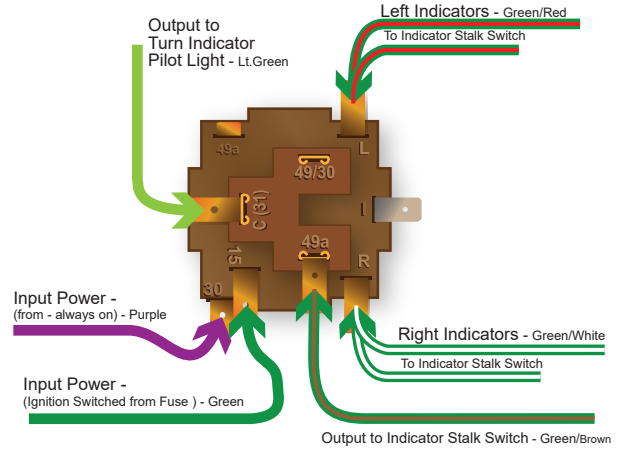

# Volvo 1800 Hazard-Flasher Switch Terminals

Hazard Flasher Switch - Part # 673380  
 Used from Ch # 25500 USA Only 1800S MY 68-69

Wiring Shown for 1800 S MY 68-69 - US Market only

Hazard Flasher Switch - Part # 673380  
 Ch # 30001 to 37549 1800E MY 70-71

Wiring Shown for 1800 E MY 70-71

Hazard Flasher Switch - Part # 688628  
 Ch # 37550 to 39414 1800E MY 72  
 Ch # 0001 to 8077 1800 ES MY 72-73

Wiring Shown for 1800 E MY 72 - ES MY 72-73