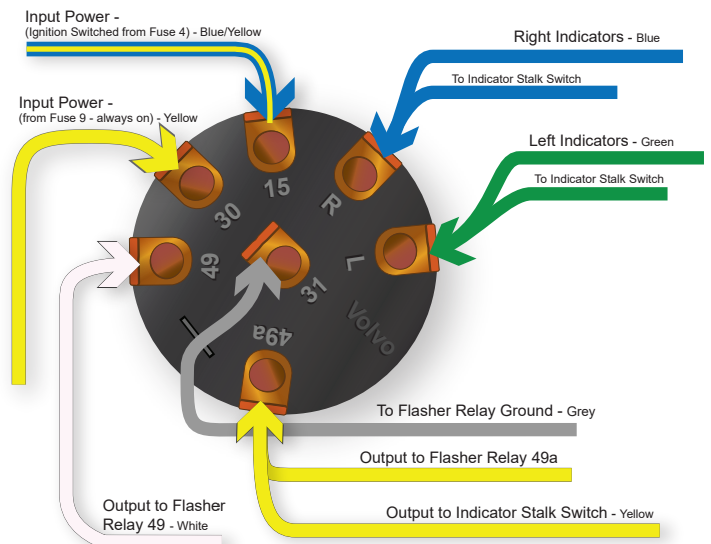

# Volvo 1800 Hazard-Flasher Switch Terminals

Hazard Flasher Switch - Part # 673380  
 Used from Ch # 25500 USA Only 1800S MY 68-69

Wiring Shown for 1800 S MY 68-69 - US Market only

Hazard Flasher Switch - Part # 673380  
 Ch # 30001 to 37549 1800E MY 70-71

Wiring Shown for 1800 E MY 70-71

Hazard Flasher Switch - Part # 688628  
 Ch # 37550 to 39414 1800E MY 72  
 Ch # 0001 to 8077 1800 ES MY 72-73

Wiring Shown for 1800 E MY 72 - ES MY 72-73