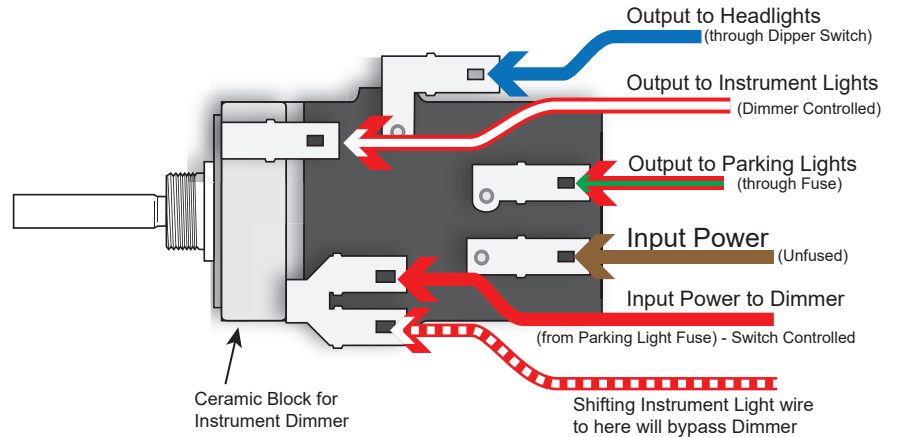

Volvo 1800 - Lights Switch Terminals

Artwork - Version 1.0 - Warren Townsend - Sept 2021

Part # 664488
 Ch # 1 to 30000 - 1800 P & S
 USA up to Ch # 25500

Part # 680092
 From Ch # 25500 US Market 1800S 68 & 69

(Wiring for 1800 S 68 & 69 US market only)

Part # 680092
 Ch # 30001 to 33625 - 1800E 70 - 71

(Wiring for 1800 E 70-71-72 & ES 72-73)

Part # 677416
 Ch # 33626 to 39414 - 1800E 71 - 72
 Ch # 0001 to 8077 - 1800ES 72 - 73