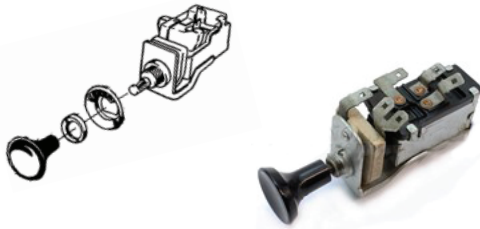

Volvo 1800 - Lights Switch Terminals

Artwork - Version 1.0 - Warren Townsend - Sept 2021

Part # 664488
 Ch # 1 to 30000 - 1800 P & S
 USA up to Ch # 25500

Part # 680092
 From Ch # 25500 US Market 1800S 68 & 69

(Wiring for 1800 S 68 & 69 US market only)

Part # 680092
 Ch # 30001 to 33625 - 1800E 70 - 71

(Wiring for 1800 E 70-71-72 & ES 72-73)

Part # 677416
 Ch # 33626 to 39414 - 1800E 71 - 72
 Ch # 0001 to 8077 - 1800ES 72 - 73