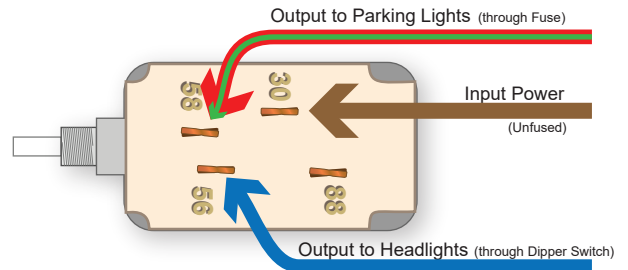

Volvo 1800 - Lights Switch Terminals

Artwork - Version 1.0 - Warren Townsend - Sept 2021

Part # 664488
 Ch # 1 to 30000 - 1800 P & S
 USA up to Ch # 25500

Part # 680092
 From Ch # 25500 US Market 1800S 68 & 69