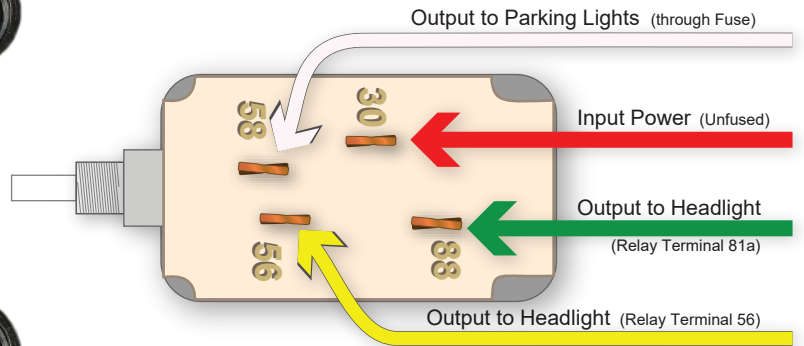

Volvo 1800 - Lights Switch Terminals

Artwork - Version 1.0 - Warren Townsend - Sept 2021

Part # 664488
 Ch # 1 to 30000 - 1800 P & S
 USA up to Ch # 25500

Part # 680092
 From Ch # 25500 US Market 1800S 68 & 69

(Wiring for 1800 S 68 & 69 US market only)

Part # 680092
 Ch # 30001 to 33625 - 1800E 70 - 71

(Wiring for 1800 E 70-71-72 & ES 72-73)

Part # 677416
 Ch # 33626 to 39414 - 1800E 71 - 72
 Ch # 0001 to 8077 - 1800ES 72 - 73