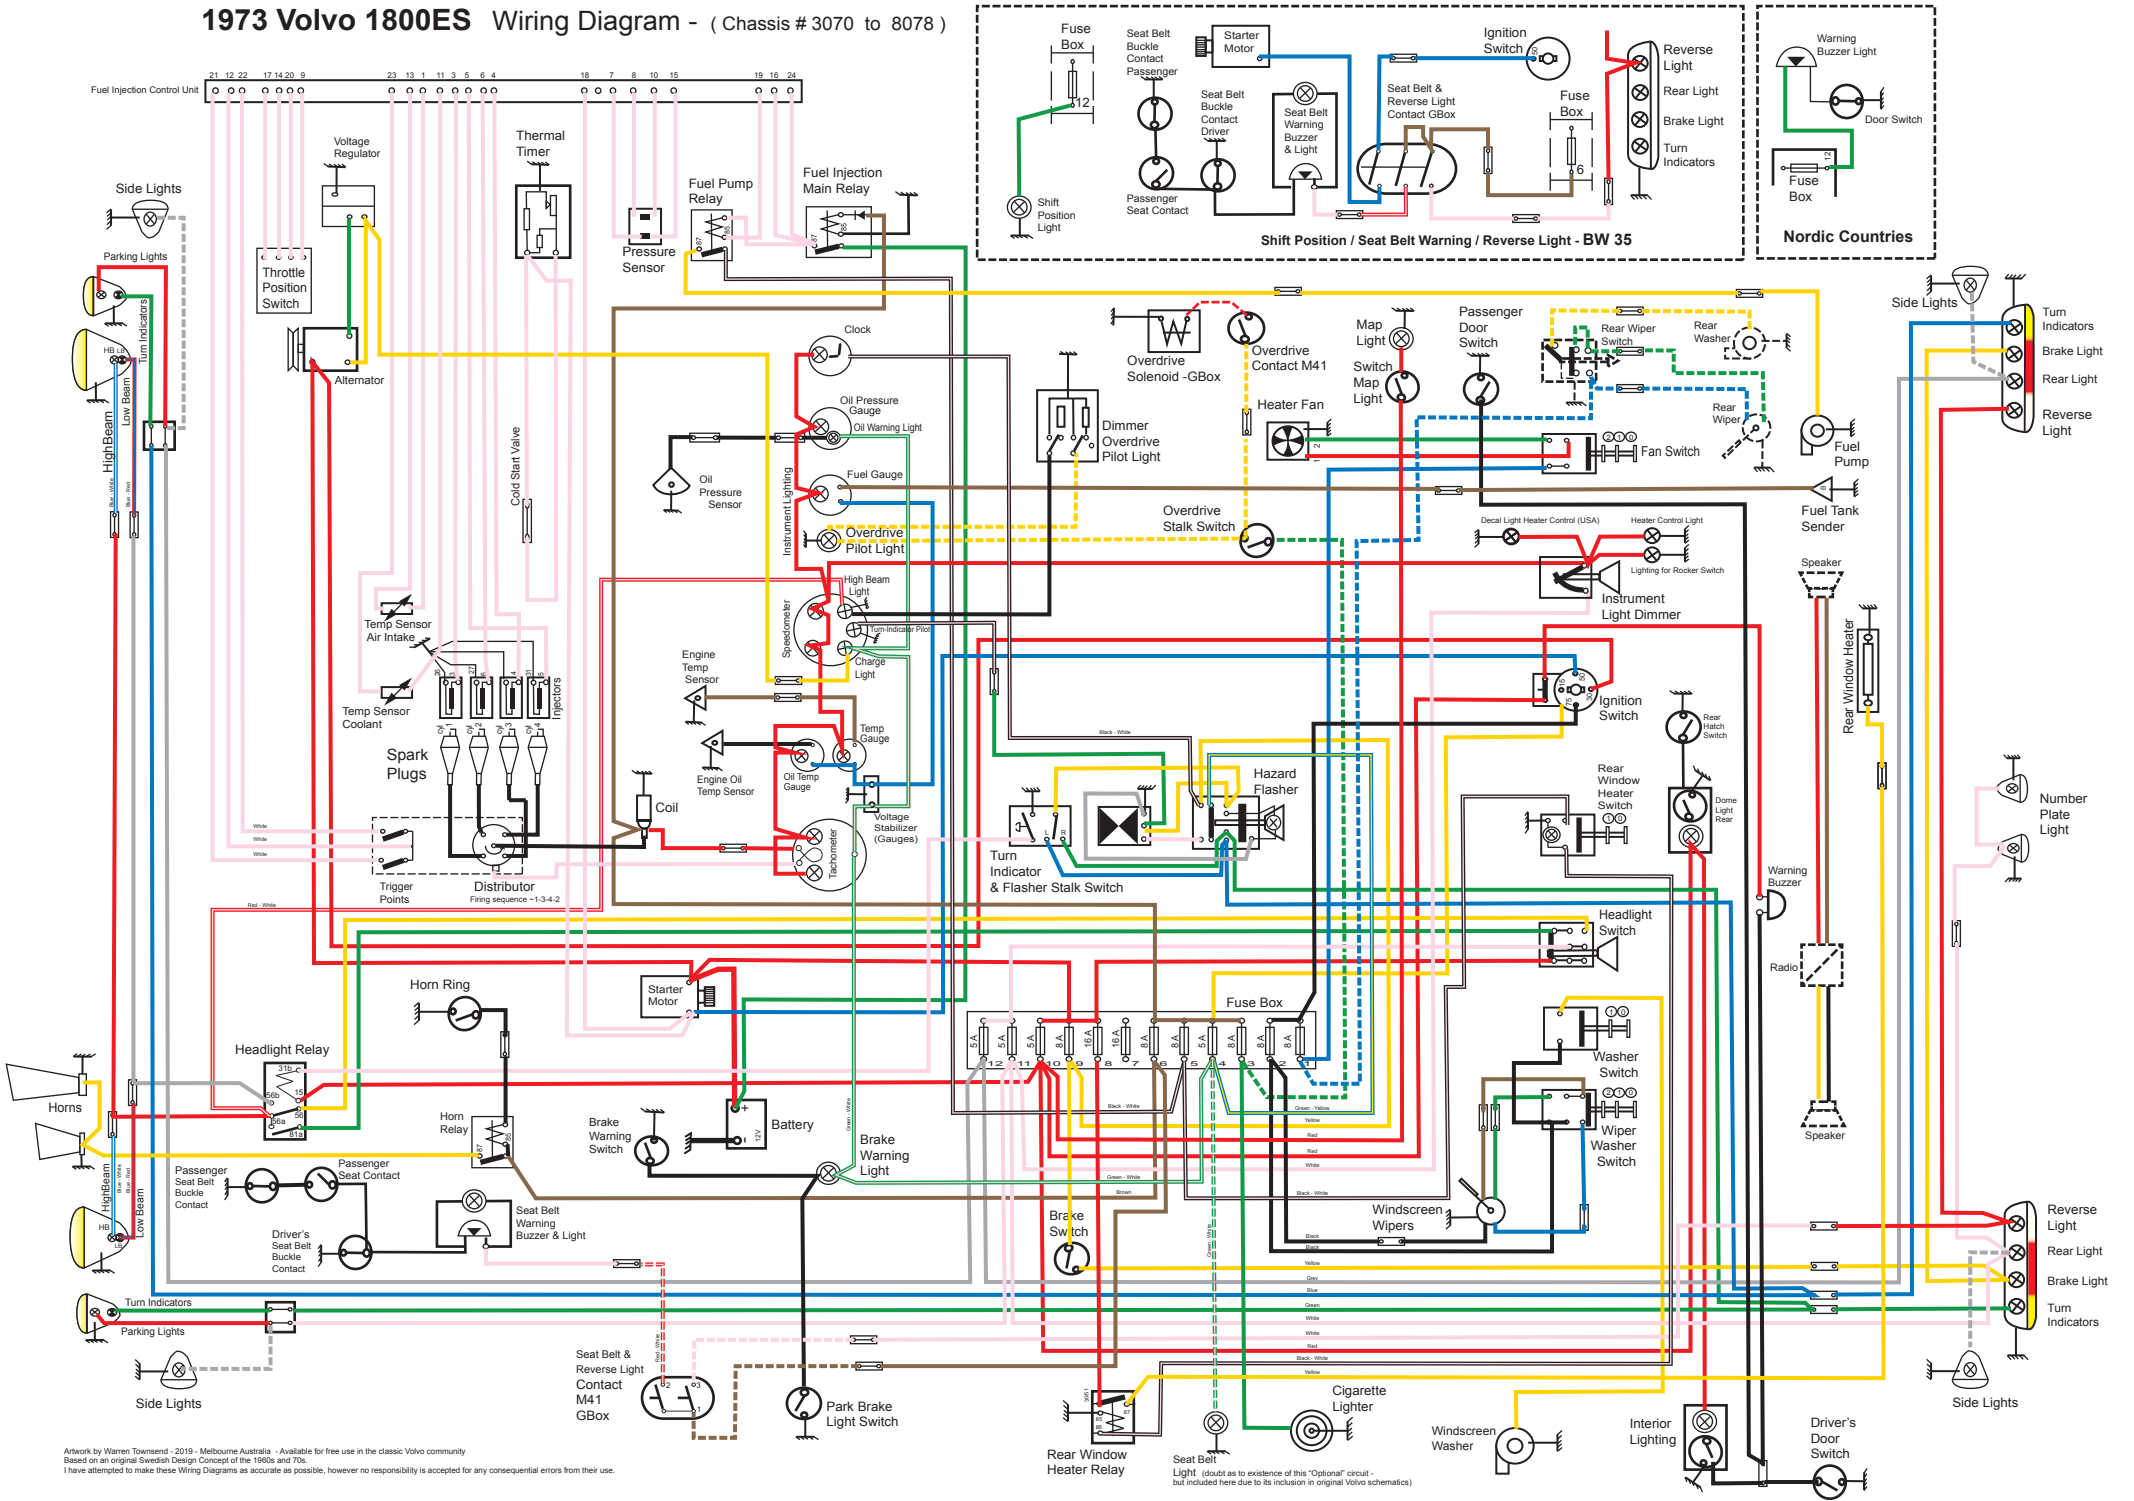

1973 Volvo 1800ES Wiring Diagram - (Chassis # 3070 to 8078)