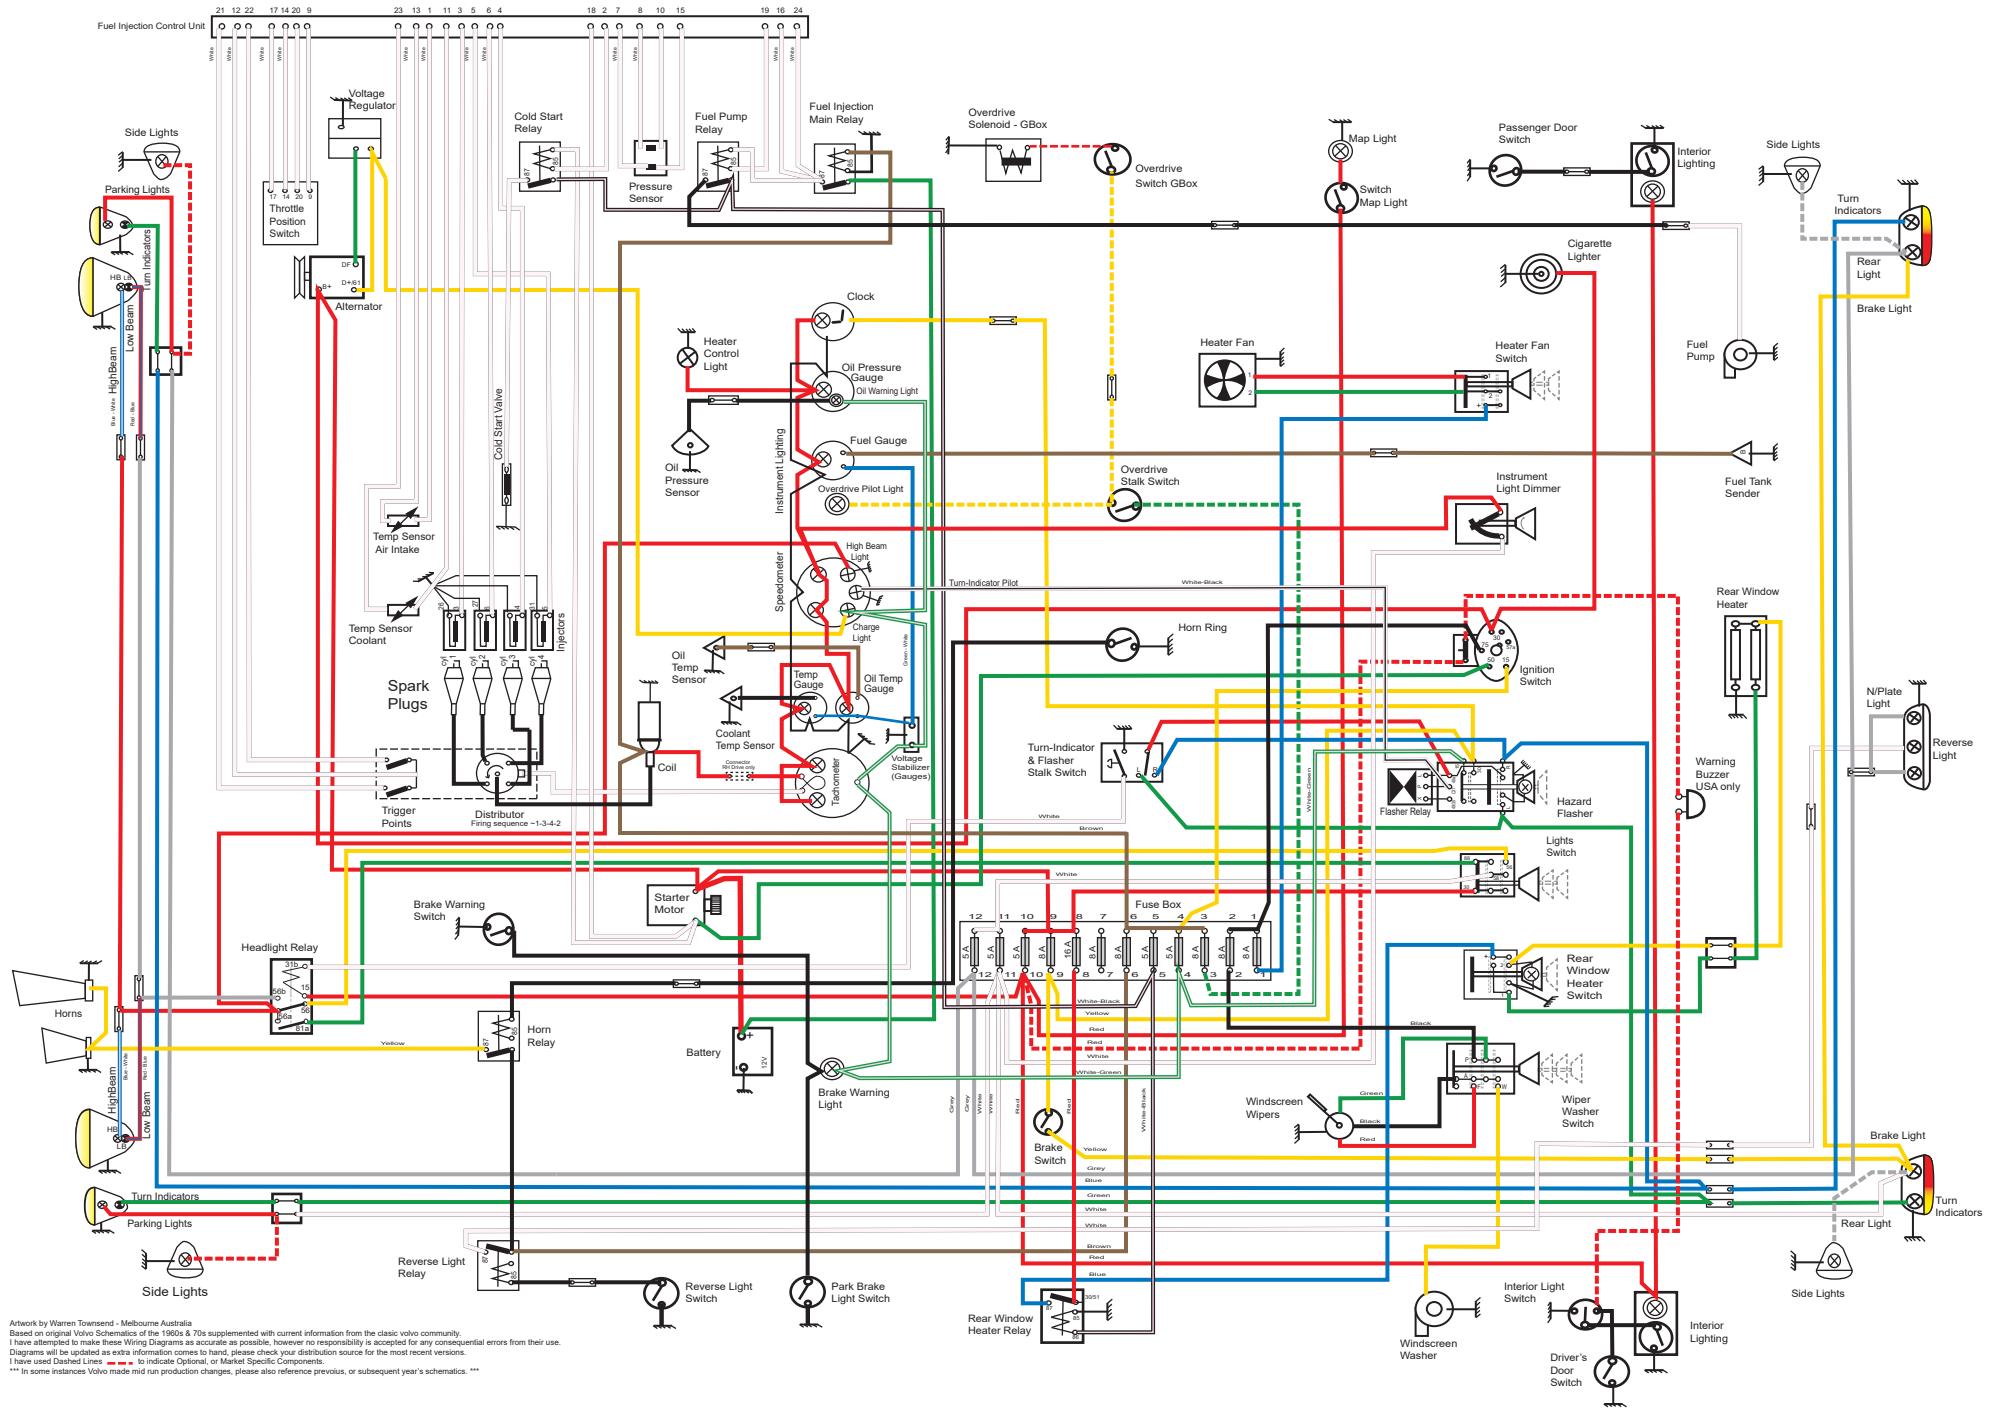

1970 Volvo 1800E - Wiring Diagram - (Chassis # 30001 to 32799) Model T

Wiring Diagram Version: V 2.1 Date: Sept 2021