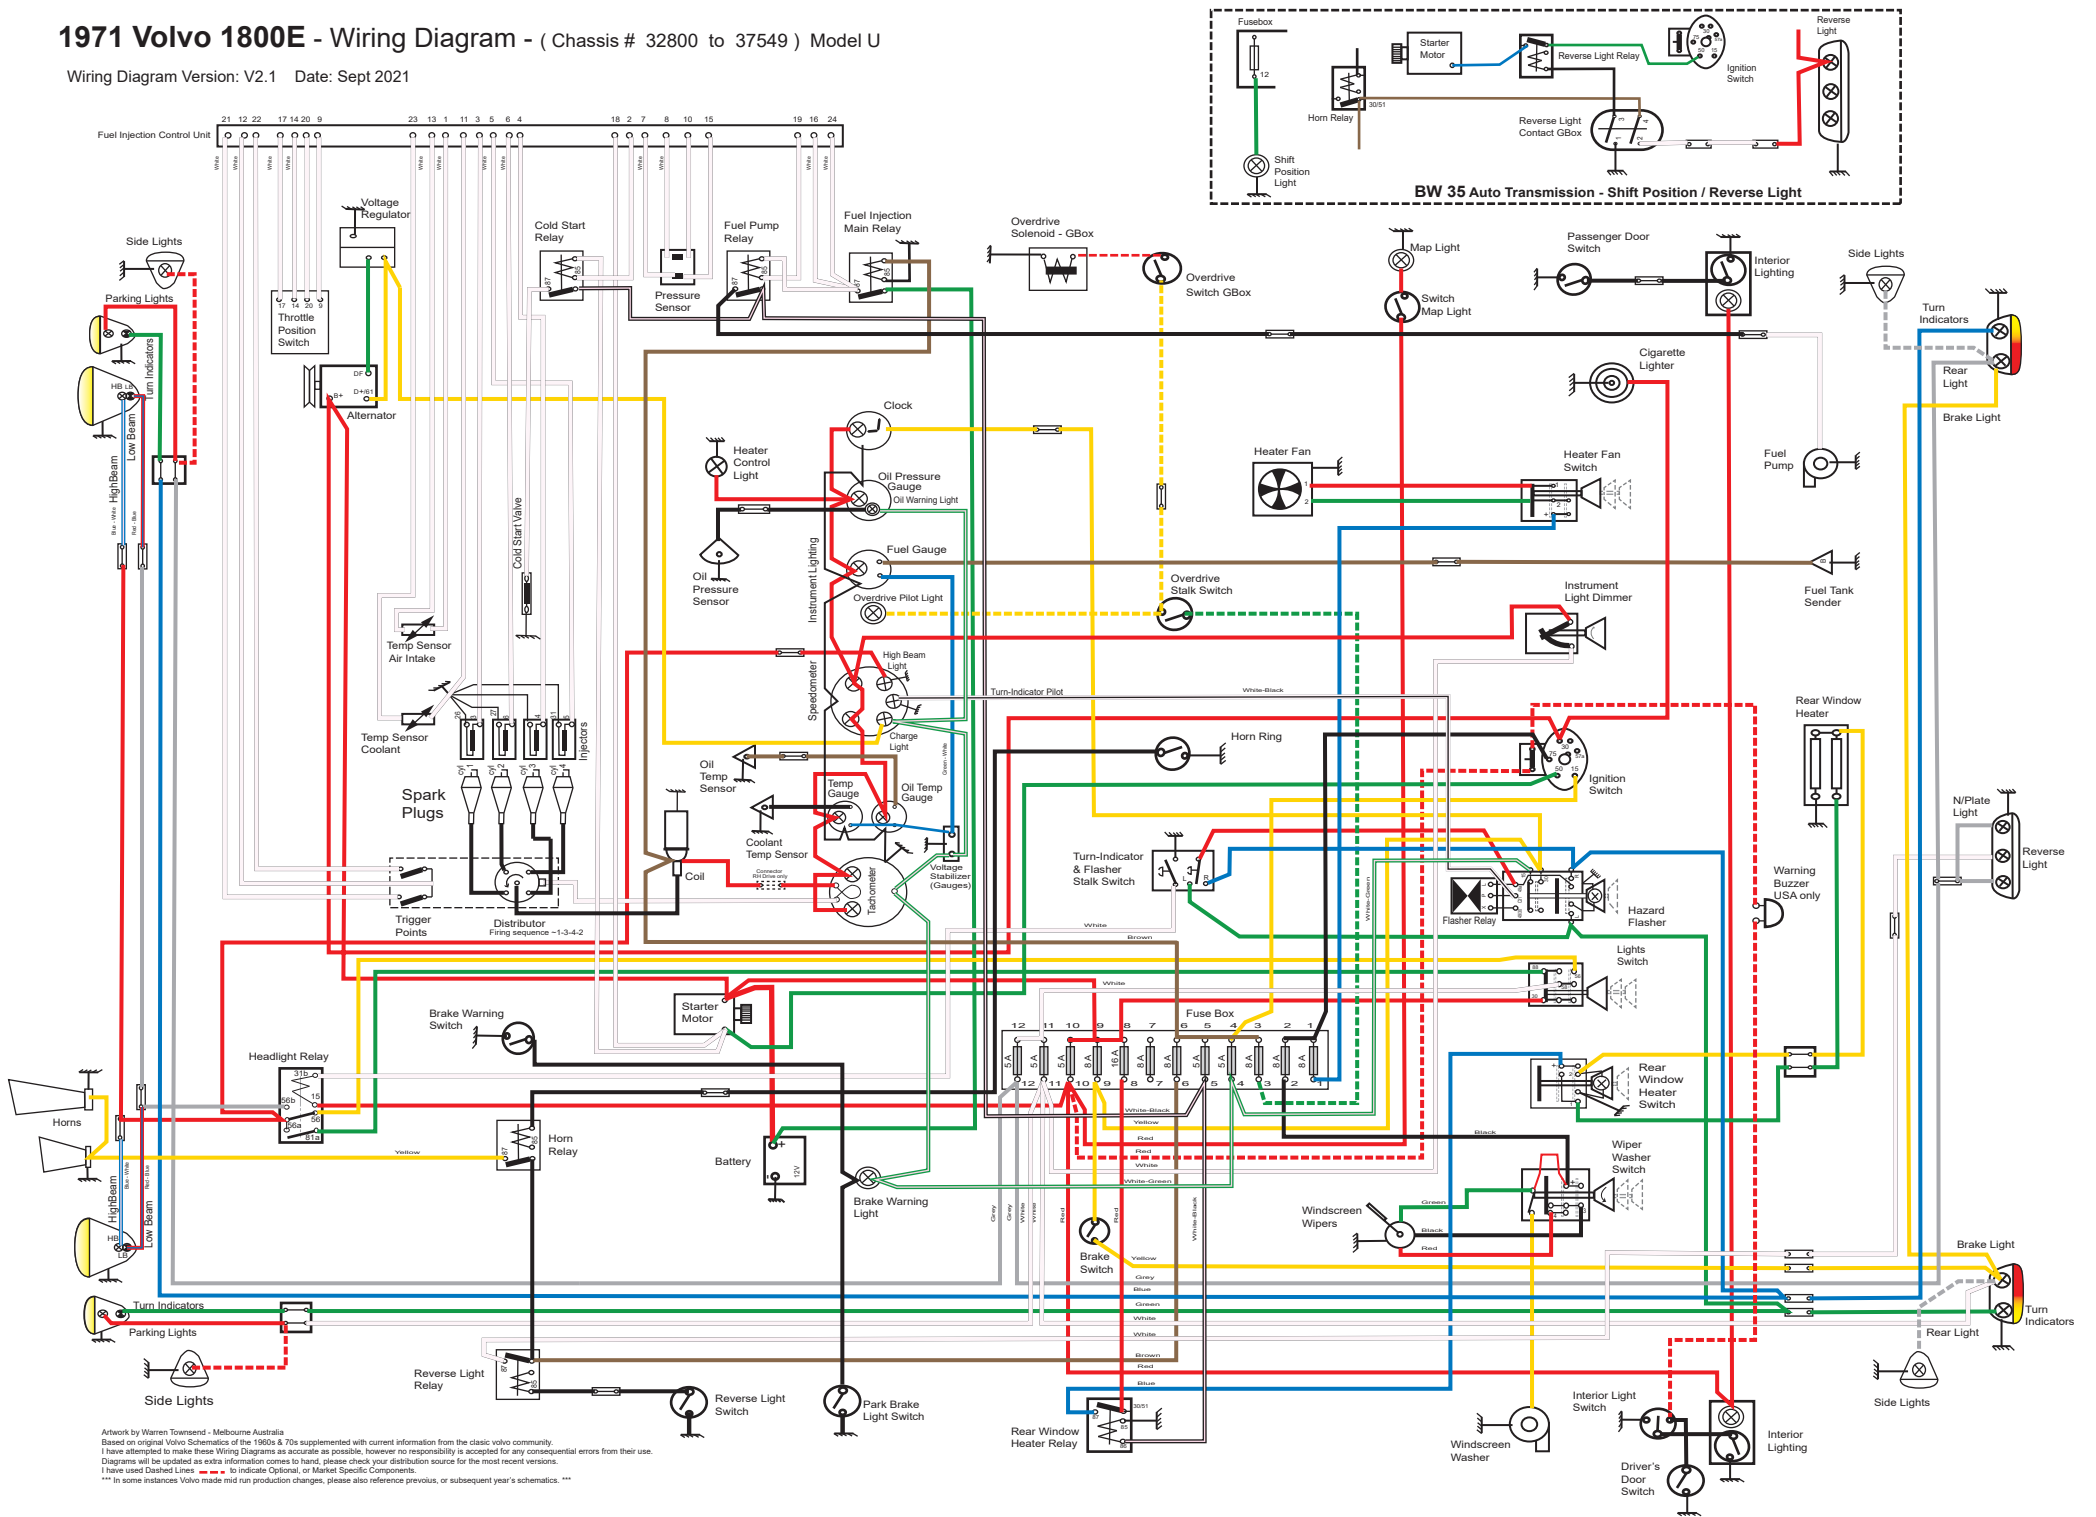

1971 Volvo 1800E - Wiring Diagram - (Chassis # 32800 to 37549) Model U

Wiring Diagram Version: V2.1 Date: Sept 2021