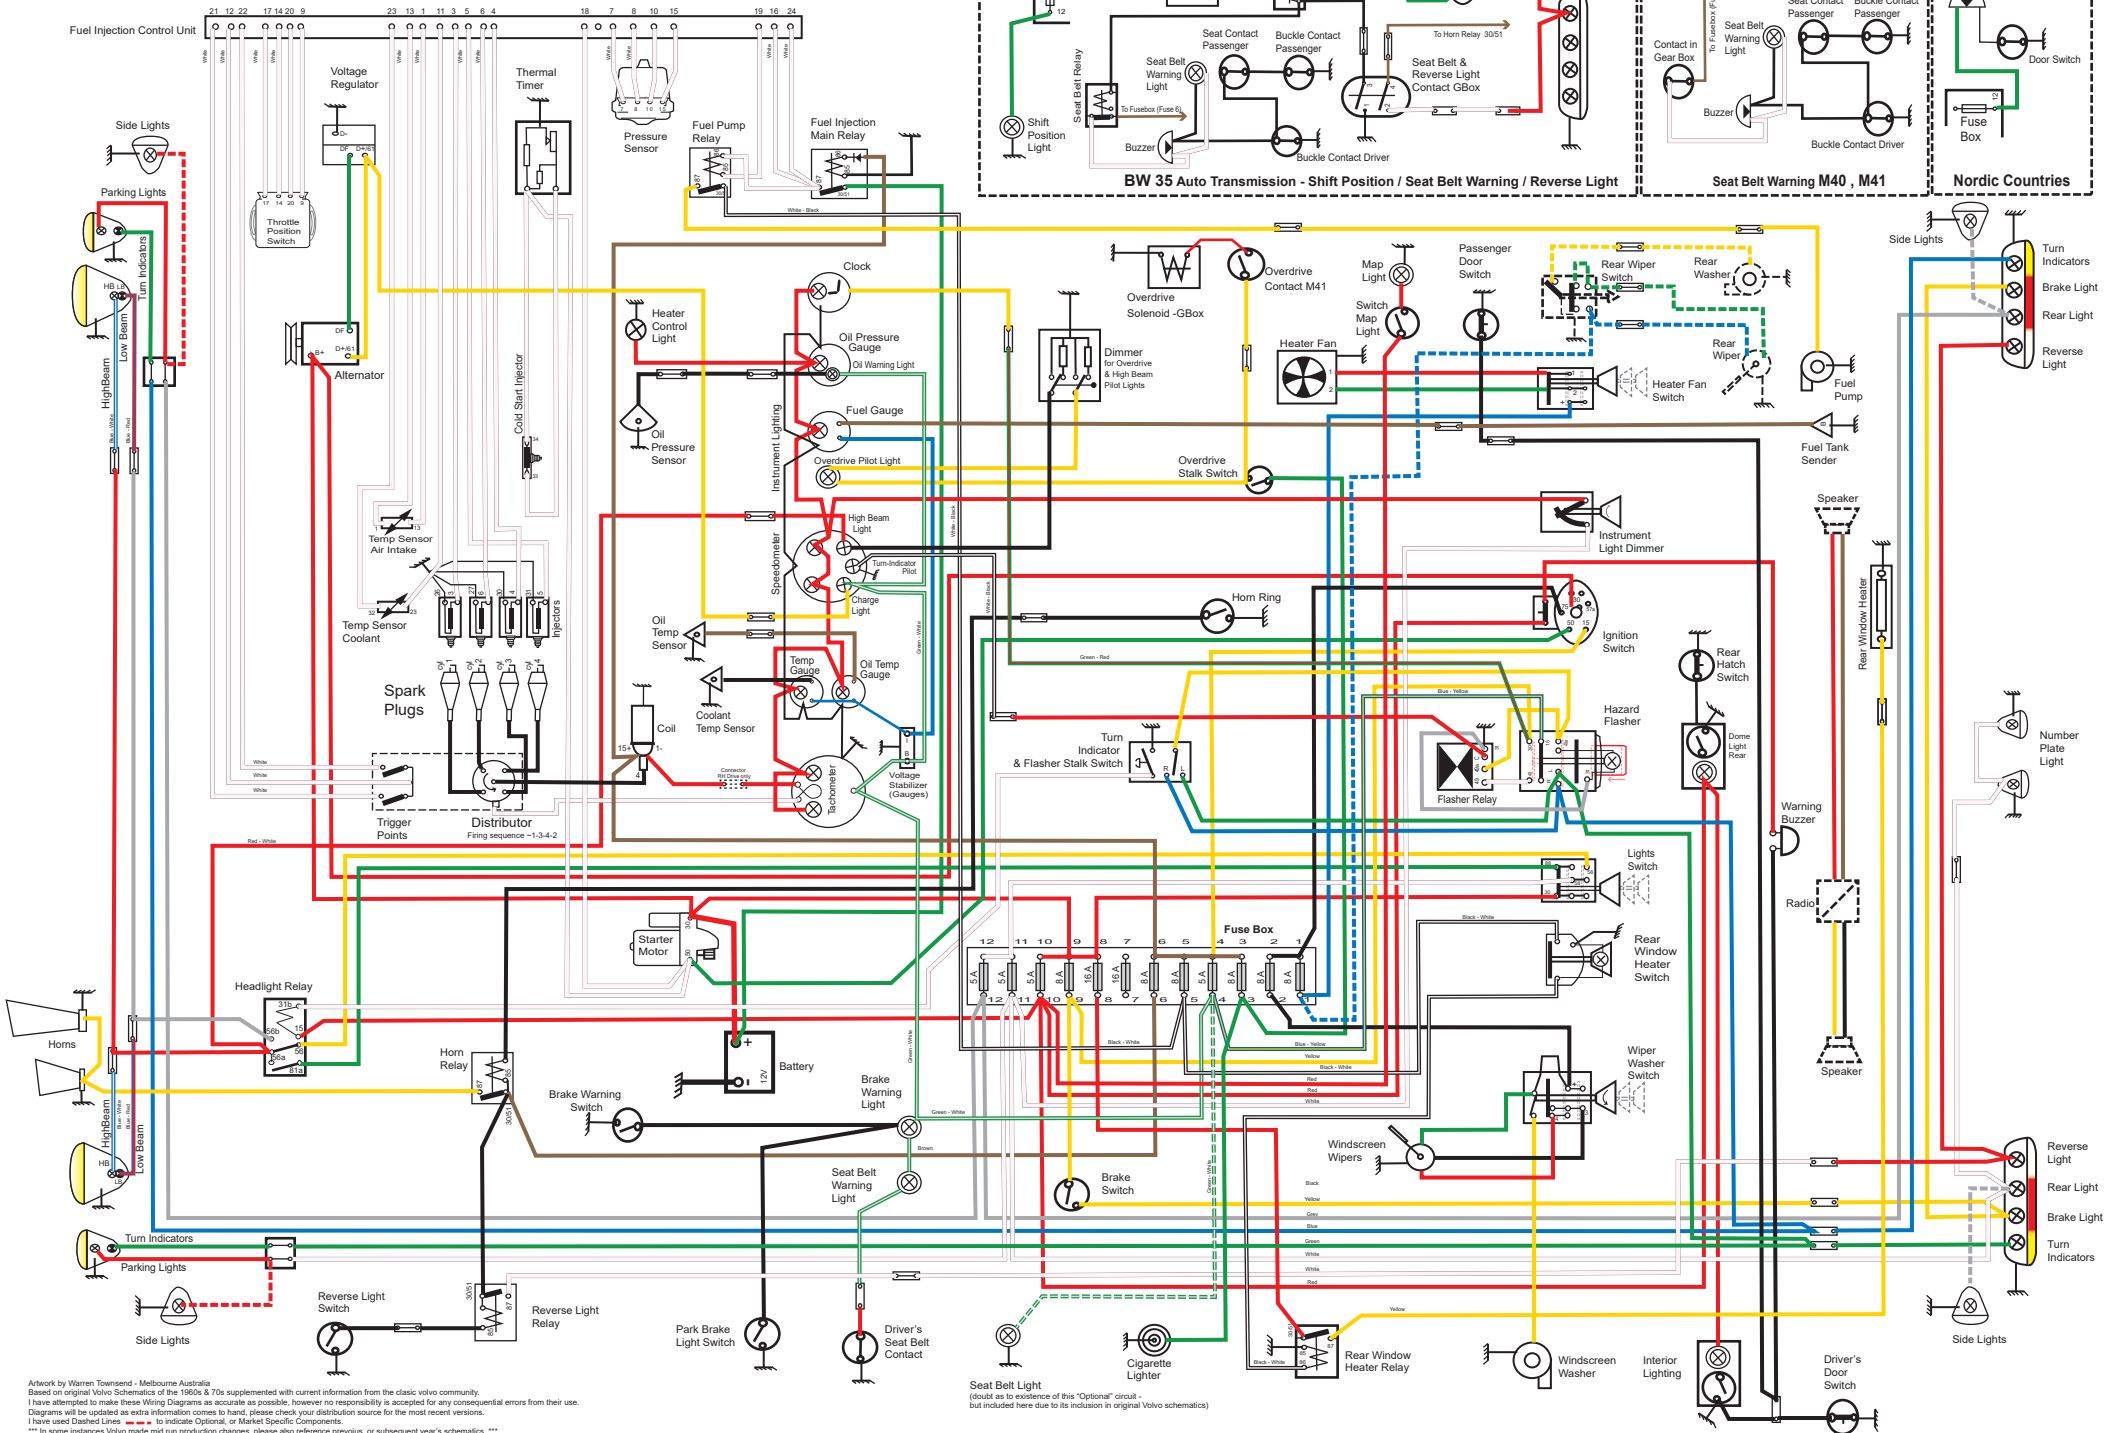

1972 Volvo 1800ES Wiring Diagram - (Chassis # 0001 to 3069) Model W

Wiring Diagram Version: V2.2 Date: Jan 2022