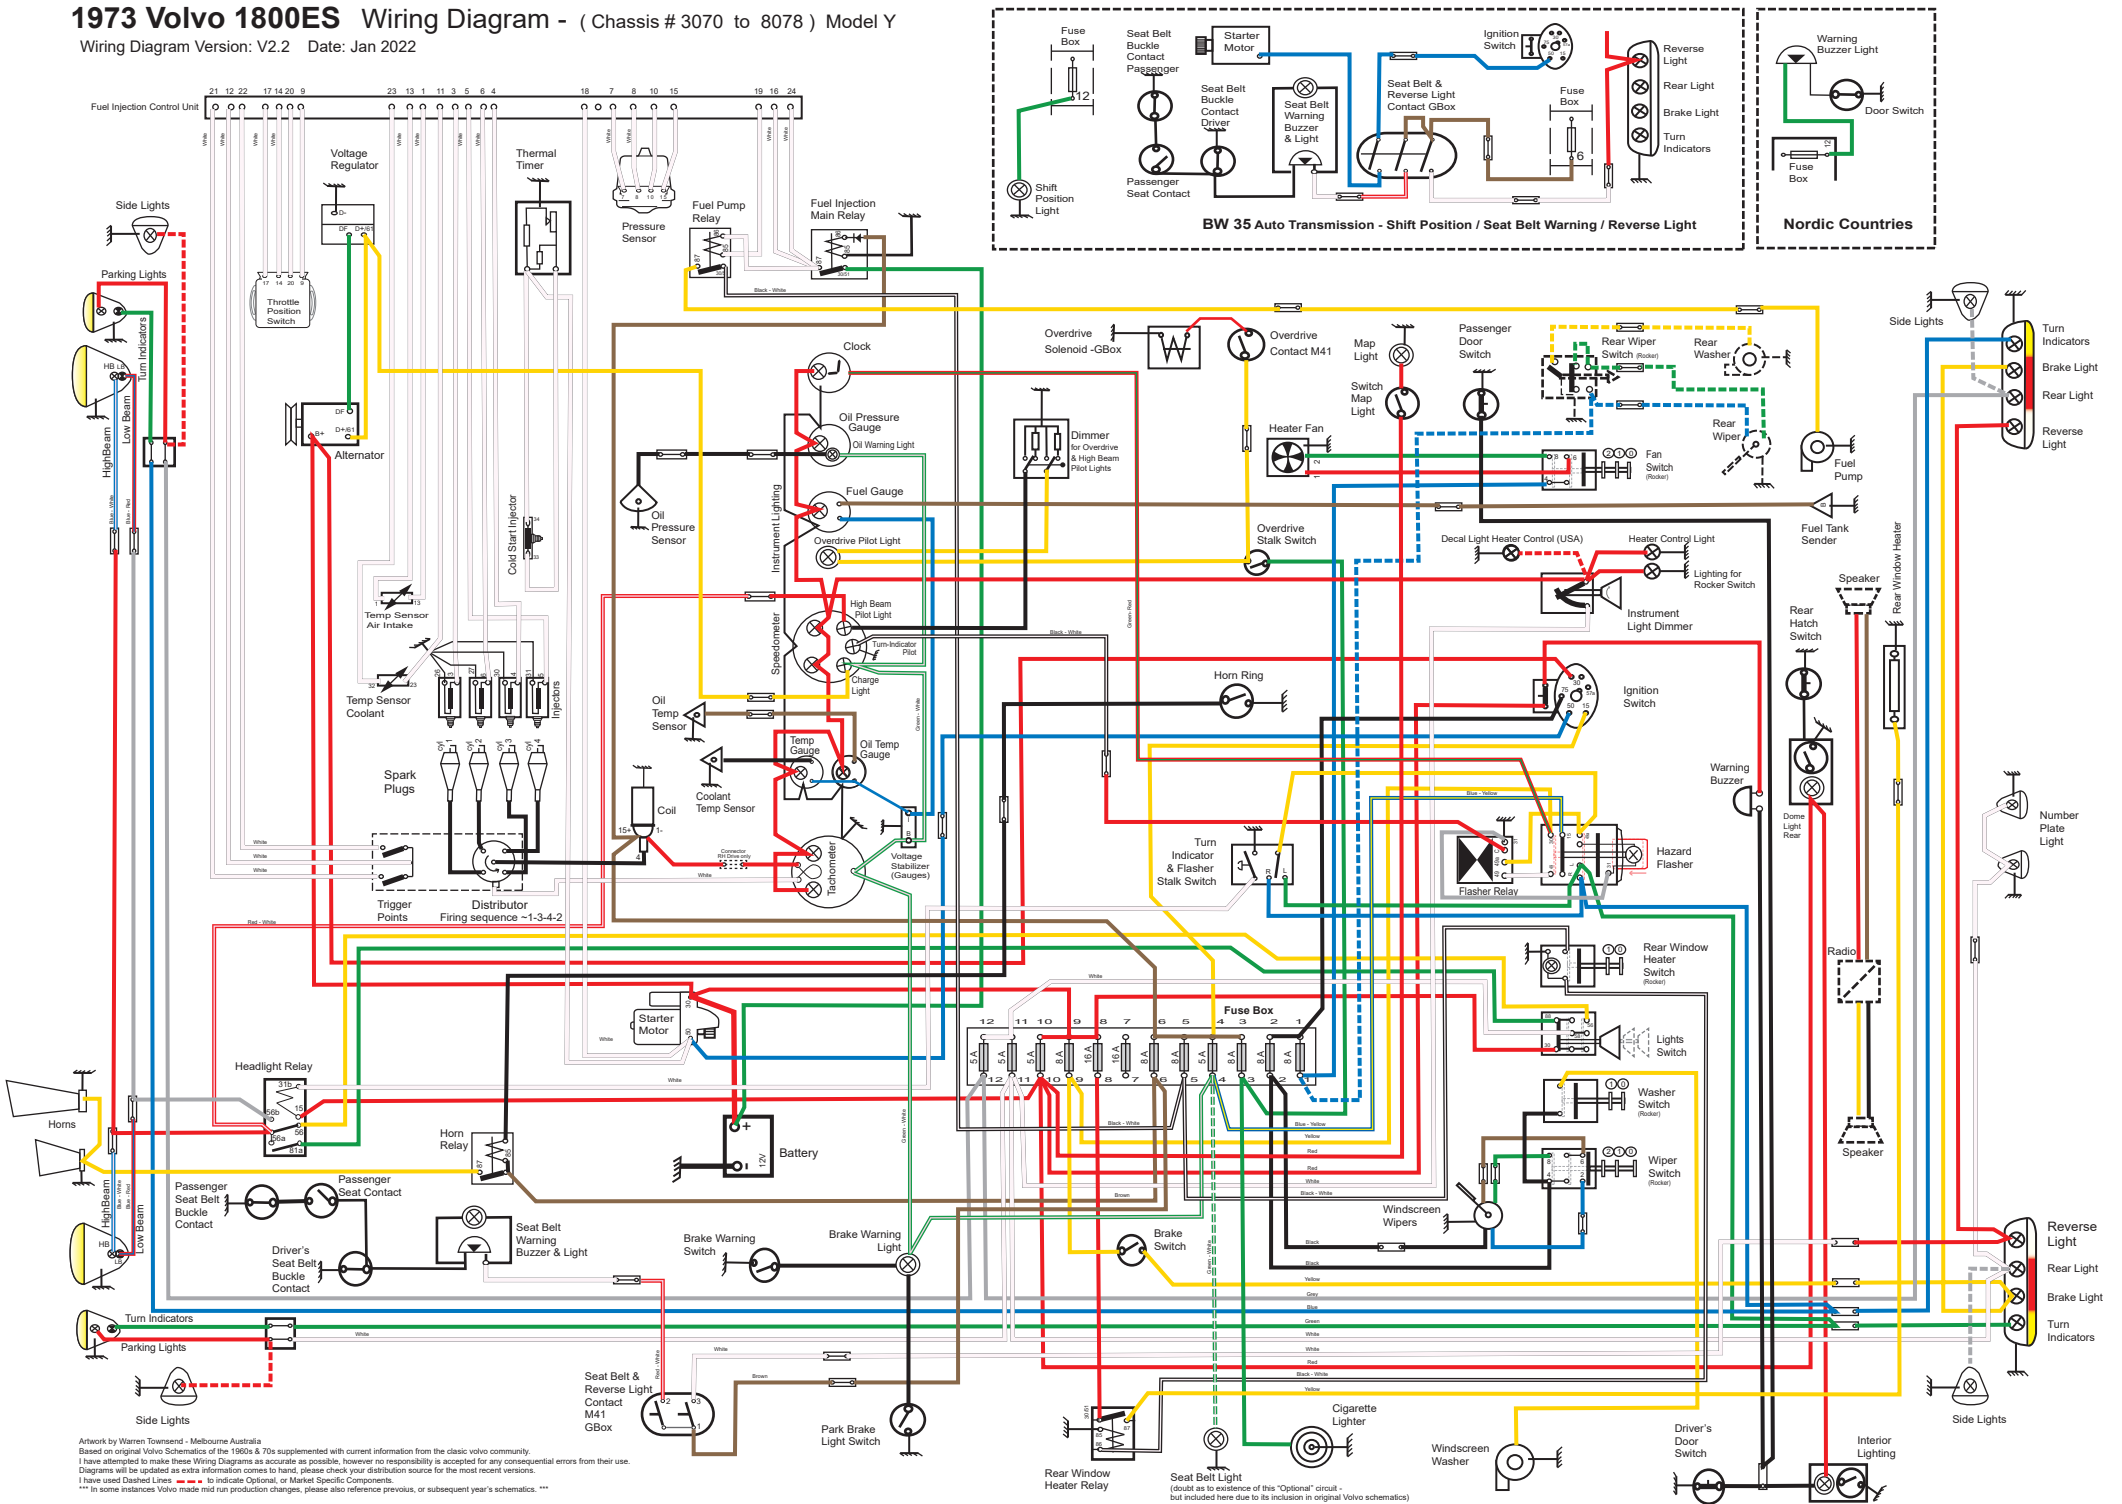

1973 Volvo 1800ES Wiring Diagram - (Chassis # 3070 to 8078) Model Y

Wiring Diagram Version: V2.2 Date: Jan 2022