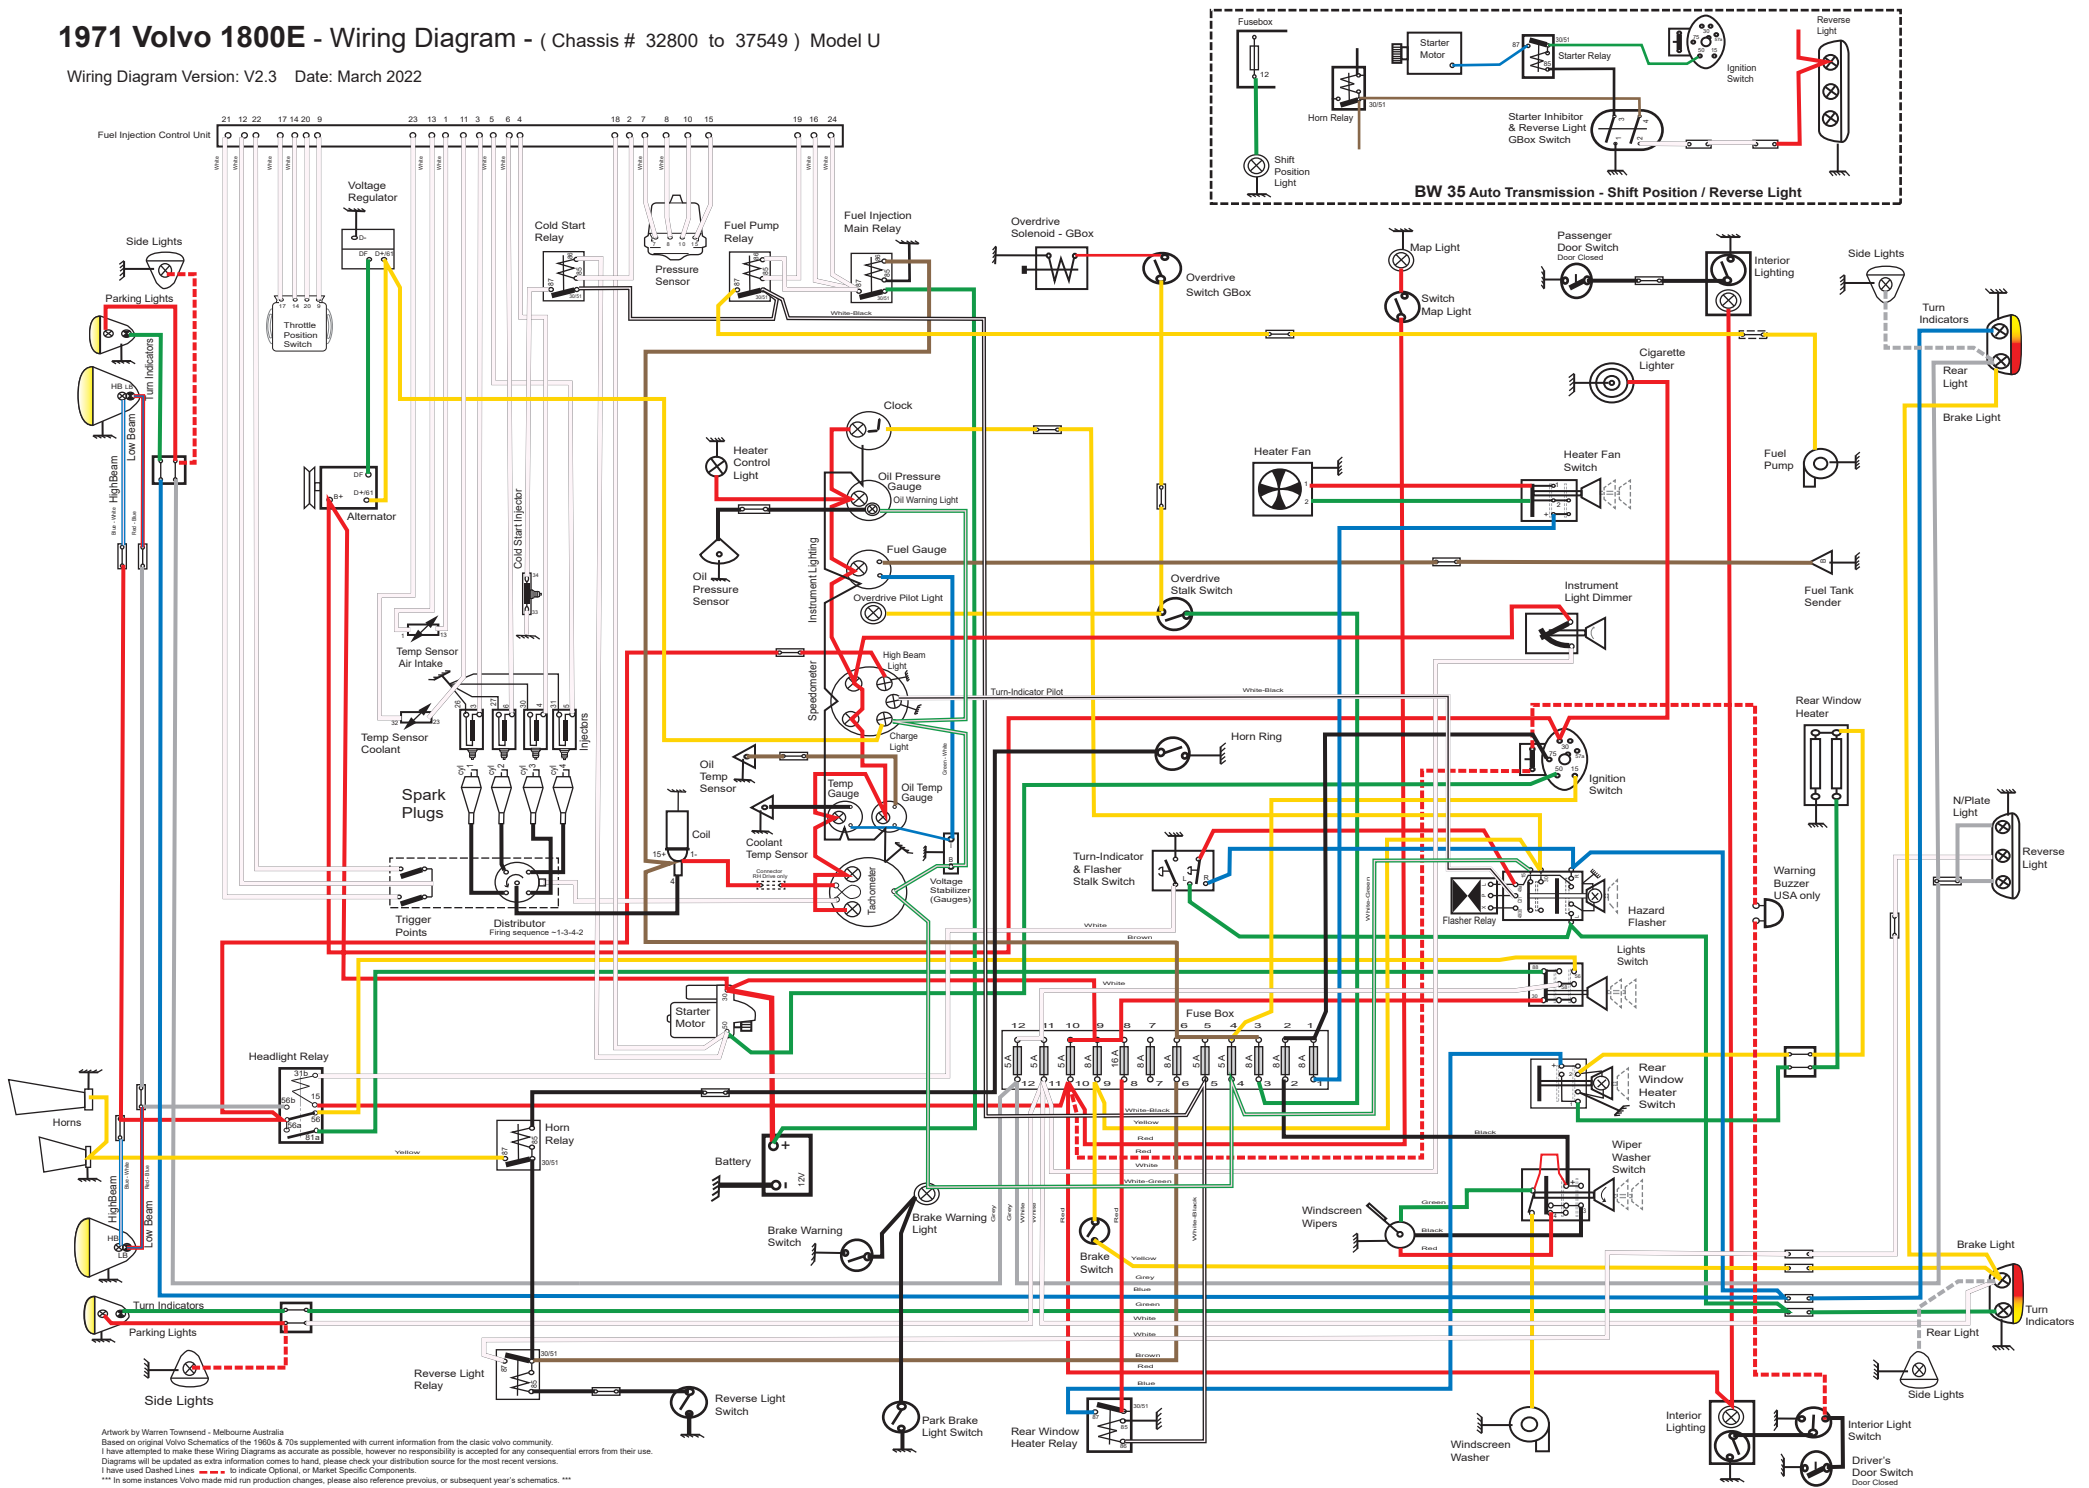

1971 Volvo 1800E - Wiring Diagram - (Chassis # 32800 to 37549) Model U

Wiring Diagram Version: V2.3 Date: March 2022