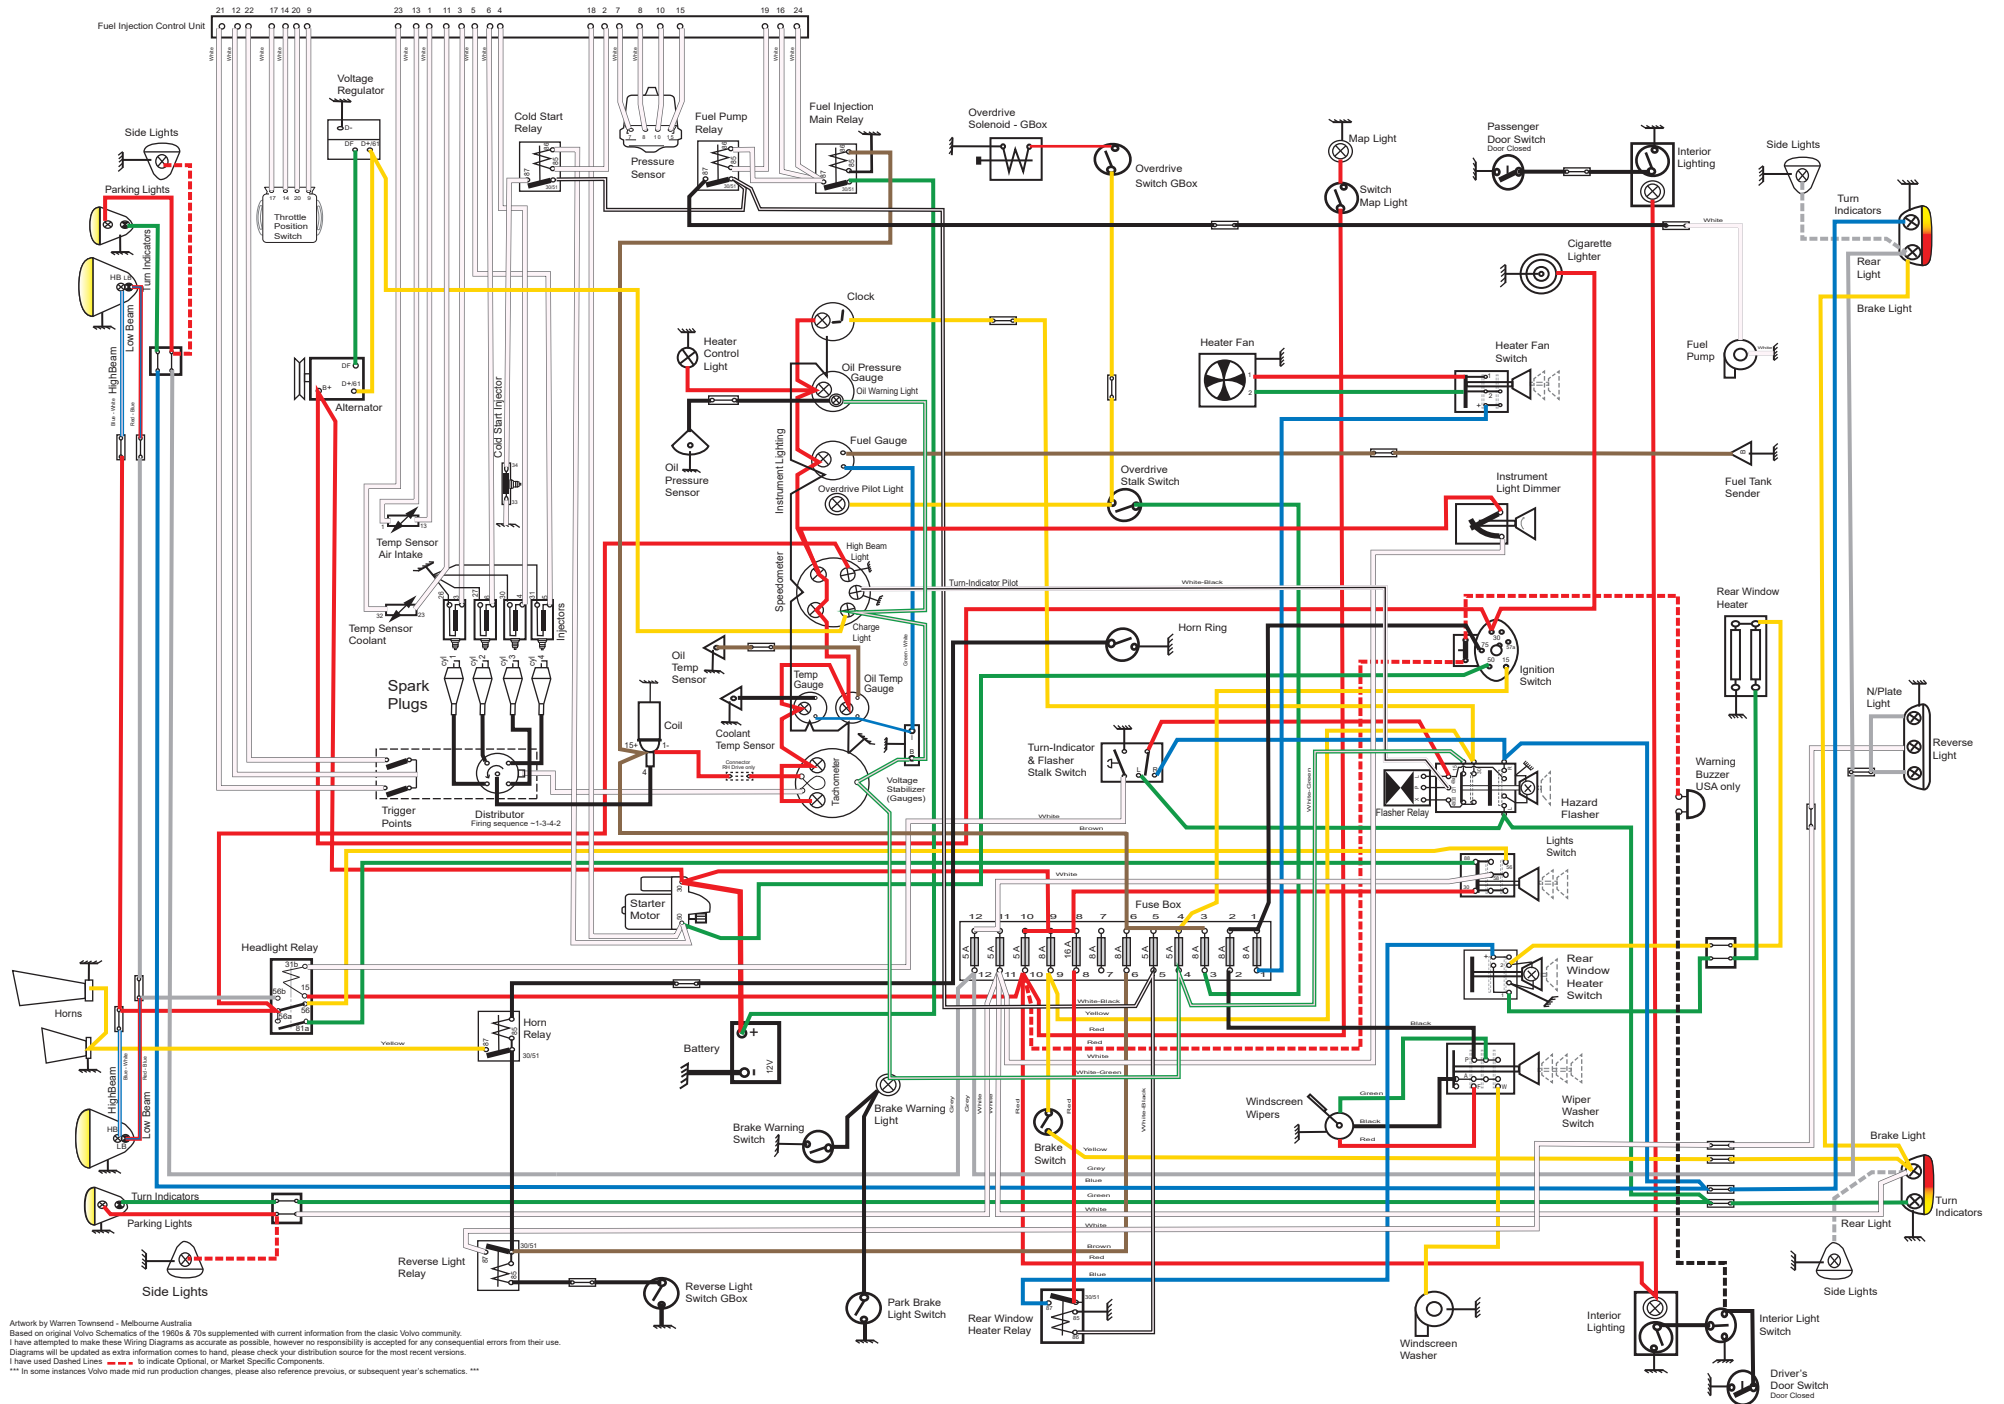

1970 Volvo 1800E - Wiring Diagram - (Chassis # 30001 to 32799) Model T

Wiring Diagram Version: V 2.5 Date: March 2023