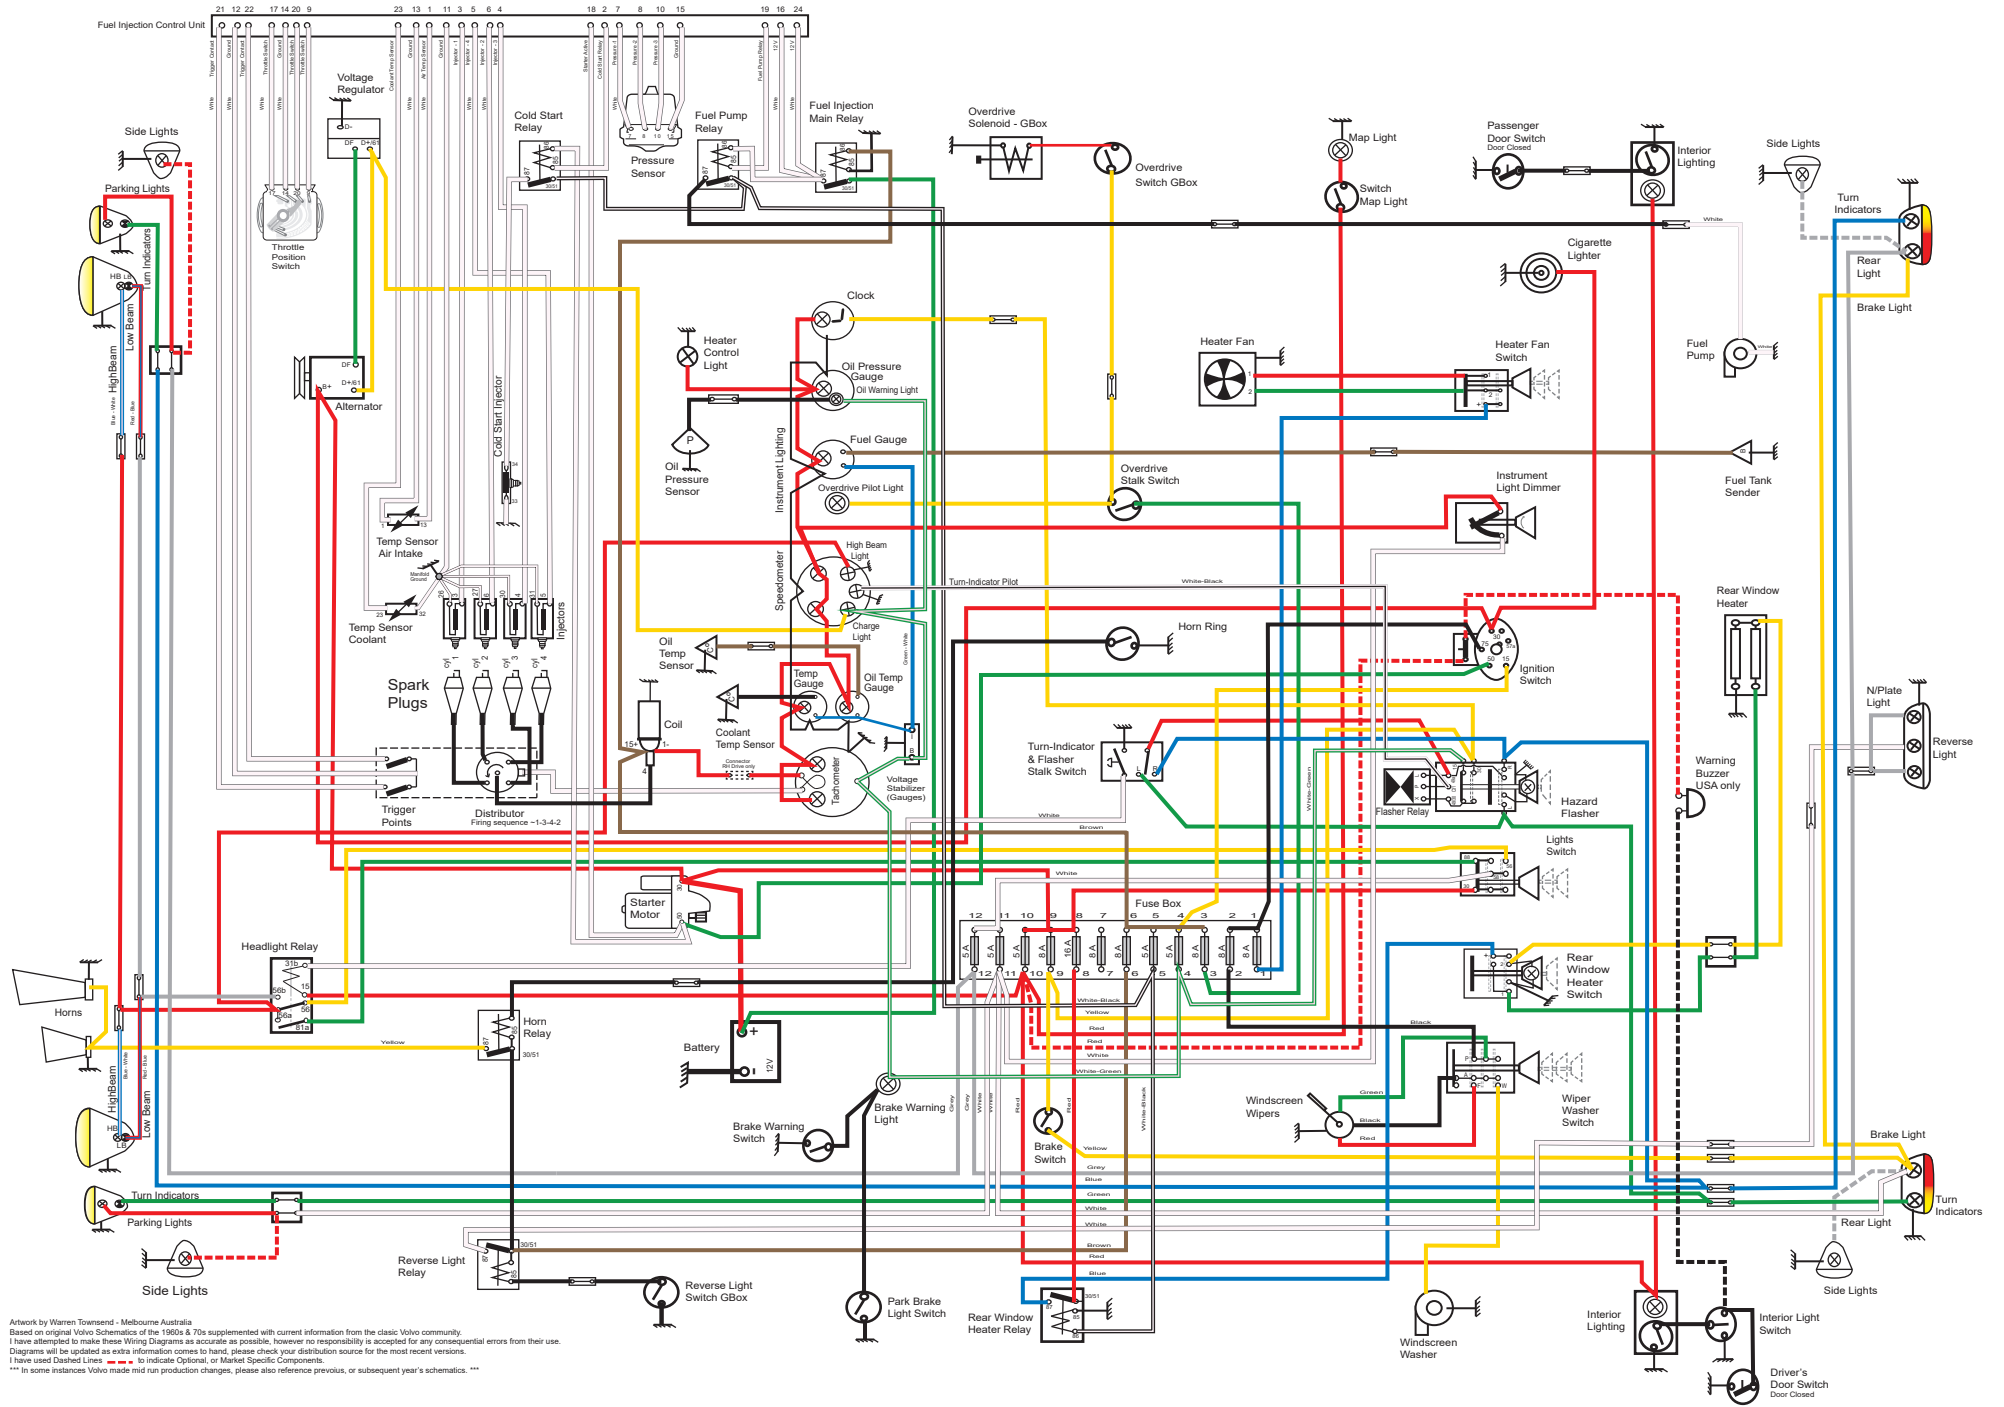

1970 Volvo 1800E - Wiring Diagram - (Chassis # 30001 to 32799) Model T

Wiring Diagram Version: V 2.6 Date: April 2023