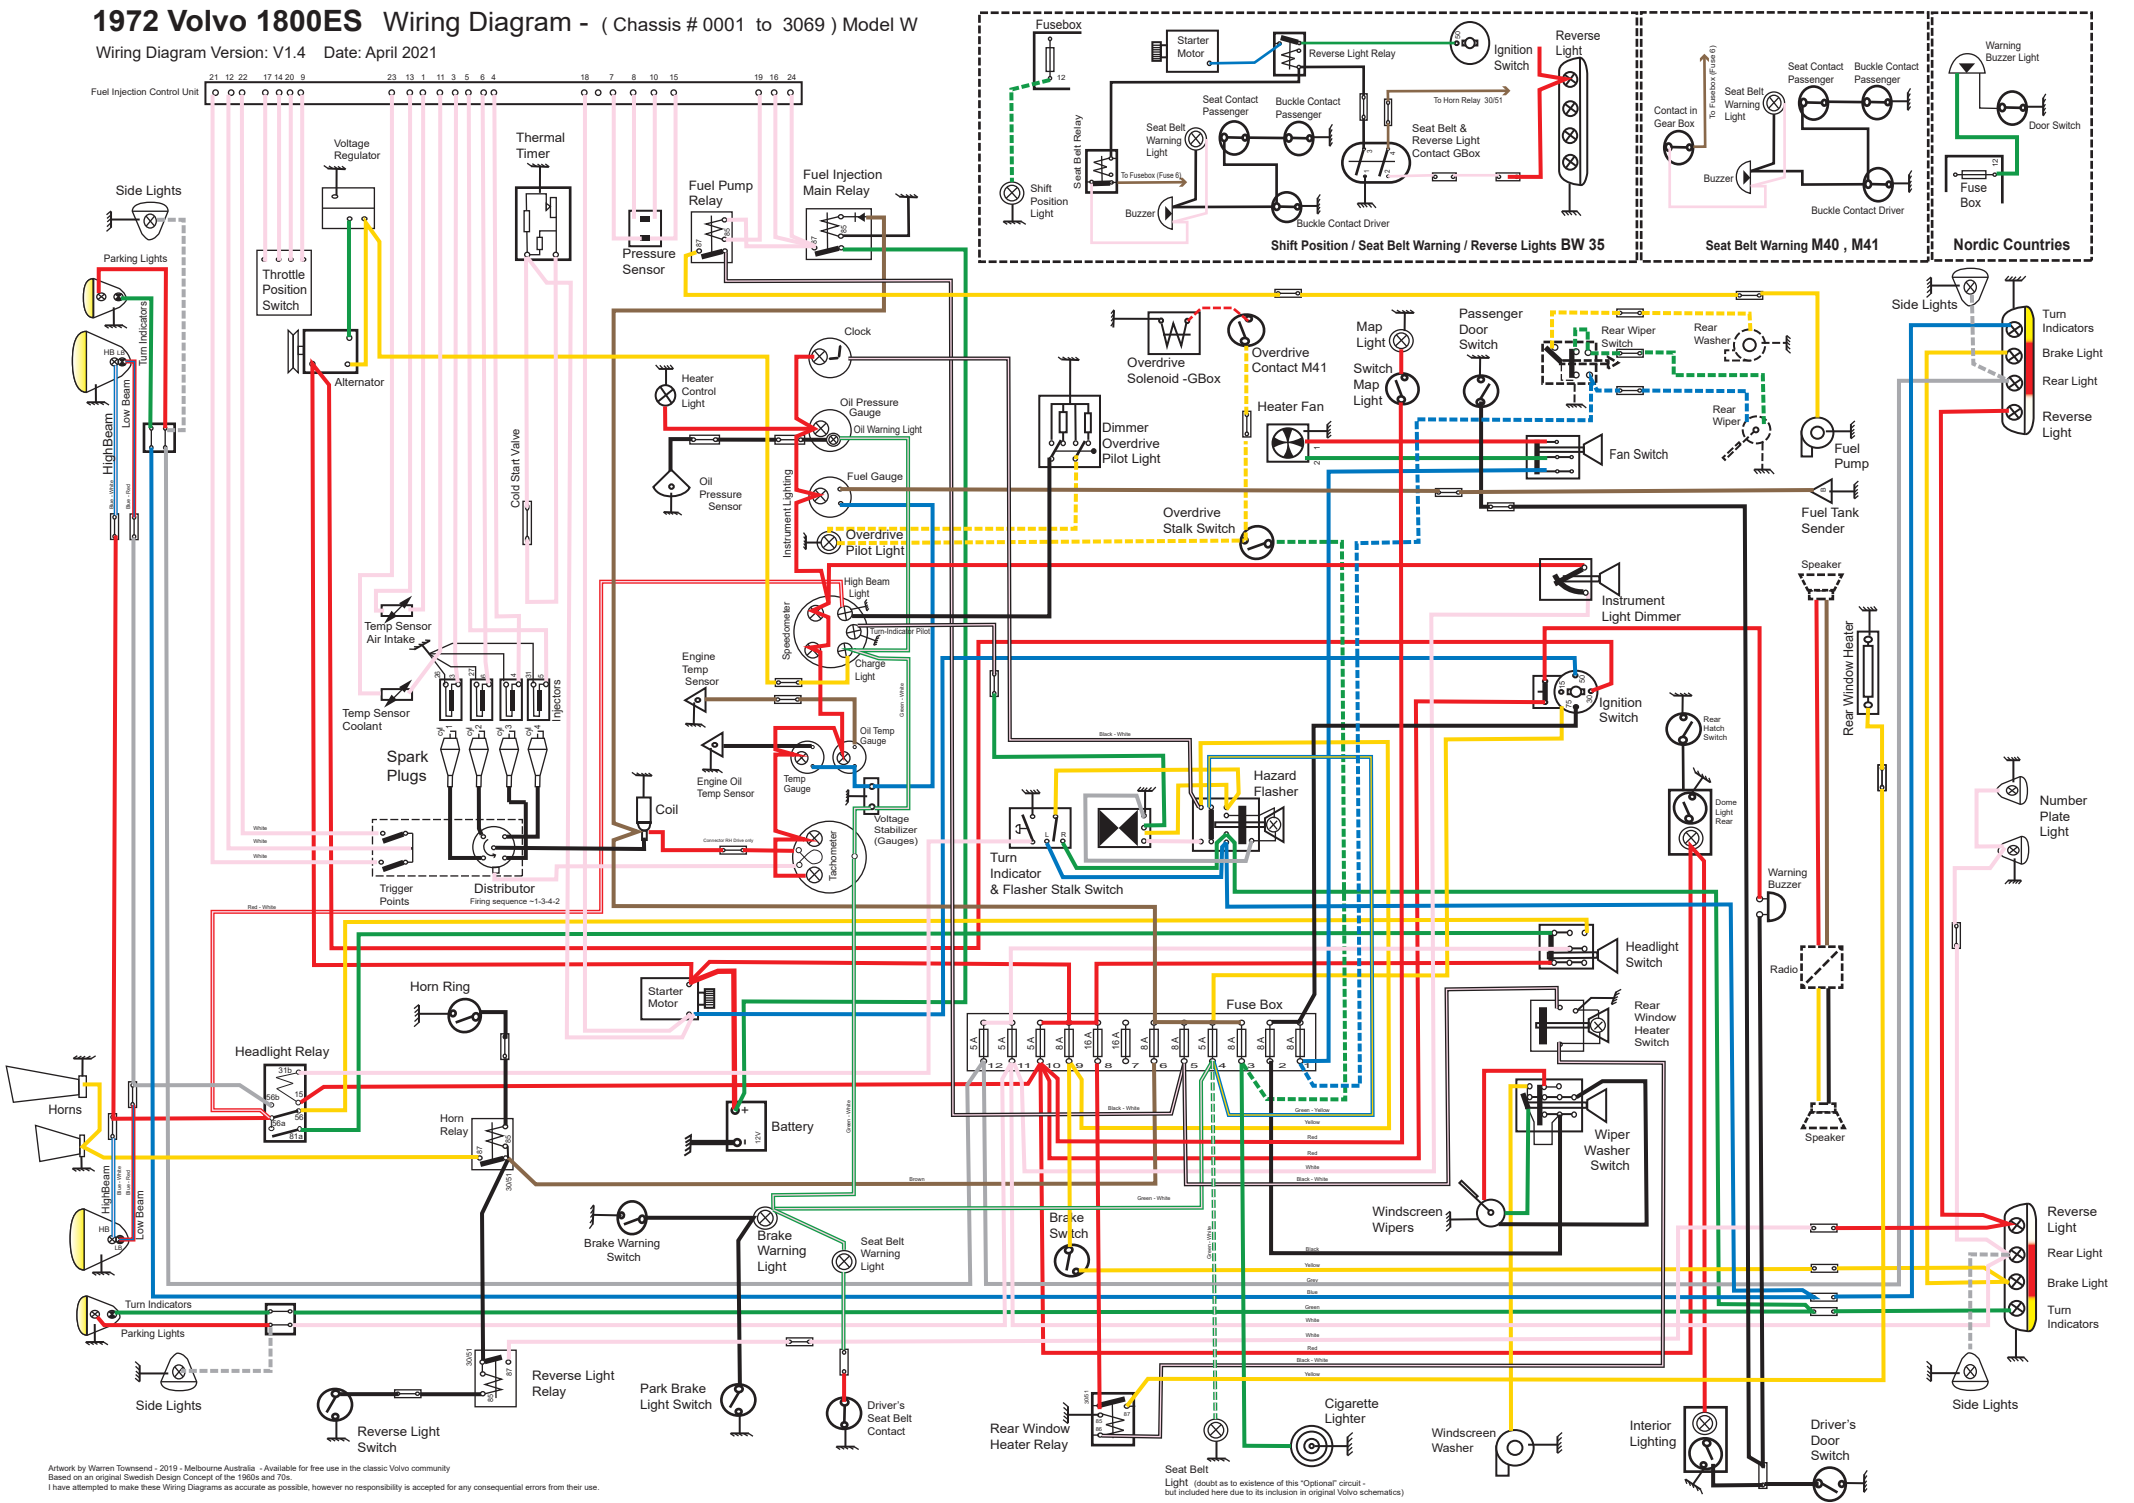

1972 Volvo 1800ES Wiring Diagram - (Chassis # 0001 to 3069) Model W

Wiring Diagram Version: V1.4 Date: April 2021