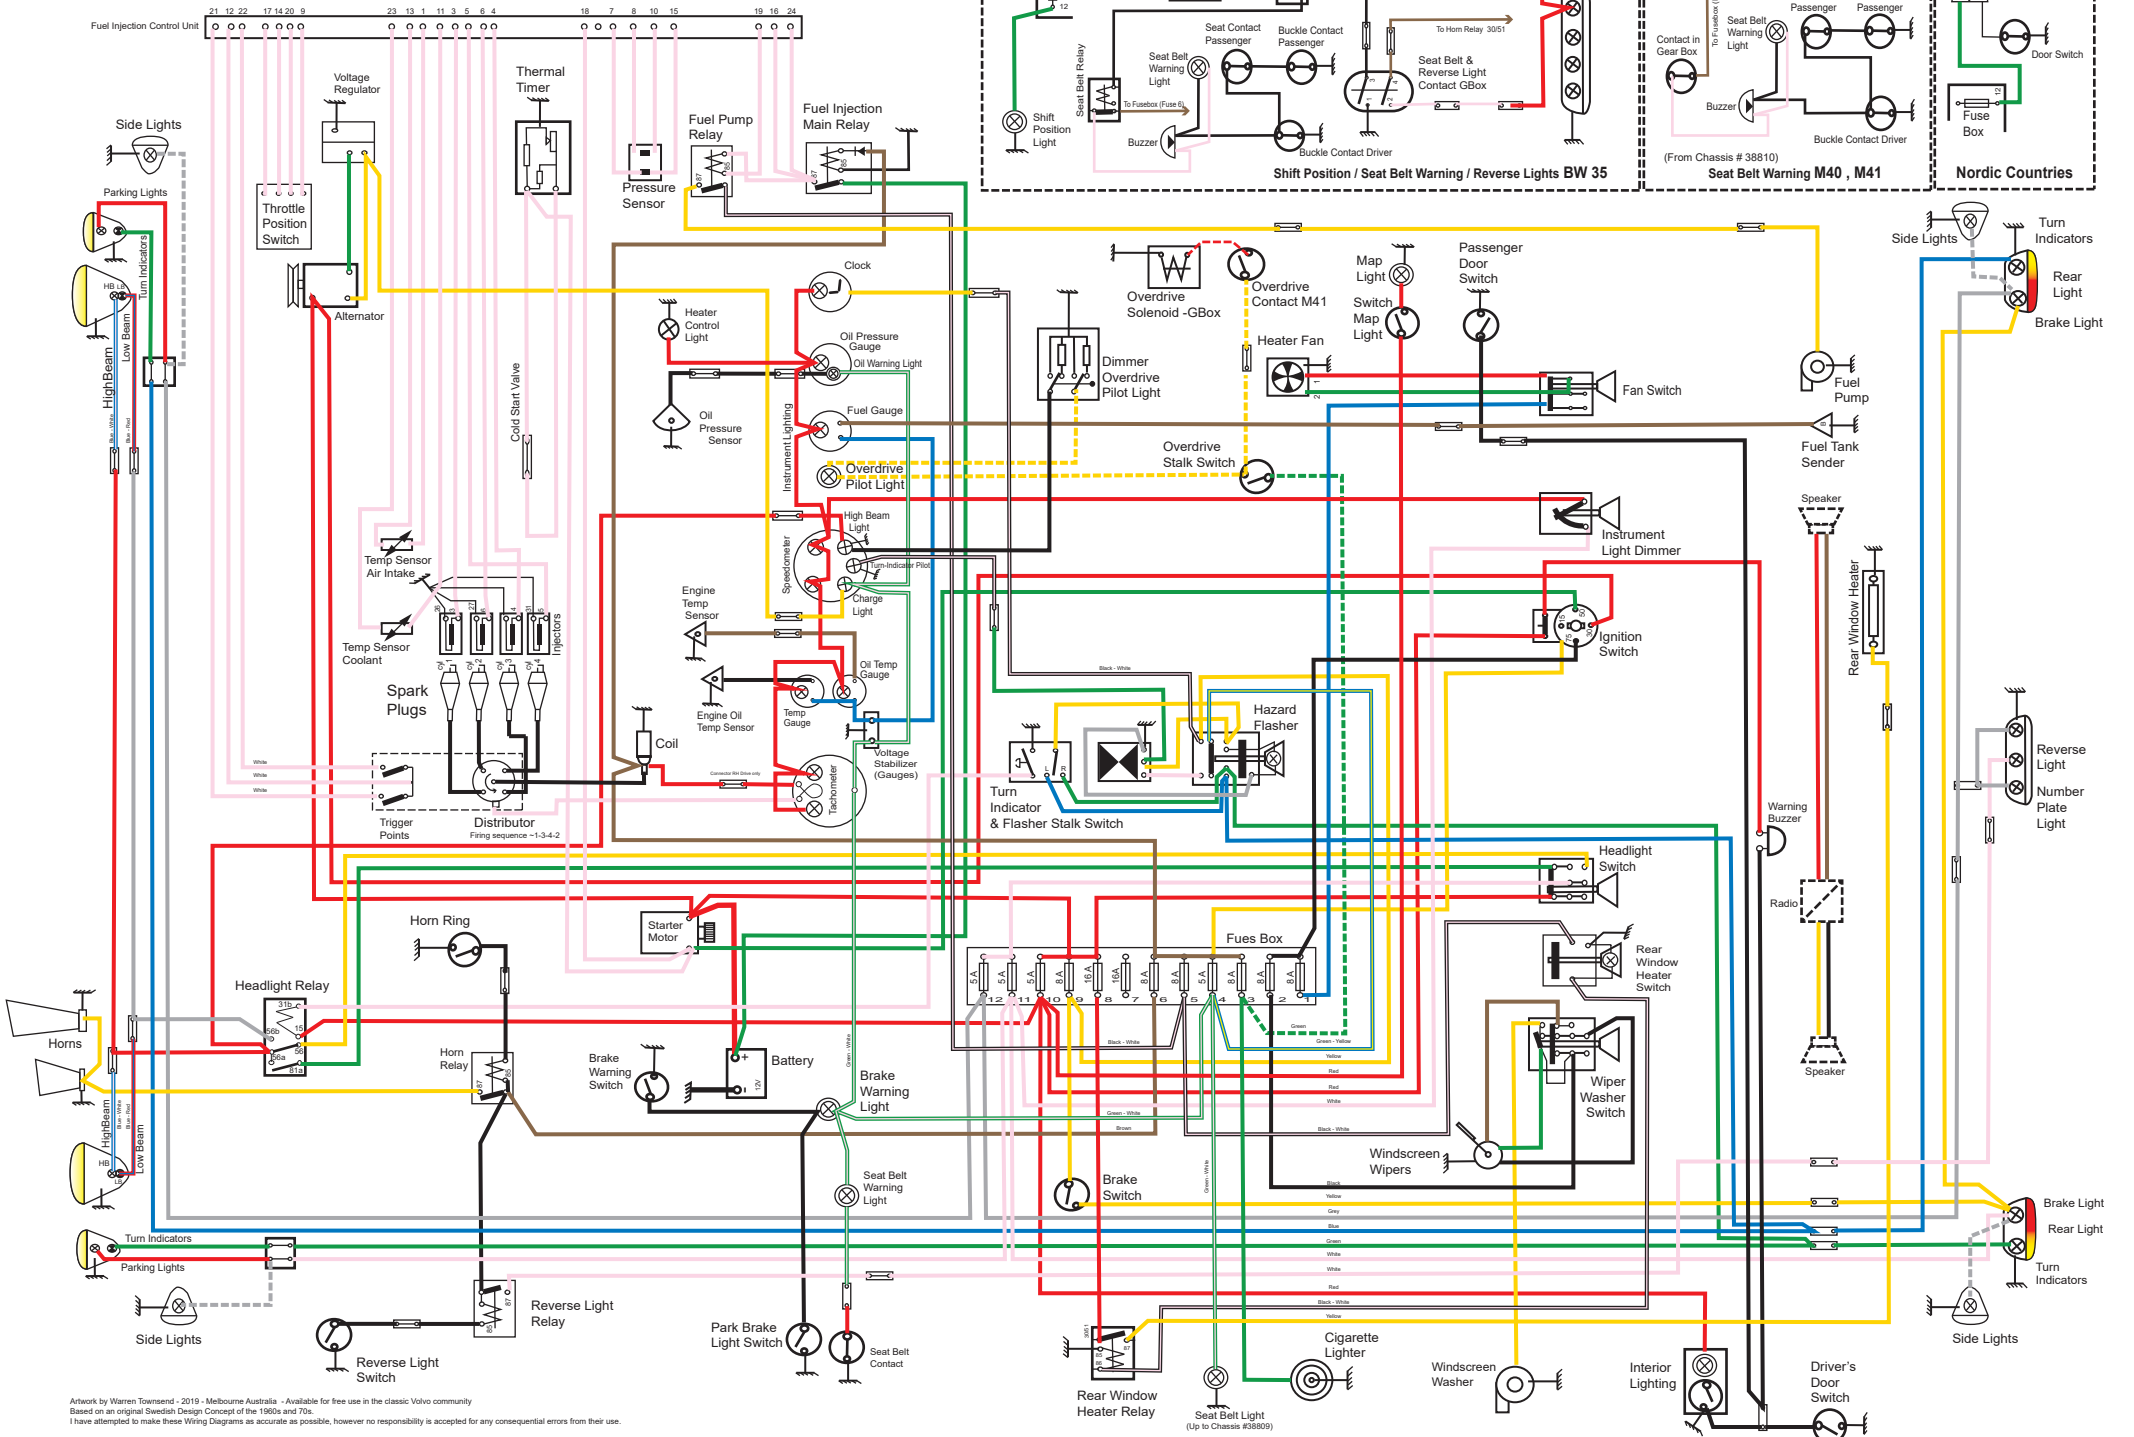

1972 Volvo 1800E Wiring Diagram - (Chassis # 37550 to 39414) Model W

Wiring Diagram Version: V1.4 Date: April 2021